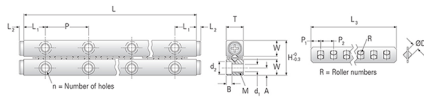

GRV01 - 80

Call 800-321-7800 or visit us online at www.nookindustries.com to configure and order your GRV01 - 80 today!

Product Info	
Part Number	GRV01 - 80
Max Stroke [mm]	61
Material Specification	
Rail	SUJ2
Roller	SUJ2
Retainer	SUS304
Dimensions	
H [mm]	8.5
T [mm]	4
W [mm]	3.9
L [mm]	80
n [mm]	16
P [mm]	10
L1 [mm]	5
L2 [mm]	0.5
ØD [mm]	1.5
L3 [mm]	51.8
R [mm]	17
P1 [mm]	1.9
P2 [mm]	3
A [mm]	1.8
M	M2
d1 [mm]	1.65
d2 [mm]	3
B [mm]	1.4
Performance Specifications	
Dynamic C [N]	125
Static C0 [N]	144
Capacity Per Bearing [N]	48
Weight	
Per Rail [g]	16