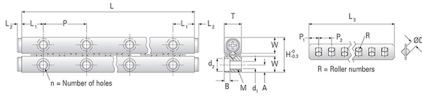

## GRV01 - 70

Call 800-321-7800 or visit us online at [www.nookindustries.com](http://www.nookindustries.com) to configure and order your GRV01 - 70 today!

<b>Product Info</b>	
Part Number	GRV01 - 70
Max Stroke [mm]	53
<b>Material Specification</b>	
Rail	SUJ2
Roller	SUJ2
Retainer	SUS304
<b>Dimensions</b>	
H [mm]	8.5
T [mm]	4
W [mm]	3.9
L [mm]	70
n [mm]	14
P [mm]	10
L1 [mm]	5
L2 [mm]	0.5
ØD [mm]	1.5
L3 [mm]	45.8
R [mm]	15
P1 [mm]	1.9
P2 [mm]	3
A [mm]	1.8
M	M2
d1 [mm]	1.65
d2 [mm]	3
B [mm]	1.4
<b>Performance Specifications</b>	
Dynamic C [N]	125
Static C0 [N]	144
Capacity Per Bearing [N]	48
<b>Weight</b>	
Per Rail [g]	14