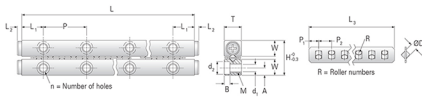

GRV01 - 60

Call 800-321-7800 or visit us online at www.nookindustries.com to configure and order your GRV01 - 60 today!

Product Info	
Part Number	GRV01 - 60
Max Stroke [mm]	45
Material Specification	
Rail	SUJ2
Roller	SUJ2
Retainer	SUS304
Dimensions	
H [mm]	8.5
T [mm]	4
W [mm]	3.9
L [mm]	60
n [mm]	12
P [mm]	10
L1 [mm]	5
L2 [mm]	0.5
ØD [mm]	1.5
L3 [mm]	39.8
R [mm]	13
P1 [mm]	1.9
P2 [mm]	3
A [mm]	1.8
M	M2
d1 [mm]	1.65
d2 [mm]	3
B [mm]	1.4
Performance Specifications	
Dynamic C [N]	125
Static C0 [N]	144
Capacity Per Bearing [N]	48
Weight	
Per Rail [g]	12