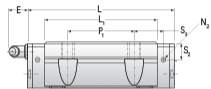

NHRC 35 FL

Call 800-321-7800 or visit us online at www.nookindustries.com to configure and order your NHRC 35 FL today!

Details	
Size [mm]	35
Dimensions	
W [mm]	100
L [mm]	136.6
L1 [mm]	111.6
h2 [mm]	40.4
P1 [mm]	62
P2 [mm]	82
M1 [mm]	M8 Thru Bolt
M x g2	M10 x 15
T [mm]	16
N1	M6 x 10
N2	M6 x 7
N3 [O-Ring Seal]	P5
E [mm]	12
S1 [mm]	8
S2 [mm]	15
S3 [mm]	30.1
S4 [mm]	30.8
Forces and Torques	
Basic Load Ratings C [kN]	54.7
Basic Load Ratings C0 [kN]	106.5
Static Moment Ratings-Ma [N-m]	1755.0
Static Moment Ratings-Mb [N-m]	1755.0
Static Moment Ratings-Mc [N-m]	2185.0
Weight	
Weight-Block [g]	2000