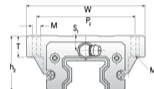

NHRC 35 FL

Call 800-321-7800 or visit us online at www.nookindustries.com to configure and order your NHRC 35 FL today!

Details	
Size [mm]	35
Dimensions	
W [mm]	100
L [mm]	136.6
L1 [mm]	111.6
h2 [mm]	40.4
P1 [mm]	62
P2 [mm]	82
M1 [mm]	M8
M x g2	M10 x 15
T [mm]	16
N1	M6 x 10
N2	M6 x 7
N3 [O-Ring Seal]	P5
E [mm]	12
S1 [mm]	8
S2 [mm]	15
S3 [mm]	30.1
S4 [mm]	30.8
Forces and Torques	
Basic Load Ratings C [kN]	54.7
Basic Load Ratings C0 [kN]	106.5
Static Moment Ratings-Ma [N-m]	1755.0
Static Moment Ratings-Mb [N-m]	1755.0
Static Moment Ratings-Mc [N-m]	2185.0
Weight	
Weight-Block [g]	2000