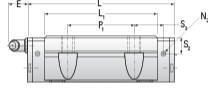

NHRC 35 FL

Call 800-321-7800 or visit us online at www.nookindustries.com to configure and order your NHRC 35 FL today!

Details	
Size [mm]	35
Dimensions	
W [mm]	100
L [mm]	136.6
L1 [mm]	111.6
h2 [mm]	40.4
P1 [mm]	62
P2 [mm]	82
M1 [mm]	M8
M x g2	M10 x 15
T [mm]	16
N1	M6 x 10
N2	M6 x 7
N3 [O-Ring Seal]	P5
E [mm]	12
S1 [mm]	8
S2 [mm]	15
S3 [mm]	30.1
S4 [mm]	30.8
Forces and Torques	
Basic Load Ratings C [kN]	54.7
Basic Load Ratings C0 [kN]	106.5
Static Moment Ratings-Ma [N-m]	1755.0
Static Moment Ratings-Mb [N-m]	1755.0
Static Moment Ratings-Mc [N-m]	2185.0
Weight	
Weight-Block [g]	2000