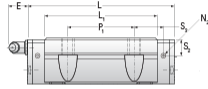

NHRC 35 FL

Call 800-321-7800 or visit us online at www.nookindustries.com to configure and order your NHRC 35 FL today!

Details	
Size [mm]	35
Dimensions	
W [mm]	100
L [mm]	136.6
L1 [mm]	111.6
h2 [mm]	40.4
P1 [mm]	62
P2 [mm]	82
M1 [mm]	M8
M x g2	M10 x 15
T [mm]	16
N1	M6 x 10
N2	M6 x 7
N3 [O-Ring Seal]	P5
E [mm]	12
S1 [mm]	8
S2 [mm]	15
S3 [mm]	30.1
S4 [mm]	30.8
Forces and Torques	
Basic Load Ratings C [kN]	54.7
Basic Load Ratings C0 [kN]	106.5
Static Moment Ratings-Ma [N-m]	1755.0
Static Moment Ratings-Mb [N-m]	1755.0
Static Moment Ratings-Mc [N-m]	2185.0
Weight	
Weight-Block [g]	2000