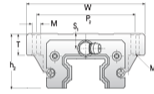

NHRC 35 FL

Call 800-321-7800 or visit us online at www.nookindustries.com to configure and order your NHRC 35 FL today!

Details	
Size [mm]	35
Dimensions	
W [mm]	100
L [mm]	136.6
L1 [mm]	111.6
h2 [mm]	40.4
P1 [mm]	62
P2 [mm]	82
M1 [mm]	M8
M x g2	M10 x 15
T [mm]	16
N1	M6 x 10
N2	M6 x 7
N3 [O-Ring Seal]	P5
E [mm]	12
S1 [mm]	8
S2 [mm]	15
S3 [mm]	30.1
S4 [mm]	30.8
Forces and Torques	
Basic Load Ratings C [kN]	54.7
Basic Load Ratings C0 [kN]	106.5
Static Moment Ratings-Ma [N-m]	1755.0
Static Moment Ratings-Mb [N-m]	1755.0
Static Moment Ratings-Mc [N-m]	2185.0
Weight	
Weight-Block [g]	2000