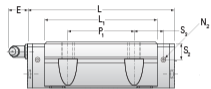

NHRC 30 FL

Call 800-321-7800 or visit us online at www.nookindustries.com to configure and order your NHRC 30 FL today!

Details	
Size [mm]	30
Dimensions	
W [mm]	90
L [mm]	148
L1 [mm]	94
h2 [mm]	35.2
P1 [mm]	52
P2 [mm]	72
M1 [mm]	M8 Thru Bolt
M x g2	M10 x 15
T [mm]	16
N1	M6 x 8.5
N2	M6 x 5
N3 [O-Ring Seal]	P5
E [mm]	12
S1 [mm]	7.5
S2 [mm]	12
S3 [mm]	25.7
S4 [mm]	25.8
Forces and Torques	
Basic Load Ratings C [kN]	39.6
Basic Load Ratings C0 [kN]	70.2
Static Moment Ratings-Ma [N-m]	950.0
Static Moment Ratings-Mb [N-m]	950.0
Static Moment Ratings-Mc [N-m]	1105.0
Weight	
Weight-Block [g]	1385