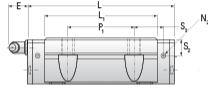

NHRC 20 FL

Call 800-321-7800 or visit us online at www.nookindustries.com to configure and order your NHRC 20 FL today!

Details	
Size [mm]	20
Dimensions	
W [mm]	63
L [mm]	87.2
L1 [mm]	70.2
h2 [mm]	25
P1 [mm]	40
P2 [mm]	53
M1 [mm]	M5
M x g2	M6 x 10
T [mm]	9
N1	M3 x 7.5
N2	M3 x 5.5
N3 [O-Ring Seal]	P4
E [mm]	10
S1 [mm]	4
S2 [mm]	9.4
S3 [mm]	18.1
S4 [mm]	18.8
Forces and Torques	
Basic Load Ratings C [kN]	20.4
Basic Load Ratings C0 [kN]	38.5
Static Moment Ratings-Ma [N-m]	390.0
Static Moment Ratings-Mb [N-m]	390.0
Static Moment Ratings-Mc [N-m]	415.0
Weight	
Weight-Block [g]	504