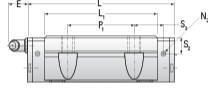

## NHRC 20 FL

Call 800-321-7800 or visit us online at [www.nookindustries.com](http://www.nookindustries.com) to configure and order your NHRC 20 FL today!

<b>Details</b>	
Size [mm]	20
<b>Dimensions</b>	
W [mm]	63
L [mm]	87.2
L1 [mm]	70.2
h2 [mm]	25
P1 [mm]	40
P2 [mm]	53
M1 [mm]	M5
M x g2	M6 x 10
T [mm]	9
N1	M3 x 7.5
N2	M3 x 5.5
N3 [O-Ring Seal]	P4
E [mm]	10
S1 [mm]	4
S2 [mm]	9.4
S3 [mm]	18.1
S4 [mm]	18.8
<b>Forces and Torques</b>	
Basic Load Ratings C [kN]	20.4
Basic Load Ratings C0 [kN]	38.5
Static Moment Ratings-Ma [N-m]	390.0
Static Moment Ratings-Mb [N-m]	390.0
Static Moment Ratings-Mc [N-m]	415.0
<b>Weight</b>	
Weight-Block [g]	504