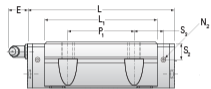

NHRC 20 FL

Call 800-321-7800 or visit us online at www.nookindustries.com to configure and order your NHRC 20 FL today!

Details	
Size [mm]	20
Dimensions	
W [mm]	63
L [mm]	87.2
L1 [mm]	70.2
h2 [mm]	25
P1 [mm]	40
P2 [mm]	53
M1 [mm]	M5 Thru Bolt
M x g2	M6 x 10
T [mm]	9
N1	M3 x 7.5
N2	M3 x 5.5
N3 [O-Ring Seal]	P4
E [mm]	10
S1 [mm]	4
S2 [mm]	9.4
S3 [mm]	18.1
S4 [mm]	18.8
Forces and Torques	
Basic Load Ratings C [kN]	20.4
Basic Load Ratings C0 [kN]	38.5
Static Moment Ratings-Ma [N-m]	390.0
Static Moment Ratings-Mb [N-m]	390.0
Static Moment Ratings-Mc [N-m]	415.0
Weight	
Weight-Block [g]	504