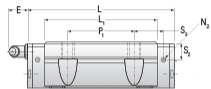

## NHRC 20 FL

Call 800-321-7800 or visit us online at [www.nookindustries.com](http://www.nookindustries.com) to configure and order your NHRC 20 FL today!

<b>Details</b>	
Size [mm]	20
<b>Dimensions</b>	
W [mm]	63
L [mm]	87.2
L1 [mm]	70.2
h2 [mm]	25
P1 [mm]	40
P2 [mm]	53
M1 [mm]	M5
M x g2	M6 x 10
T [mm]	9
N1	M3 x 7.5
N2	M3 x 5.5
N3 [O-Ring Seal]	P4
E [mm]	10
S1 [mm]	4
S2 [mm]	9.4
S3 [mm]	18.1
S4 [mm]	18.8
<b>Forces and Torques</b>	
Basic Load Ratings C [kN]	20.4
Basic Load Ratings C0 [kN]	38.5
Static Moment Ratings-Ma [N-m]	390.0
Static Moment Ratings-Mb [N-m]	390.0
Static Moment Ratings-Mc [N-m]	415.0
<b>Weight</b>	
Weight-Block [g]	504