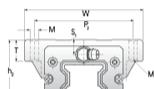

## NHRC 20 FL

Call 800-321-7800 or visit us online at [www.nookindustries.com](http://www.nookindustries.com) to configure and order your NHRC 20 FL today!

<b>Details</b>	
Size [mm]	20
<b>Dimensions</b>	
W [mm]	63
L [mm]	87.2
L1 [mm]	70.2
h2 [mm]	25
P1 [mm]	40
P2 [mm]	53
M1 [mm]	M5
M x g2	M6 x 10
T [mm]	9
N1	M3 x 7.5
N2	M3 x 5.5
N3 [O-Ring Seal]	P4
E [mm]	10
S1 [mm]	4
S2 [mm]	9.4
S3 [mm]	18.1
S4 [mm]	18.8
<b>Forces and Torques</b>	
Basic Load Ratings C [kN]	20.4
Basic Load Ratings C0 [kN]	38.5
Static Moment Ratings-Ma [N-m]	390.0
Static Moment Ratings-Mb [N-m]	390.0
Static Moment Ratings-Mc [N-m]	415.0
<b>Weight</b>	
Weight-Block [g]	504