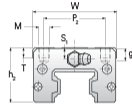

NHRC 30 ML

Call 800-321-7800 or visit us online at www.nookindustries.com to configure and order your NHRC 30 ML today!

Details	
Size [mm]	30
Dimensions	
W [mm]	60
L [mm]	118
L1 [mm]	94
h2 [mm]	38.4
P1 [mm]	60
P2 [mm]	40
M1 [mm]	—
M × g2	M8 × 12
T [mm]	12
N1	M6 × 8.5
N2	M6 × 5
N3 [O-Ring Seal]	P5
E [mm]	12
S1 [mm]	10.5
S2 [mm]	15
S3 [mm]	21.7
S4 [mm]	21.8
Forces and Torques	
Basic Load Ratings C [kN]	39.6
Basic Load Ratings C0 [kN]	70.2
Static Moment Ratings-Ma [N-m]	950.0
Static Moment Ratings-Mb [N-m]	950.0
Static Moment Ratings-Mc [N-m]	1105.0
Weight	
Weight-Block [g]	1150