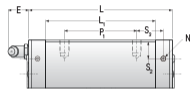

NHRC 30 ML

Call 800-321-7800 or visit us online at www.nookindustries.com to configure and order your NHRC 30 ML today!

Details

Size [mm] 30

Dimensions

W [mm] 60
 L [mm] 118
 L1 [mm] 94
 h2 [mm] 38.4
 P1 [mm] 60
 P2 [mm] 40
 M1 [mm] —
 M x g2 M8 x 12
 T [mm] 12
 N1 M6 x 8.5
 N2 M6 x 5
 N3 [O-Ring Seal] P5
 E [mm] 12
 S1 [mm] 10.5
 S2 [mm] 15
 S3 [mm] 21.7
 S4 [mm] 21.8