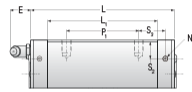

NHRC 30 ML

Call 800-321-7800 or visit us online at www.nookindustries.com to configure and order your NHRC 30 ML today!

Details	
Size [mm]	30
Dimensions	
W [mm]	60
L [mm]	118
L1 [mm]	94
h2 [mm]	38.4
P1 [mm]	60
P2 [mm]	40
M1 [mm]	—
M x g2	M8 x 12
T [mm]	12
N1	M6 x 8.5
N2	M6 x 5
N3 [O-Ring Seal]	P5
E [mm]	12
S1 [mm]	10.5
S2 [mm]	15
S3 [mm]	21.7
S4 [mm]	21.8
Forces and Torques	
Basic Load Ratings C [kN]	39.6
Basic Load Ratings C0 [kN]	70.2
Static Moment Ratings-Ma [N-m]	950.0
Static Moment Ratings-Mb [N-m]	950.0
Static Moment Ratings-Mc [N-m]	1105.0
Weight	
Weight-Block [g]	1150