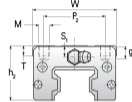

NHRC 30 ML

Call 800-321-7800 or visit us online at www.nookindustries.com to configure and order your NHRC 30 ML today!

Details	
Size [mm]	30
Dimensions	
W [mm]	60
L [mm]	118
L1 [mm]	94
h2 [mm]	38.4
P1 [mm]	60
P2 [mm]	40
M1 [mm]	—
M x g2	M8 x 12
T [mm]	12
N1	M6 x 8.5
N2	M6 x 5
N3 [O-Ring Seal]	P5
E [mm]	12
S1 [mm]	10.5
S2 [mm]	15
S3 [mm]	21.7
S4 [mm]	21.8
Forces and Torques	
Basic Load Ratings C [kN]	39.6
Basic Load Ratings C0 [kN]	70.2
Static Moment Ratings-Ma [N-m]	950.0
Static Moment Ratings-Mb [N-m]	950.0
Static Moment Ratings-Mc [N-m]	1105.0
Weight	
Weight-Block [g]	1150