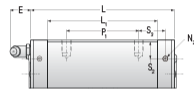

NHRC 30 ML

Call 800-321-7800 or visit us online at www.nookindustries.com to configure and order your NHRC 30 ML today!

Details	
Size [mm]	30
Dimensions	
W [mm]	60
L [mm]	118
L1 [mm]	94
h2 [mm]	38.4
P1 [mm]	60
P2 [mm]	40
M1 [mm]	—
M × g2	M8 × 12
T [mm]	12
N1	M6 × 8.5
N2	M6 × 5
N3 [O-Ring Seal]	P5
E [mm]	12
S1 [mm]	10.5
S2 [mm]	15
S3 [mm]	21.7
S4 [mm]	21.8
Forces and Torques	
Basic Load Ratings C [kN]	39.6
Basic Load Ratings C0 [kN]	70.2
Static Moment Ratings-Ma [N-m]	950.0
Static Moment Ratings-Mb [N-m]	950.0
Static Moment Ratings-Mc [N-m]	1105.0
Weight	
Weight-Block [g]	1150