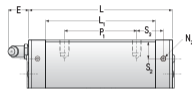

NHRC 30 ML

Call 800-321-7800 or visit us online at www.nookindustries.com to configure and order your NHRC 30 ML today!

Details	
Size [mm]	30
Dimensions	
W [mm]	60
L [mm]	118
L1 [mm]	94
h2 [mm]	38.4
P1 [mm]	60
P2 [mm]	40
M1 [mm]	—
M × g2	M8 × 12
T [mm]	12
N1	M6 × 8.5
N2	M6 × 5
N3 [O-Ring Seal]	P5
E [mm]	12
S1 [mm]	10.5
S2 [mm]	15
S3 [mm]	21.7
S4 [mm]	21.8
Forces and Torques	
Basic Load Ratings C [kN]	39.6
Basic Load Ratings C0 [kN]	70.2
Static Moment Ratings-Ma [N-m]	950.0
Static Moment Ratings-Mb [N-m]	950.0
Static Moment Ratings-Mc [N-m]	1105.0
Weight	
Weight-Block [g]	1150