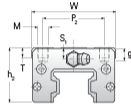

NHRC 30 ML

Call 800-321-7800 or visit us online at www.nookindustries.com to configure and order your NHRC 30 ML today!

Details	
Size [mm]	30
Dimensions	
W [mm]	60
L [mm]	118
L1 [mm]	94
h2 [mm]	38.4
P1 [mm]	60
P2 [mm]	40
M1 [mm]	—
M × g2	M8 × 12
T [mm]	12
N1	M6 × 8.5
N2	M6 × 5
N3 [O-Ring Seal]	P5
E [mm]	12
S1 [mm]	10.5
S2 [mm]	15
S3 [mm]	21.7
S4 [mm]	21.8
Forces and Torques	
Basic Load Ratings C [kN]	39.6
Basic Load Ratings C0 [kN]	70.2
Static Moment Ratings-Ma [N-m]	950.0
Static Moment Ratings-Mb [N-m]	950.0
Static Moment Ratings-Mc [N-m]	1105.0
Weight	
Weight-Block [g]	1150