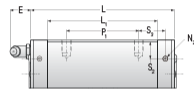

## NHRC 30 ML

Call 800-321-7800 or visit us online at [www.nookindustries.com](http://www.nookindustries.com) to configure and order your NHRC 30 ML today!

<b>Details</b>	
Size [mm]	30
<b>Dimensions</b>	
W [mm]	60
L [mm]	118
L1 [mm]	94
h2 [mm]	38.4
P1 [mm]	60
P2 [mm]	40
M1 [mm]	—
M × g2	M8 × 12
T [mm]	12
N1	M6 × 8.5
N2	M6 × 5
N3 [O-Ring Seal]	P5
E [mm]	12
S1 [mm]	10.5
S2 [mm]	15
S3 [mm]	21.7
S4 [mm]	21.8
<b>Forces and Torques</b>	
Basic Load Ratings C [kN]	39.6
Basic Load Ratings C0 [kN]	70.2
Static Moment Ratings-Ma [N-m]	950.0
Static Moment Ratings-Mb [N-m]	950.0
Static Moment Ratings-Mc [N-m]	1105.0
<b>Weight</b>	
Weight-Block [g]	1150