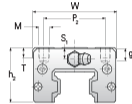

## NHRC 30 ML

Call 800-321-7800 or visit us online at [www.nookindustries.com](http://www.nookindustries.com) to configure and order your NHRC 30 ML today!

<b>Details</b>	
Size [mm]	30
<b>Dimensions</b>	
W [mm]	60
L [mm]	118
L1 [mm]	94
h2 [mm]	38.4
P1 [mm]	60
P2 [mm]	40
M1 [mm]	—
M × g2	M8 × 12
T [mm]	12
N1	M6 × 8.5
N2	M6 × 5
N3 [O-Ring Seal]	P5
E [mm]	12
S1 [mm]	10.5
S2 [mm]	15
S3 [mm]	21.7
S4 [mm]	21.8
<b>Forces and Torques</b>	
Basic Load Ratings C [kN]	39.6
Basic Load Ratings C0 [kN]	70.2
Static Moment Ratings-Ma [N-m]	950.0
Static Moment Ratings-Mb [N-m]	950.0
Static Moment Ratings-Mc [N-m]	1105.0
<b>Weight</b>	
Weight-Block [g]	1150