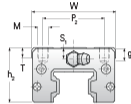

NHRC 20 ML

Call 800-321-7800 or visit us online at www.nookindustries.com to configure and order your NHRC 20 ML today!

Details	
Size [mm]	20
Dimensions	
W [mm]	44
L [mm]	87.2
L1 [mm]	70.2
h2 [mm]	25
P1 [mm]	50
P2 [mm]	32
M1 [mm]	—
M × g2	M5 × 8.5
T [mm]	6
N1	M3 × 7.5
N2	M3 × 5.5
N3 [O-Ring Seal]	P4
E [mm]	10
S1 [mm]	6
S2 [mm]	9.4
S3 [mm]	13.1
S4 [mm]	13.8
Forces and Torques	
Basic Load Ratings C [kN]	20.4
Basic Load Ratings C0 [kN]	38.5
Static Moment Ratings-Ma [N-m]	390.0
Static Moment Ratings-Mb [N-m]	390.0
Static Moment Ratings-Mc [N-m]	415.0
Weight	
Weight-Block [g]	142