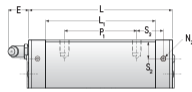

NHRC 20 ML

Call 800-321-7800 or visit us online at www.nookindustries.com to configure and order your NHRC 20 ML today!

Details

Size [mm] 20

Dimensions

W [mm] 44
L [mm] 87.2
L1 [mm] 70.2
h2 [mm] 25
P1 [mm] 50
P2 [mm] 32
M1 [mm] —
M × g2 M5 × 8.5
T [mm] 6
N1 M3 × 7.5
N2 M3 × 5.5
N3 [O-Ring Seal] P4
E [mm] 10
S1 [mm] 6
S2 [mm] 9.4
S3 [mm] 13.1
S4 [mm] 13.8

Forces and Torques

Basic Load Ratings C [kN] 20.4
Basic Load Ratings C0 [kN] 38.5
Static Moment Ratings-Ma [N-m] 390.0
Static Moment Ratings-Mb [N-m] 390.0
Static Moment Ratings-Mc [N-m] 415.0

Weight

Weight-Block [g] 142