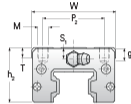

NHRC 20 ML

Call 800-321-7800 or visit us online at www.nookindustries.com to configure and order your NHRC 20 ML today!

Details

Size [mm] 20

Dimensions

W [mm] 44
 L [mm] 87.2
 L1 [mm] 70.2
 h2 [mm] 25
 P1 [mm] 50
 P2 [mm] 32
 M1 [mm] —
 M × g2 M5 × 8.5
 T [mm] 6
 N1 M3 × 7.5
 N2 M3 × 5.5
 N3 [O-Ring Seal] P4
 E [mm] 10
 S1 [mm] 6
 S2 [mm] 9.4
 S3 [mm] 13.1
 S4 [mm] 13.8