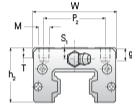

NHRC 35 MN

Call 800-321-7800 or visit us online at www.nookindustries.com to configure and order your NHRC 35 MN today!

Details	
Size [mm]	35
Dimensions	
W [mm]	70
L [mm]	111.2
L1 [mm]	86.2
h2 [mm]	47.4
P1 [mm]	50
P2 [mm]	50
M1 [mm]	—
M × g2	M8 × 13
T [mm]	14
N1	M6 × 10
N2	M6 × 7
N3 [O-Ring Seal]	P5
E [mm]	12
S1 [mm]	15
S2 [mm]	22
S3 [mm]	23.4
S4 [mm]	24.1
Forces and Torques	
Basic Load Ratings C [kN]	45.9
Basic Load Ratings C0 [kN]	82.9
Static Moment Ratings-Ma [N-m]	1080.0
Static Moment Ratings-Mb [N-m]	1080.0
Static Moment Ratings-Mc [N-m]	1700.0
Weight	
Weight-Block [g]	1430