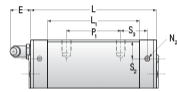

NHRC 35 MN

Call 800-321-7800 or visit us online at www.nookindustries.com to configure and order your NHRC 35 MN today!

Details	
Size [mm]	35
Dimensions	
W [mm]	70
L [mm]	111.2
L1 [mm]	86.2
h2 [mm]	47.4
P1 [mm]	50
P2 [mm]	50
M1 [mm]	—
M × g2	M8 × 13
T [mm]	14
N1	M6 × 10
N2	M6 × 7
N3 [O-Ring Seal]	P5
E [mm]	12
S1 [mm]	15
S2 [mm]	22
S3 [mm]	23.4
S4 [mm]	24.1
Forces and Torques	
Basic Load Ratings C [kN]	45.9
Basic Load Ratings C0 [kN]	82.9
Static Moment Ratings-Ma [N-m]	1080.0
Static Moment Ratings-Mb [N-m]	1080.0
Static Moment Ratings-Mc [N-m]	1700.0
Weight	
Weight-Block [g]	1430