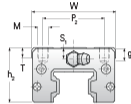

## NHRC 35 MN

Call 800-321-7800 or visit us online at [www.nookindustries.com](http://www.nookindustries.com) to configure and order your NHRC 35 MN today!

<b>Details</b>	
Size [mm]	35
<b>Dimensions</b>	
W [mm]	70
L [mm]	111.2
L1 [mm]	86.2
h2 [mm]	47.4
P1 [mm]	50
P2 [mm]	50
M1 [mm]	—
M × g2	M8 × 13
T [mm]	14
N1	M6 × 10
N2	M6 × 7
N3 [O-Ring Seal]	P5
E [mm]	12
S1 [mm]	15
S2 [mm]	22
S3 [mm]	23.4
S4 [mm]	24.1
<b>Forces and Torques</b>	
Basic Load Ratings C [kN]	45.9
Basic Load Ratings C0 [kN]	82.9
Static Moment Ratings-Ma [N-m]	1080.0
Static Moment Ratings-Mb [N-m]	1080.0
Static Moment Ratings-Mc [N-m]	1700.0
<b>Weight</b>	
Weight-Block [g]	1430