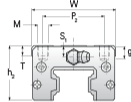

NHRC 30 MN

Call 800-321-7800 or visit us online at www.nookindustries.com to configure and order your NHRC 30 MN today!

Details	
Size [mm]	30
Dimensions	
W [mm]	60
L [mm]	95.5
L1 [mm]	71.5
h2 [mm]	38.4
P1 [mm]	40
P2 [mm]	40
M1 [mm]	—
M x g2	M8 x12
T [mm]	12
N1	M6 x 8.5
N2	M6 x 5
N3 [O-Ring Seal]	P5
E [mm]	12
S1 [mm]	10.5
S2 [mm]	15
S3 [mm]	20.8
S4 [mm]	20.5
Forces and Torques	
Basic Load Ratings C [kN]	32.8
Basic Load Ratings C0 [kN]	53.7
Static Moment Ratings-Ma [N-m]	565.0
Static Moment Ratings-Mb [N-m]	565.0
Static Moment Ratings-Mc [N-m]	845.0
Weight	
Weight-Block [g]	896