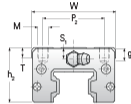

NHRC 30 MN

Call 800-321-7800 or visit us online at www.nookindustries.com to configure and order your NHRC 30 MN today!

Details

Size [mm] 30

Dimensions

W [mm] 60
 L [mm] 95.5
 L1 [mm] 71.5
 h2 [mm] 38.4
 P1 [mm] 40
 P2 [mm] 40
 M1 [mm] —
 M x g2 M8 x12
 T [mm] 12
 N1 M6 x 8.5
 N2 M6 x 5
 N3 [O-Ring Seal] P5
 E [mm] 12
 S1 [mm] 10.5
 S2 [mm] 15
 S3 [mm] 20.8
 S4 [mm] 20.5