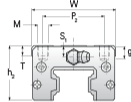

NHRC 30 MN

Call 800-321-7800 or visit us online at www.nookindustries.com to configure and order your NHRC 30 MN today!

Details	
Size [mm]	30
Dimensions	
W [mm]	60
L [mm]	95.5
L1 [mm]	71.5
h2 [mm]	38.4
P1 [mm]	40
P2 [mm]	40
M1 [mm]	—
M × g2	M8 x12
T [mm]	12
N1	M6 × 8.5
N2	M6 × 5
N3 [O-Ring Seal]	P5
E [mm]	12
S1 [mm]	10.5
S2 [mm]	15
S3 [mm]	20.8
S4 [mm]	20.5
Forces and Torques	
Basic Load Ratings C [kN]	32.8
Basic Load Ratings C0 [kN]	53.7
Static Moment Ratings-Ma [N-m]	565.0
Static Moment Ratings-Mb [N-m]	565.0
Static Moment Ratings-Mc [N-m]	845.0
Weight	
Weight-Block [g]	896