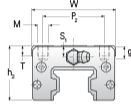

NHRC 30 MN

Call 800-321-7800 or visit us online at www.nookindustries.com to configure and order your NHRC 30 MN today!

Details	
Size [mm]	30
Dimensions	
W [mm]	60
L [mm]	95.5
L1 [mm]	71.5
h2 [mm]	38.4
P1 [mm]	40
P2 [mm]	40
M1 [mm]	—
M × g2	M8 x12
T [mm]	12
N1	M6 × 8.5
N2	M6 × 5
N3 [O-Ring Seal]	P5
E [mm]	12
S1 [mm]	10.5
S2 [mm]	15
S3 [mm]	20.8
S4 [mm]	20.5
Forces and Torques	
Basic Load Ratings C [kN]	32.8
Basic Load Ratings C0 [kN]	53.7
Static Moment Ratings-Ma [N-m]	565.0
Static Moment Ratings-Mb [N-m]	565.0
Static Moment Ratings-Mc [N-m]	845.0
Weight	
Weight-Block [g]	896