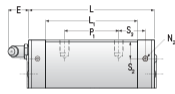

NHRC 30 MN

Call 800-321-7800 or visit us online at www.nookindustries.com to configure and order your NHRC 30 MN today!

Details	
Size [mm]	30
Dimensions	
W [mm]	60
L [mm]	95.5
L1 [mm]	71.5
h2 [mm]	38.4
P1 [mm]	40
P2 [mm]	40
M1 [mm]	—
M × g2	M8 x12
T [mm]	12
N1	M6 × 8.5
N2	M6 × 5
N3 [O-Ring Seal]	P5
E [mm]	12
S1 [mm]	10.5
S2 [mm]	15
S3 [mm]	20.8
S4 [mm]	20.5
Forces and Torques	
Basic Load Ratings C [kN]	32.8
Basic Load Ratings C0 [kN]	53.7
Static Moment Ratings-Ma [N-m]	565.0
Static Moment Ratings-Mb [N-m]	565.0
Static Moment Ratings-Mc [N-m]	845.0
Weight	
Weight-Block [g]	896