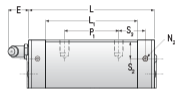

NHRC 30 MN

Call 800-321-7800 or visit us online at www.nookindustries.com to configure and order your NHRC 30 MN today!

Details	
Size [mm]	30
Dimensions	
W [mm]	60
L [mm]	95.5
L1 [mm]	71.5
h2 [mm]	38.4
P1 [mm]	40
P2 [mm]	40
M1 [mm]	—
M × g2	M8 x12
T [mm]	12
N1	M6 × 8.5
N2	M6 × 5
N3 [O-Ring Seal]	P5
E [mm]	12
S1 [mm]	10.5
S2 [mm]	15
S3 [mm]	20.8
S4 [mm]	20.5
Forces and Torques	
Basic Load Ratings C [kN]	32.8
Basic Load Ratings C0 [kN]	53.7
Static Moment Ratings-Ma [N-m]	565.0
Static Moment Ratings-Mb [N-m]	565.0
Static Moment Ratings-Mc [N-m]	845.0
Weight	
Weight-Block [g]	896