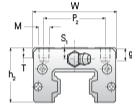

NHRC 25 MN

Call 800-321-7800 or visit us online at www.nookindustries.com to configure and order your NHRC 25 MN today!

Details	
Size [mm]	25
Dimensions	
W [mm]	48
L [mm]	81.2
L1 [mm]	62.2
h2 [mm]	34
P1 [mm]	35
P2 [mm]	35
M1 [mm]	—
M × g2	M6 × 9
T [mm]	12
N1	M6 × 7.5
N2	M3 × 6.5
N3 [O-Ring Seal]	P4
E [mm]	12
S1 [mm]	12
S2 [mm]	16.3
S3 [mm]	16.6
S4 [mm]	17.6
Forces and Torques	
Basic Load Ratings C [kN]	24.8
Basic Load Ratings C0 [kN]	42.5
Static Moment Ratings-Ma [N-m]	385.0
Static Moment Ratings-Mb [N-m]	385.0
Static Moment Ratings-Mc [N-m]	540.0
Weight	
Weight-Block [g]	578