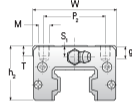

NHRC 20 MN

Call 800-321-7800 or visit us online at www.nookindustries.com to configure and order your NHRC 20 MN today!

Details

Size [mm] 20

Dimensions

W [mm] 44
 L [mm] 70.2
 L1 [mm] 52
 h2 [mm] 24.5
 P1 [mm] 36
 P2 [mm] 32
 M1 [mm] —
 M × g2 M5 × 8.5
 T [mm] 8
 N1 M3 × 7.5
 N2 M3 × 5.5
 N3 [O-Ring Seal] P4
 E [mm] 10
 S1 [mm] 6
 S2 [mm] 9.4
 S3 [mm] 11
 S4 [mm] 11.7