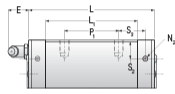

## NHRC 20 MN

Call 800-321-7800 or visit us online at [www.nookindustries.com](http://www.nookindustries.com) to configure and order your NHRC 20 MN today!

<b>Details</b>	
Size [mm]	20
<b>Dimensions</b>	
W [mm]	44
L [mm]	70.2
L1 [mm]	52
h2 [mm]	24.5
P1 [mm]	36
P2 [mm]	32
M1 [mm]	—
M × g2	M5 × 8.5
T [mm]	8
N1	M3 × 7.5
N2	M3 × 5.5
N3 [O-Ring Seal]	P4
E [mm]	10
S1 [mm]	6
S2 [mm]	9.4
S3 [mm]	11
S4 [mm]	11.7
<b>Forces and Torques</b>	
Basic Load Ratings C [kN]	17.1
Basic Load Ratings C0 [kN]	30
Static Moment Ratings-Ma [N-m]	230.0
Static Moment Ratings-Mb [N-m]	230.0
Static Moment Ratings-Mc [N-m]	325.0
<b>Weight</b>	
Weight-Block [g]	318