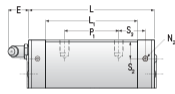

NHRC 20 MN

Call 800-321-7800 or visit us online at www.nookindustries.com to configure and order your NHRC 20 MN today!

Details

Size [mm] 20

Dimensions

W [mm] 44
 L [mm] 70.2
 L1 [mm] 52
 h2 [mm] 24.5
 P1 [mm] 36
 P2 [mm] 32
 M1 [mm] —
 M × g2 M5 × 8.5
 T [mm] 8
 N1 M3 × 7.5
 N2 M3 × 5.5
 N3 [O-Ring Seal] P4
 E [mm] 10
 S1 [mm] 6
 S2 [mm] 9.4
 S3 [mm] 11
 S4 [mm] 11.7