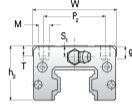

## NHRC 20 MN

Call 800-321-7800 or visit us online at [www.nookindustries.com](http://www.nookindustries.com) to configure and order your NHRC 20 MN today!

<b>Details</b>	
Size [mm]	20
<b>Dimensions</b>	
W [mm]	44
L [mm]	70.2
L1 [mm]	52
h2 [mm]	24.5
P1 [mm]	36
P2 [mm]	32
M1 [mm]	—
M × g2	M5 × 8.5
T [mm]	8
N1	M3 × 7.5
N2	M3 × 5.5
N3 [O-Ring Seal]	P4
E [mm]	10
S1 [mm]	6
S2 [mm]	9.4
S3 [mm]	11
S4 [mm]	11.7
<b>Forces and Torques</b>	
Basic Load Ratings C [kN]	17.1
Basic Load Ratings C0 [kN]	30
Static Moment Ratings-Ma [N-m]	230.0
Static Moment Ratings-Mb [N-m]	230.0
Static Moment Ratings-Mc [N-m]	325.0
<b>Weight</b>	
Weight-Block [g]	318