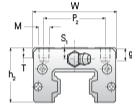

## NHRC 20 MN

Call 800-321-7800 or visit us online at [www.nookindustries.com](http://www.nookindustries.com) to configure and order your NHRC 20 MN today!

<b>Details</b>	
Size [mm]	20
<b>Dimensions</b>	
W [mm]	44
L [mm]	70.2
L1 [mm]	52
h2 [mm]	24.5
P1 [mm]	36
P2 [mm]	32
M1 [mm]	—
M × g2	M5 × 8.5
T [mm]	8
N1	M3 × 7.5
N2	M3 × 5.5
N3 [O-Ring Seal]	P4
E [mm]	10
S1 [mm]	6
S2 [mm]	9.4
S3 [mm]	11
S4 [mm]	11.7
<b>Forces and Torques</b>	
Basic Load Ratings C [kN]	17.1
Basic Load Ratings C0 [kN]	30
Static Moment Ratings-Ma [N-m]	230.0
Static Moment Ratings-Mb [N-m]	230.0
Static Moment Ratings-Mc [N-m]	325.0
<b>Weight</b>	
Weight-Block [g]	318