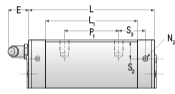

NHRC 20 MN

Call 800-321-7800 or visit us online at www.nookindustries.com to configure and order your NHRC 20 MN today!

Details	
Size [mm]	20
Dimensions	
W [mm]	44
L [mm]	70.2
L1 [mm]	52
h2 [mm]	24.5
P1 [mm]	36
P2 [mm]	32
M1 [mm]	—
M × g2	M5 × 8.5
T [mm]	8
N1	M3 × 7.5
N2	M3 × 5.5
N3 [O-Ring Seal]	P4
E [mm]	10
S1 [mm]	6
S2 [mm]	9.4
S3 [mm]	11
S4 [mm]	11.7
Forces and Torques	
Basic Load Ratings C [kN]	17.1
Basic Load Ratings C0 [kN]	30
Static Moment Ratings-Ma [N-m]	230.0
Static Moment Ratings-Mb [N-m]	230.0
Static Moment Ratings-Mc [N-m]	325.0
Weight	
Weight-Block [g]	318