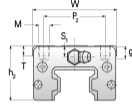

NHRC 20 MN

Call 800-321-7800 or visit us online at www.nookindustries.com to configure and order your NHRC 20 MN today!

Details	
Size [mm]	20
Dimensions	
W [mm]	44
L [mm]	70.2
L1 [mm]	52
h2 [mm]	24.5
P1 [mm]	36
P2 [mm]	32
M1 [mm]	—
M × g2	M5 × 8.5
T [mm]	8
N1	M3 × 7.5
N2	M3 × 5.5
N3 [O-Ring Seal]	P4
E [mm]	10
S1 [mm]	6
S2 [mm]	9.4
S3 [mm]	11
S4 [mm]	11.7
Forces and Torques	
Basic Load Ratings C [kN]	17.1
Basic Load Ratings C0 [kN]	30
Static Moment Ratings-Ma [N-m]	230.0
Static Moment Ratings-Mb [N-m]	230.0
Static Moment Ratings-Mc [N-m]	325.0
Weight	
Weight-Block [g]	318