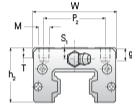

NARC 35 MN

Call 800-321-7800 or visit us online at www.nookindustries.com to configure and order your NARC 35 MN today!

Details	
Size [mm]	35
Dimensions	
W [mm]	70
L [mm]	111.2
L1 [mm]	86.2
h2 [mm]	40.4
P1 [mm]	50
P2 [mm]	50
M1 [mm]	—
M × g2	M8 × 13
T [mm]	14
N1	M6 × 10
N2	M6 × 7
N3 [O-Ring Seal]	P5
E [mm]	12
S1 [mm]	8
S2 [mm]	15
S3 [mm]	23.4
S4 [mm]	24.1
Forces and Torques	
Basic Load Ratings C [kN]	45.9
Basic Load Ratings C0 [kN]	82.9
Static Moment Ratings-Ma [N-m]	1080.0
Static Moment Ratings-Mb [N-m]	1080.0
Static Moment Ratings-Mc [N-m]	1700.0
Weight	
Weight-Block [g]	1120