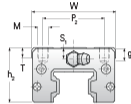

NARC 35 MN

Call 800-321-7800 or visit us online at www.nookindustries.com to configure and order your NARC 35 MN today!

Details	
Size [mm]	35
Dimensions	
W [mm]	70
L [mm]	111.2
L1 [mm]	86.2
h2 [mm]	40.4
P1 [mm]	50
P2 [mm]	50
M1 [mm]	—
M × g2	M8 × 13
T [mm]	14
N1	M6 × 10
N2	M6 × 7
N3 [O-Ring Seal]	P5
E [mm]	12
S1 [mm]	8
S2 [mm]	15
S3 [mm]	23.4
S4 [mm]	24.1
Forces and Torques	
Basic Load Ratings C [kN]	45.9
Basic Load Ratings C0 [kN]	82.9
Static Moment Ratings-Ma [N-m]	1080.0
Static Moment Ratings-Mb [N-m]	1080.0
Static Moment Ratings-Mc [N-m]	1700.0
Weight	
Weight-Block [g]	1120