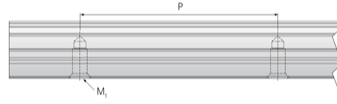

## NHRCU 20

Call 800-321-7800 or visit us online at [www.nookindustries.com](http://www.nookindustries.com) to configure and order your NHRCU 20 today!

<b>Details</b>	
Size [mm]	20
<b>Dimensions</b>	
W1 [mm]	20
H1 [mm]	20
P [mm]	60
M x g3	M6 x 10
<b>Weight</b>	
Weights-Rail [g/m]	2280.0