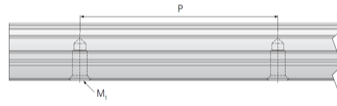

NARCU 35

Call 800-321-7800 or visit us online at www.nookindustries.com to configure and order your NARCU 35 today!

Details	
Size [mm]	35
Dimensions	
W1 [mm]	34
H1 [mm]	32
P [mm]	80
M x g3	M8 x 15
Weight	
Weights-Rail [g/m]	6790.0