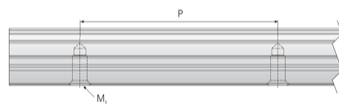

NARCU 35

Call 800-321-7800 or visit us online at www.nookindustries.com to configure and order your NARCU 35 today!

Details	
Size [mm]	35
Dimensions	
W1 [mm]	34
H1 [mm]	32
P [mm]	80
M x g3	M8 x 15
Weight	
Weights-Rail [g/m]	6790.0