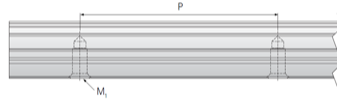

## NARCU 30

Call 800-321-7800 or visit us online at [www.nookindustries.com](http://www.nookindustries.com) to configure and order your NARCU 30 today!

<b>Details</b>	
Size [mm]	30
<b>Dimensions</b>	
W1 [mm]	28
H1 [mm]	27
P [mm]	80
M x g3	M8 x 15
<b>Weight</b>	
Weights-Rail [g/m]	4380.0