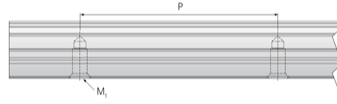

NARCU 30

Call 800-321-7800 or visit us online at www.nookindustries.com to configure and order your NARCU 30 today!

Details	
Size [mm]	30
Dimensions	
W1 [mm]	28
H1 [mm]	27
P [mm]	80
M x g3	M8 x 15
Weight	
Weights-Rail [g/m]	4380.0