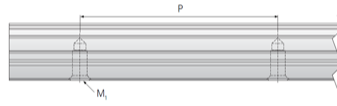

NARCU 20

Call 800-321-7800 or visit us online at www.nookindustries.com to configure and order your NARCU 20 today!