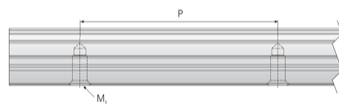

## NARCU 20

Call 800-321-7800 or visit us online at [www.nookindustries.com](http://www.nookindustries.com) to configure and order your NARCU 20 today!

<b>Details</b>	
Size [mm]	20
<b>Dimensions</b>	
W1 [mm]	20
H1 [mm]	20
P [mm]	60
M x g3	M6 x 10
<b>Weight</b>	
Weights-Rail [g/m]	2280.0