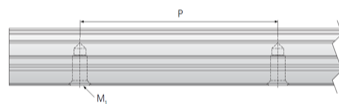

NARCU 20

Call 800-321-7800 or visit us online at www.nookindustries.com to configure and order your NARCU 20 today!

Details	
Size [mm]	20
Dimensions	
W1 [mm]	20
H1 [mm]	20
P [mm]	60
M x g3	M6 x 10
Weight	
Weights-Rail [g/m]	2280.0