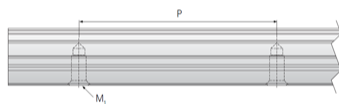

NARCU 20

Call 800-321-7800 or visit us online at www.nookindustries.com to configure and order your NARCU 20 today!

Details	
Size [mm]	20
Dimensions	
W1 [mm]	20
H1 [mm]	20
P [mm]	60
M x g3	M6 x 10
Weight	
Weights-Rail [g/m]	2280.0