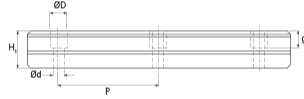

NHRC 45

Call 800-321-7800 or visit us online at www.nookindustries.com to configure and order your NHRC 45 today!

Details	
Size [mm]	45
Dimensions	
W1 [mm]	45
H1 [mm]	39
P [mm]	105
D [mm]	20
d1 [mm]	14
g1 [mm]	17
Weight	
Weights-Rail [g/m]	10530.0