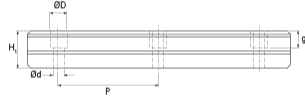

NHRC 45

Call 800-321-7800 or visit us online at www.nookindustries.com to configure and order your NHRC 45 today!

Details	
Size [mm]	45
Dimensions	
W1 [mm]	45
H1 [mm]	39
P [mm]	105
D [mm]	20
d1 [mm]	14
g1 [mm]	17
Weight	
Weights-Rail [g/m]	10530.0