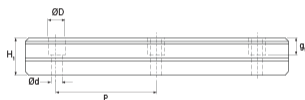

NHRC 35

Call 800-321-7800 or visit us online at www.nookindustries.com to configure and order your NHRC 35 today!

Details	
Size [mm]	35
Dimensions	
W1 [mm]	34
H1 [mm]	32
P [mm]	80
D [mm]	14
d1 [mm]	9
g1 [mm]	12
Weight	
Weights-Rail [g/m]	6790.0