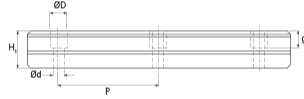

NHRC 35

Call 800-321-7800 or visit us online at www.nookindustries.com to configure and order your NHRC 35 today!

Details	
Size [mm]	35
Dimensions	
W1 [mm]	34
H1 [mm]	32
P [mm]	80
D [mm]	14
d1 [mm]	9
g1 [mm]	12
Weight	
Weights-Rail [g/m]	6790.0