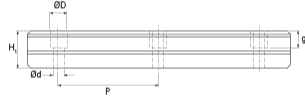

NHRC 35

Call 800-321-7800 or visit us online at www.nookindustries.com to configure and order your NHRC 35 today!

Details

Size [mm]	35
-----------	----

Dimensions

W1 [mm]	34
H1 [mm]	32
P [mm]	80
D [mm]	14
d1 [mm]	9
g1 [mm]	12