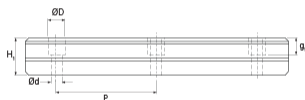

## NHRC 30

Call 800-321-7800 or visit us online at [www.nookindustries.com](http://www.nookindustries.com) to configure and order your NHRC 30 today!

<b>Details</b>	
Size [mm]	30
<b>Dimensions</b>	
W1 [mm]	28
H1 [mm]	27
P [mm]	80
D [mm]	14
d1 [mm]	9
g1 [mm]	12
<b>Weight</b>	
Weights-Rail [g/m]	4380.0