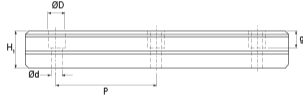

NHRC 30

Call 800-321-7800 or visit us online at www.nookindustries.com to configure and order your NHRC 30 today!

Details

Size [mm]	30
-----------	----

Dimensions

W1 [mm]	28
H1 [mm]	27
P [mm]	80
D [mm]	14
d1 [mm]	9
g1 [mm]	12

Weight

Weights-Rail [g/m]	4380.0
--------------------	--------