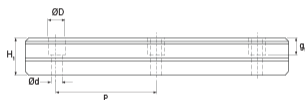

NHRC 25

Call 800-321-7800 or visit us online at www.nookindustries.com to configure and order your NHRC 25 today!

Details	
Size [mm]	25
Dimensions	
W1 [mm]	23
H1 [mm]	23
P [mm]	60
D [mm]	11
d1 [mm]	7
g1 [mm]	9
Weight	
Weights-Rail [g/m]	3020.0