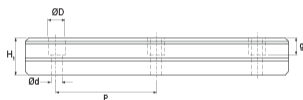

NHRC 25

Call 800-321-7800 or visit us online at www.nookindustries.com to configure and order your NHRC 25 today!

Details	
Size [mm]	25
Dimensions	
W1 [mm]	23
H1 [mm]	23
P [mm]	60
D [mm]	11
d1 [mm]	7
g1 [mm]	9
Weight	
Weights-Rail [g/m]	3020.0