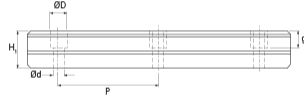

NHRC 25

Call 800-321-7800 or visit us online at www.nookindustries.com to configure and order your NHRC 25 today!

Details	
Size [mm]	25
Dimensions	
W1 [mm]	23
H1 [mm]	23
P [mm]	60
D [mm]	11
d1 [mm]	7
g1 [mm]	9
Weight	
Weights-Rail [g/m]	3020.0