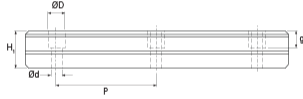

NHRC 25

Call 800-321-7800 or visit us online at www.nookindustries.com to configure and order your NHRC 25 today!

Details	
Size [mm]	25
Dimensions	
W1 [mm]	23
H1 [mm]	23
P [mm]	60
D [mm]	11
d1 [mm]	7
g1 [mm]	9
Weight	
Weights-Rail [g/m]	3020.0