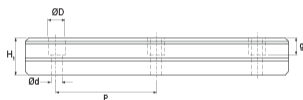

## NHRC 20

Call 800-321-7800 or visit us online at [www.nookindustries.com](http://www.nookindustries.com) to configure and order your NHRC 20 today!

<b>Details</b>	
Size [mm]	20
<b>Dimensions</b>	
W1 [mm]	20
H1 [mm]	20
P [mm]	60
D [mm]	9.5
d1 [mm]	6
g1 [mm]	8.5
<b>Weight</b>	
Weights-Rail [g/m]	2280.0