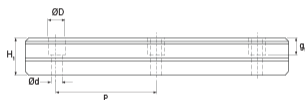

NHRC 20

Call 800-321-7800 or visit us online at www.nookindustries.com to configure and order your NHRC 20 today!

Details	
Size [mm]	20
Dimensions	
W1 [mm]	20
H1 [mm]	20
P [mm]	60
D [mm]	9.5
d1 [mm]	6
g1 [mm]	8.5
Weight	
Weights-Rail [g/m]	2280.0