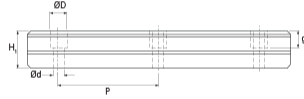

## NHRC 20

Call 800-321-7800 or visit us online at [www.nookindustries.com](http://www.nookindustries.com) to configure and order your NHRC 20 today!

<b>Details</b>	
Size [mm]	20
<b>Dimensions</b>	
W1 [mm]	20
H1 [mm]	20
P [mm]	60
D [mm]	9.5
d1 [mm]	6
g1 [mm]	8.5
<b>Weight</b>	
Weights-Rail [g/m]	2280.0