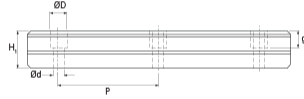

NHRC 20

Call 800-321-7800 or visit us online at www.nookindustries.com to configure and order your NHRC 20 today!

Details	
Size [mm]	20
Dimensions	
W1 [mm]	20
H1 [mm]	20
P [mm]	60
D [mm]	9.5
d1 [mm]	6
g1 [mm]	8.5
Weight	
Weights-Rail [g/m]	2280.0