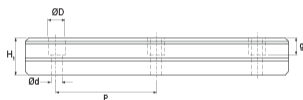

NARC 20

Call 800-321-7800 or visit us online at www.nookindustries.com to configure and order your NARC 20 today!

| | |
|--------------------|--------|
| Details | |
| Size [mm] | 20 |
| Dimensions | |
| W1 [mm] | 20 |
| H1 [mm] | 20 |
| P [mm] | 60 |
| D [mm] | 9.5 |
| d1 [mm] | 6 |
| g1 [mm] | 8.5 |
| Weight | |
| Weights-Rail [g/m] | 2280.0 |