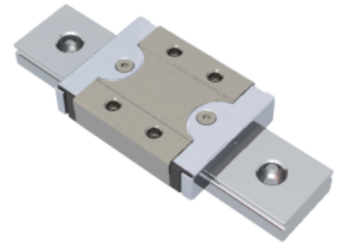

NMR 9WN EU Assembly

Call 800-321-7800 or visit us online at www.nookindustries.com to configure and order your NMR 9WN EU Assembly today!

Dimensions	
H [mm]	12
W2 [mm]	6
Wide Miniature Block Four Mounting Holes	
Details	
Size [mm]	9
Dimensions	
W [mm]	30
L [mm]	40.2
L1 [mm]	27.9
h2 [mm]	9.5
P1 [mm]	12
P2 [mm]	21
M x g2	M3 x 3
Ø [mm]	1.3
S [mm]	2.6
T [mm]	4
Forces and Torques	
Basic Load Ratings C [N]	2030
Basic Load Ratings C0 [N]	3605
Static Moment Ratings-Ma [N-m]	33.2
Static Moment Ratings-Mb [N-m]	13.7
Static Moment Ratings-Mc [N-m]	13.7
Weight	
Weight-Block [g]	37
Wide Miniature Rail Top Mount Single Row	
Details	
Size [mm]	9
Dimensions	
H [mm]	12
W1 [mm]	18
H1 [mm]	7.3
P [mm]	30
D [mm]	6
d1 [mm]	3.5
g1 [mm]	3.5
Weight	
Weights-Rail [g/m]	940.0
Wide Miniature Rail Bottom Tapped Mount Single Row	
Details	
Size [mm]	9
Dimensions	
H1 [mm]	8.5
W1 [mm]	24
P [mm]	40
M1	M5 x 0.8
Weight	