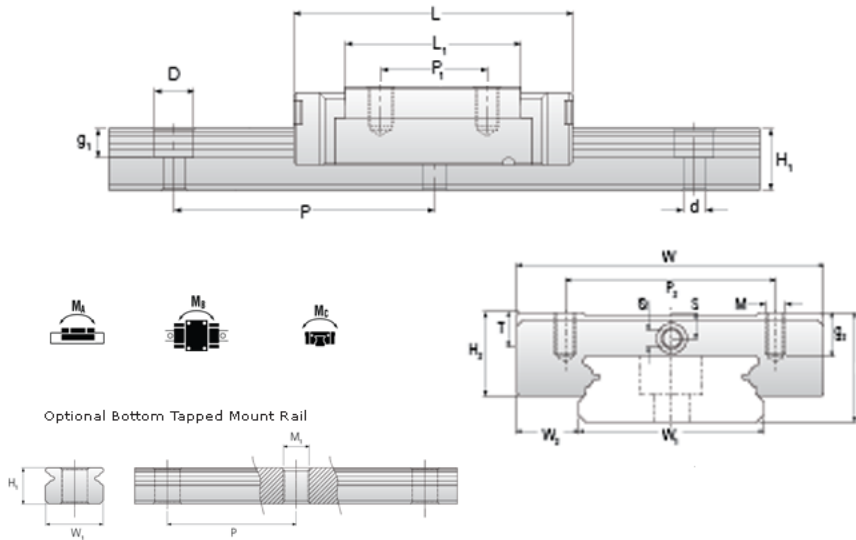

NMR 12WL EZ Assembly

Call 800-321-7800 or visit us online at www.nookindustries.com to configure and order your NMR 12WL EZ Assembly today!

Dimensions	
H [mm]	14
W2 [mm]	8
Wide Miniature Block Four Mounting Holes	
Details	
Size [mm]	12
Dimensions	
W [mm]	40
L [mm]	60.8
L1 [mm]	46
h2 [mm]	10.9
P1 [mm]	28
P2 [mm]	28
M x g2	M3 x 3.5
Ø [mm]	1.3
S [mm]	3.1
T [mm]	4.5
Forces and Torques	
Basic Load Ratings C [N]	4070
Basic Load Ratings C0 [N]	7800
Static Moment Ratings-Ma [N-m]	95.6
Static Moment Ratings-Mb [N-m]	56.4
Static Moment Ratings-Mc [N-m]	56.4
Weight	
Weight-Block [g]	96
Wide Miniature Rail Top Mount Single Row	
Details	
Size [mm]	12
Dimensions	
H [mm]	14
W1 [mm]	24
H1 [mm]	8.5
P [mm]	40
D [mm]	8
d1 [mm]	4.5
g1 [mm]	4.5
Weight	
Weights-Rail [g/m]	1472.0
Wide Miniature Rail Bottom Tapped Mount Single Row	
Details	
Size [mm]	12
Dimensions	
H1 [mm]	9.5
W1 [mm]	42
P [mm]	40
M1	M5 x 0.8
Weight	