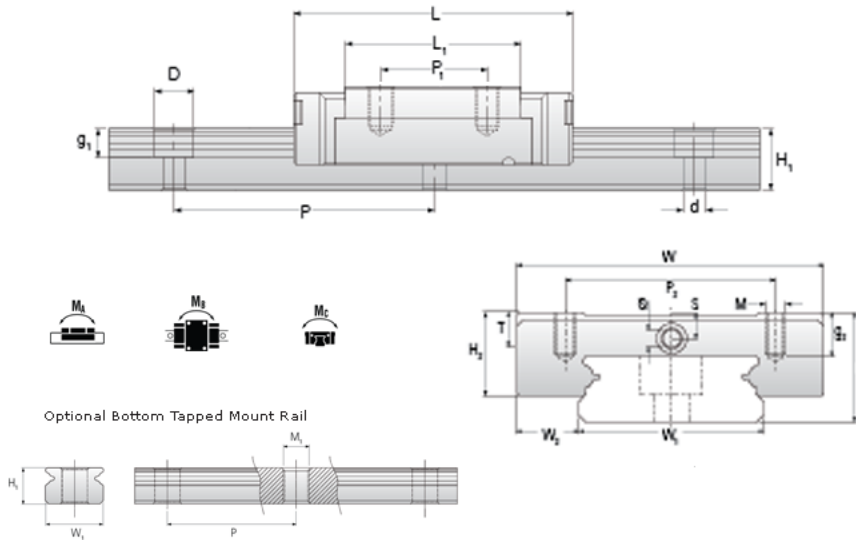

NMR 9WL EZ Assembly

Call 800-321-7800 or visit us online at www.nookindustries.com to configure and order your NMR 9WL EZ Assembly today!

Dimensions	
H [mm]	12
W2 [mm]	6
Wide Miniature Block Four Mounting Holes	
Details	
Size [mm]	9
Dimensions	
W [mm]	30
L [mm]	51.8
L1 [mm]	39.5
h2 [mm]	9.2
P1 [mm]	24
P2 [mm]	23
M x g2	M3 x 3
Ø [mm]	1.3
S [mm]	2.6
T [mm]	4
Forces and Torques	
Basic Load Ratings C [N]	2550
Basic Load Ratings C0 [N]	4990
Static Moment Ratings-Ma [N-m]	45.9
Static Moment Ratings-Mb [N-m]	26.7
Static Moment Ratings-Mc [N-m]	26.7
Weight	
Weight-Block [g]	51
Wide Miniature Rail Top Mount Single Row	
Details	
Size [mm]	9
Dimensions	
H [mm]	12
W1 [mm]	18
H1 [mm]	7.3
P [mm]	30
D [mm]	6
d1 [mm]	3.5
g1 [mm]	3.5
Weight	
Weights-Rail [g/m]	940.0
Wide Miniature Rail Bottom Tapped Mount Single Row	
Details	
Size [mm]	9
Dimensions	
H1 [mm]	8.5
W1 [mm]	24
P [mm]	40
M1	M5 x 0.8
Weight	