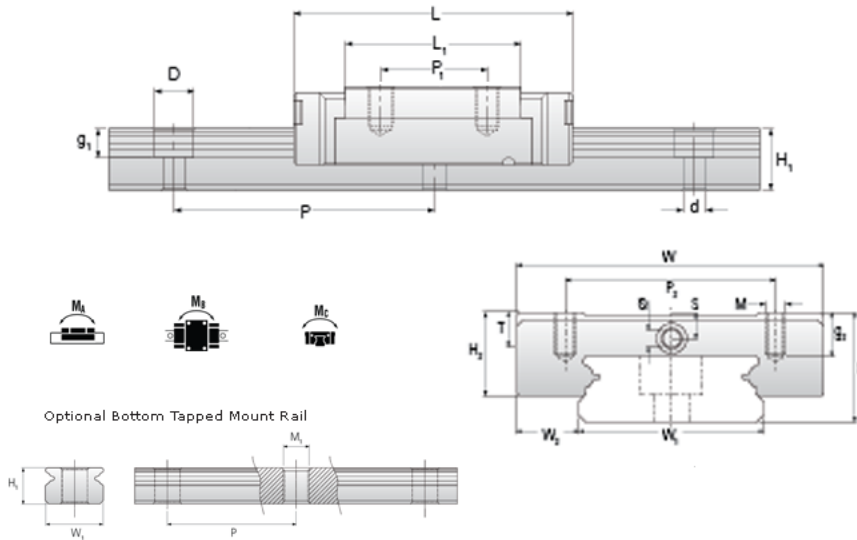

NMR 9WN EZ Assembly

Call 800-321-7800 or visit us online at www.nookindustries.com to configure and order your NMR 9WN EZ Assembly today!

Dimensions	
H [mm]	12
W2 [mm]	6
Wide Miniature Block Four Mounting Holes	
Details	
Size [mm]	9
Dimensions	
W [mm]	30
L [mm]	40.2
L1 [mm]	27.9
h2 [mm]	9.2
P1 [mm]	12
P2 [mm]	21
M x g2	M3 x 3
Ø [mm]	1.3
S [mm]	2.6
T [mm]	4
Forces and Torques	
Basic Load Ratings C [N]	2030
Basic Load Ratings C0 [N]	3605
Static Moment Ratings-Ma [N-m]	33.2
Static Moment Ratings-Mb [N-m]	13.7
Static Moment Ratings-Mc [N-m]	13.7
Weight	
Weight-Block [g]	37
Wide Miniature Rail Top Mount Single Row	
Details	
Size [mm]	9
Dimensions	
H [mm]	12
W1 [mm]	18
H1 [mm]	7.3
P [mm]	30
D [mm]	6
d1 [mm]	3.5
g1 [mm]	3.5
Weight	
Weights-Rail [g/m]	940.0
Wide Miniature Rail Bottom Tapped Mount Single Row	
Details	
Size [mm]	9
Dimensions	
H1 [mm]	8.5
W1 [mm]	24
P [mm]	40
M1	M5 x 0.8
Weight	