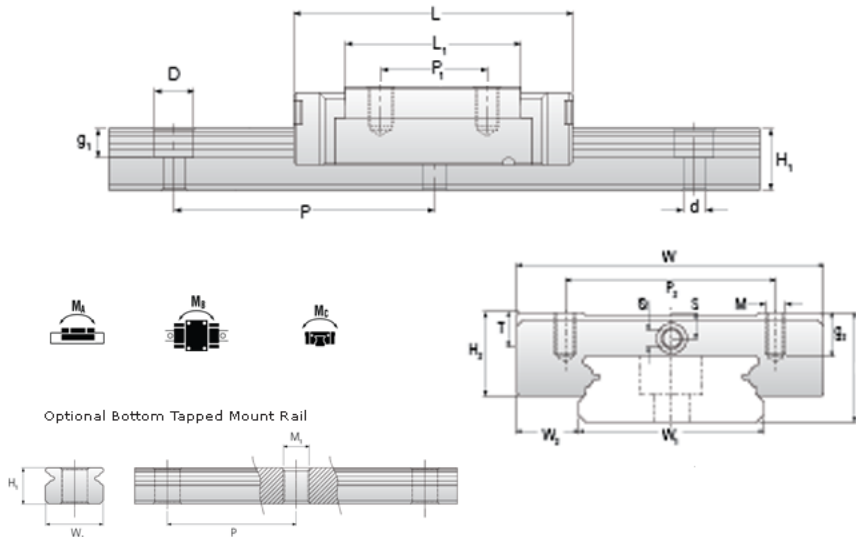

NMR 9WN EZ Assembly

Call 800-321-7800 or visit us online at www.nookindustries.com to configure and order your NMR 9WN EZ Assembly today!

Dimensions	
H [mm]	12
W2 [mm]	6
Wide Miniature Block Four Mounting Holes	
Details	
Size [mm]	9
Dimensions	
W [mm]	30
L [mm]	40.2
L1 [mm]	27.9
h2 [mm]	9.2
P1 [mm]	12
P2 [mm]	21
M x g2	M3 x 3
Ø [mm]	1.3
S [mm]	2.6
T [mm]	4
Forces and Torques	
Basic Load Ratings C [N]	2030
Basic Load Ratings C0 [N]	3605
Static Moment Ratings-Ma [N-m]	33.2
Static Moment Ratings-Mb [N-m]	13.7
Static Moment Ratings-Mc [N-m]	13.7
Weight	
Weight-Block [g]	37
Wide Miniature Rail Top Mount Single Row	
Details	
Size [mm]	9
Dimensions	
H [mm]	12
W1 [mm]	18
H1 [mm]	7.3
P [mm]	30
D [mm]	6
d1 [mm]	3.5
g1 [mm]	3.5
Weight	
Weights-Rail [g/m]	940.0
Wide Miniature Rail Bottom Tapped Mount Single Row	
Details	
Size [mm]	9
Dimensions	
H1 [mm]	8.5
W1 [mm]	24
P [mm]	40
M1	M5 x 0.8
Weight	