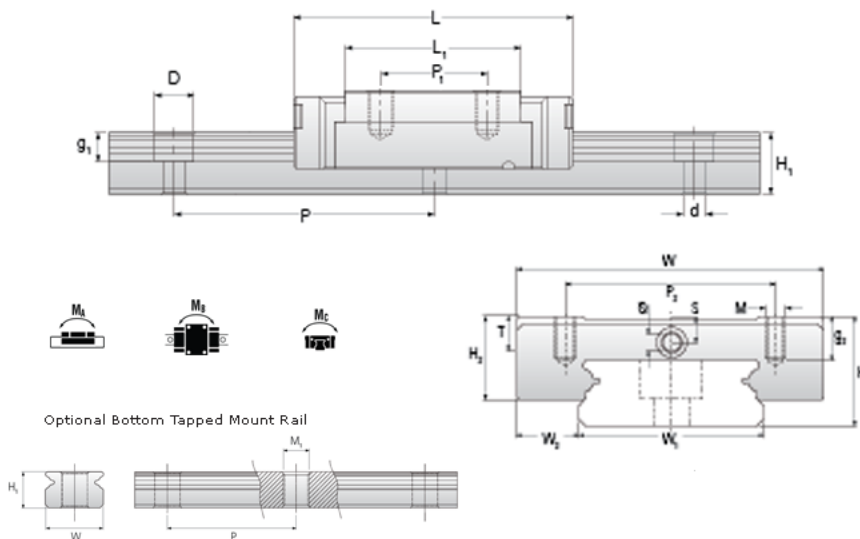

NMR 9WN EZ Assembly

Call 800-321-7800 or visit us online at www.nookindustries.com to configure and order your NMR 9WN EZ Assembly today!

Dimensions	
H [mm]	12
W2 [mm]	6
Wide Miniature Block Four Mounting Holes	
Details	
Size [mm]	9
Dimensions	
W [mm]	30
L [mm]	40.2
L1 [mm]	27.9
h2 [mm]	9.2
P1 [mm]	12
P2 [mm]	21
M x g2	M3 x 3
Ø [mm]	1.3
S [mm]	2.6
T [mm]	4
Forces and Torques	
Basic Load Ratings C [N]	2030
Basic Load Ratings C0 [N]	3605
Static Moment Ratings-Ma [N-m]	33.2
Static Moment Ratings-Mb [N-m]	13.7
Static Moment Ratings-Mc [N-m]	13.7
Weight	
Weight-Block [g]	37
Wide Miniature Rail Top Mount Single Row	
Details	
Size [mm]	9
Dimensions	
H [mm]	12
W1 [mm]	18
H1 [mm]	7.3
P [mm]	30
D [mm]	6
d1 [mm]	3.5
g1 [mm]	3.5
Weight	
Weights-Rail [g/m]	940.0
Wide Miniature Rail Bottom Tapped Mount Single Row	
Details	
Size [mm]	9
Dimensions	
H1 [mm]	8.5
W1 [mm]	24
P [mm]	40
M1	M5 x 0.8
Weight	