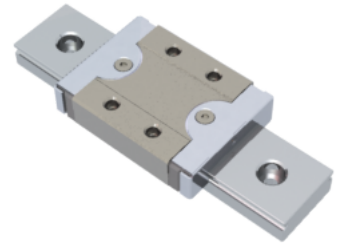

## NMR 9WN EZ Assembly

Call 800-321-7800 or visit us online at [www.nookindustries.com](http://www.nookindustries.com) to configure and order your NMR 9WN EZ Assembly today!

<b>Dimensions</b>	
H [mm]	12
W2 [mm]	6
<b>Wide Miniature Block Four Mounting Holes</b>	
<b>Details</b>	
Size [mm]	9
<b>Dimensions</b>	
W [mm]	30
L [mm]	40.2
L1 [mm]	27.9
h2 [mm]	9.2
P1 [mm]	12
P2 [mm]	21
M x g2	M3 x 3
Ø [mm]	1.3
S [mm]	2.6
T [mm]	4
<b>Forces and Torques</b>	
Basic Load Ratings C [N]	2030
Basic Load Ratings C0 [N]	3605
Static Moment Ratings-Ma [N-m]	33.2
Static Moment Ratings-Mb [N-m]	13.7
Static Moment Ratings-Mc [N-m]	13.7
<b>Weight</b>	
Weight-Block [g]	37
<b>Wide Miniature Rail Top Mount Single Row</b>	
<b>Details</b>	
Size [mm]	9
<b>Dimensions</b>	
H [mm]	12
W1 [mm]	18
H1 [mm]	7.3
P [mm]	30
D [mm]	6
d1 [mm]	3.5
g1 [mm]	3.5
<b>Weight</b>	
Weights-Rail [g/m]	940.0
<b>Wide Miniature Rail Bottom Tapped Mount Single Row</b>	
<b>Details</b>	
Size [mm]	9
<b>Dimensions</b>	
H1 [mm]	8.5
W1 [mm]	24
P [mm]	40
M1	M5 x 0.8
<b>Weight</b>	