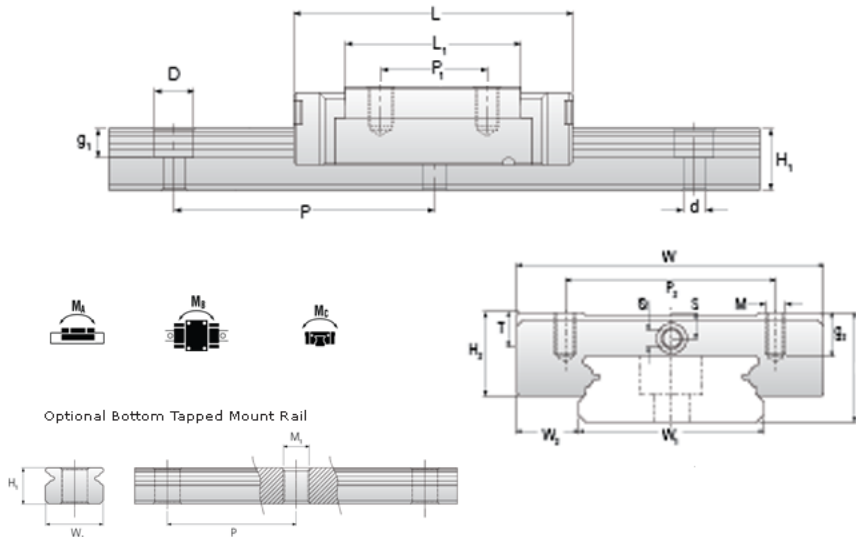

## NMR 7WL EZ Assembly

Call 800-321-7800 or visit us online at [www.nookindustries.com](http://www.nookindustries.com) to configure and order your NMR 7WL EZ Assembly today!

<b>Dimensions</b>	
H [mm]	9
W2 [mm]	5.5
<b>Wide Miniature Block Four Mounting Holes</b>	
<b>Details</b>	
Size [mm]	7
<b>Dimensions</b>	
W [mm]	25
L [mm]	41.5
L1 [mm]	30.1
h2 [mm]	7.5
P1 [mm]	19
P2 [mm]	19
M x g2	M3 x 3
Ø [mm]	1.1
S [mm]	1.9
T [mm]	3.2
<b>Forces and Torques</b>	
Basic Load Ratings C [N]	1570
Basic Load Ratings C0 [N]	3140
Static Moment Ratings-Ma [N-m]	22.7
Static Moment Ratings-Mb [N-m]	14.9
Static Moment Ratings-Mc [N-m]	14.9
<b>Weight</b>	
Weight-Block [g]	27
<b>Wide Miniature Rail Top Mount Single Row</b>	
<b>Details</b>	
Size [mm]	7
<b>Dimensions</b>	
H [mm]	9
W1 [mm]	14
H1 [mm]	5.2
P [mm]	30
D [mm]	5
d1 [mm]	3.5
g1 [mm]	3.5
<b>Weight</b>	
Weights-Rail [g/m]	516.0
<b>Wide Miniature Rail Bottom Tapped Mount Single Row</b>	
<b>Details</b>	
Size [mm]	7
<b>Dimensions</b>	
H1 [mm]	7.5
W1 [mm]	18
P [mm]	30
M1	M4 x 0.7
<b>Weight</b>	