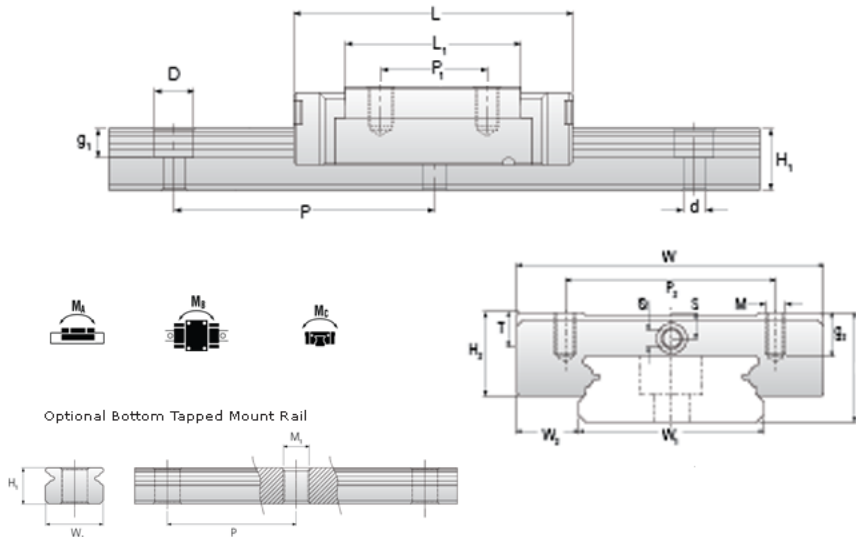

NMR 7WL EZ Assembly

Call 800-321-7800 or visit us online at www.nookindustries.com to configure and order your NMR 7WL EZ Assembly today!

Dimensions	
H [mm]	9
W2 [mm]	5.5
Wide Miniature Block Four Mounting Holes	
Details	
Size [mm]	7
Dimensions	
W [mm]	25
L [mm]	41.5
L1 [mm]	30.1
h2 [mm]	7.5
P1 [mm]	19
P2 [mm]	19
M x g2	M3 x 3
\emptyset [mm]	1.1
S [mm]	1.9
T [mm]	3.2
Forces and Torques	
Basic Load Ratings C [N]	1570
Basic Load Ratings C0 [N]	3140
Static Moment Ratings-Ma [N-m]	22.7
Static Moment Ratings-Mb [N-m]	14.9
Static Moment Ratings-Mc [N-m]	14.9
Weight	
Weight-Block [g]	27
Wide Miniature Rail Top Mount Single Row	
Details	
Size [mm]	7
Dimensions	
H [mm]	9
W1 [mm]	14
H1 [mm]	5.2
P [mm]	30
D [mm]	5
d1 [mm]	3.5
g1 [mm]	3.5
Weight	
Weights-Rail [g/m]	516.0
Wide Miniature Rail Bottom Tapped Mount Single Row	
Details	
Size [mm]	7
Dimensions	
H1 [mm]	7.5
W1 [mm]	18
P [mm]	30
M1	M4 x 0.7
Weight	