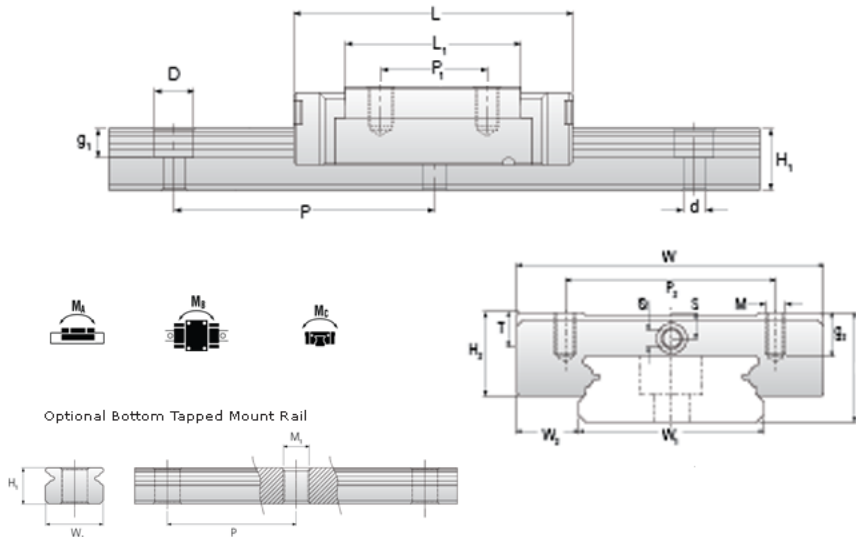

NMR 7WL EZ Assembly

Call 800-321-7800 or visit us online at www.nookindustries.com to configure and order your NMR 7WL EZ Assembly today!

Dimensions	
H [mm]	9
W2 [mm]	5.5
Wide Miniature Block Four Mounting Holes	
Details	
Size [mm]	7
Dimensions	
W [mm]	25
L [mm]	41.5
L1 [mm]	30.1
h2 [mm]	7.5
P1 [mm]	19
P2 [mm]	19
M x g2	M3 x 3
Ø [mm]	1.1
S [mm]	1.9
T [mm]	3.2
Forces and Torques	
Basic Load Ratings C [N]	1570
Basic Load Ratings C0 [N]	3140
Static Moment Ratings-Ma [N-m]	22.7
Static Moment Ratings-Mb [N-m]	14.9
Static Moment Ratings-Mc [N-m]	14.9
Weight	
Weight-Block [g]	27
Wide Miniature Rail Top Mount Single Row	
Details	
Size [mm]	7
Dimensions	
H [mm]	9
W1 [mm]	14
H1 [mm]	5.2
P [mm]	30
D [mm]	5
d1 [mm]	3.5
g1 [mm]	3.5
Weight	
Weights-Rail [g/m]	516.0
Wide Miniature Rail Bottom Tapped Mount Single Row	
Details	
Size [mm]	7
Dimensions	
H1 [mm]	7.5
W1 [mm]	18
P [mm]	30
M1	M4 x 0.7
Weight	