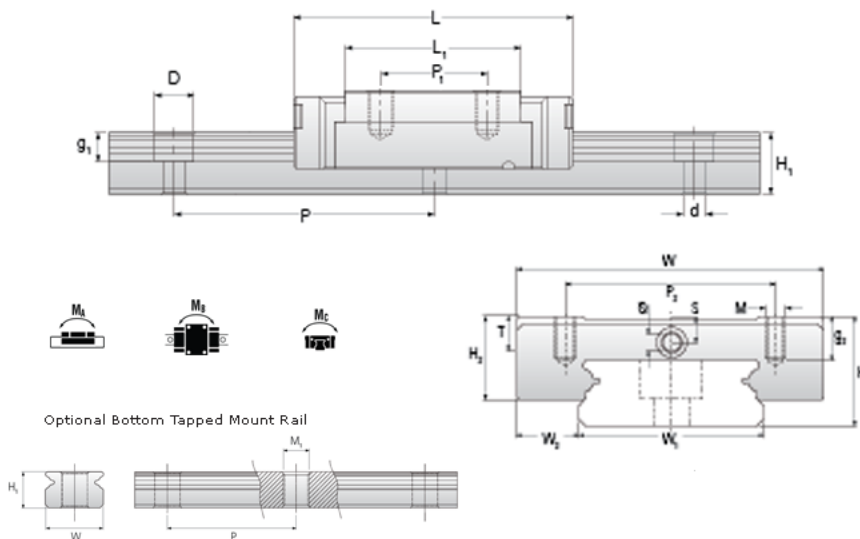

## NMR 7WN EZ Assembly

Call 800-321-7800 or visit us online at [www.nookindustries.com](http://www.nookindustries.com) to configure and order your NMR 7WN EZ Assembly today!

<b>Dimensions</b>	
H [mm]	9
W2 [mm]	5.5
<b>Wide Miniature Block Four Mounting Holes</b>	
<b>Details</b>	
Size [mm]	7
<b>Dimensions</b>	
W [mm]	25
L [mm]	32.5
L1 [mm]	21.2
h2 [mm]	7.5
P1 [mm]	10
P2 [mm]	19
M x g2	M3 x 3
Ø [mm]	1.1
S [mm]	1.9
T [mm]	3.2
<b>Forces and Torques</b>	
Basic Load Ratings C [N]	1180
Basic Load Ratings C0 [N]	2095
Static Moment Ratings-Ma [N-m]	15.0
Static Moment Ratings-Mb [N-m]	7.3
Static Moment Ratings-Mc [N-m]	7.3
<b>Weight</b>	
Weight-Block [g]	19
<b>Wide Miniature Rail Top Mount Single Row</b>	
<b>Details</b>	
Size [mm]	7
<b>Dimensions</b>	
H [mm]	9
W1 [mm]	14
H1 [mm]	5.2
P [mm]	30
D [mm]	5
d1 [mm]	3.5
g1 [mm]	3.5
<b>Weight</b>	
Weights-Rail [g/m]	516.0
<b>Wide Miniature Rail Bottom Tapped Mount Single Row</b>	
<b>Details</b>	
Size [mm]	7
<b>Dimensions</b>	
H1 [mm]	7.5
W1 [mm]	18
P [mm]	30
M1	M4 x 0.7
<b>Weight</b>	