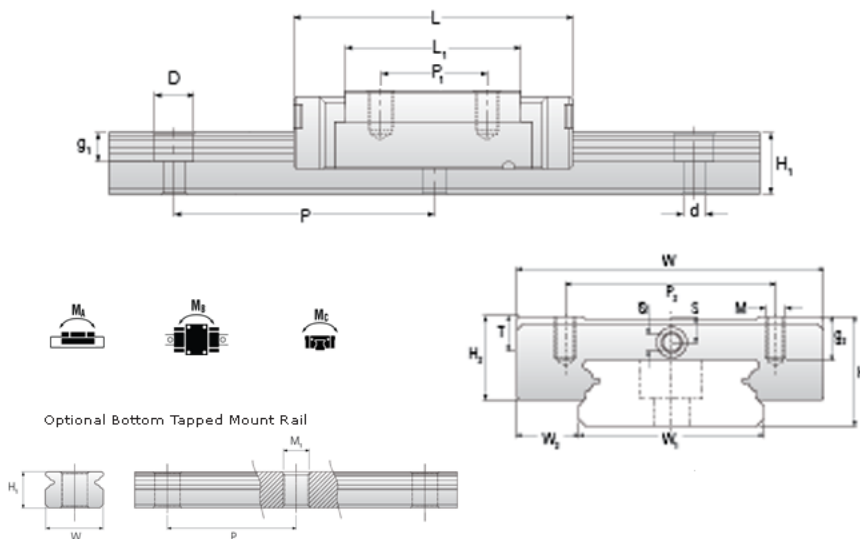

NMR 9WN EE Assembly

Call 800-321-7800 or visit us online at www.nookindustries.com to configure and order your NMR 9WN EE Assembly today!

Dimensions	
H [mm]	12
W2 [mm]	6
Wide Miniature Block Four Mounting Holes	
Details	
Size [mm]	9
Dimensions	
W [mm]	30
L [mm]	40.2
L1 [mm]	27.9
h2 [mm]	9.2
P1 [mm]	12
P2 [mm]	21
M x g2	M3 x 3
Ø [mm]	1.3
S [mm]	2.6
T [mm]	4
Forces and Torques	
Basic Load Ratings C [N]	2030
Basic Load Ratings C0 [N]	3605
Static Moment Ratings-Ma [N-m]	33.2
Static Moment Ratings-Mb [N-m]	13.7
Static Moment Ratings-Mc [N-m]	13.7
Weight	
Weight-Block [g]	37
Wide Miniature Rail Top Mount Single Row	
Details	
Size [mm]	9
Dimensions	
H [mm]	12
W1 [mm]	18
H1 [mm]	7.3
P [mm]	30
D [mm]	6
d1 [mm]	3.5
g1 [mm]	3.5
Weight	
Weights-Rail [g/m]	940.0
Wide Miniature Rail Bottom Tapped Mount Single Row	
Details	
Size [mm]	9
Dimensions	
H1 [mm]	8.5
W1 [mm]	24
P [mm]	40
M1	M5 x 0.8
Weight	