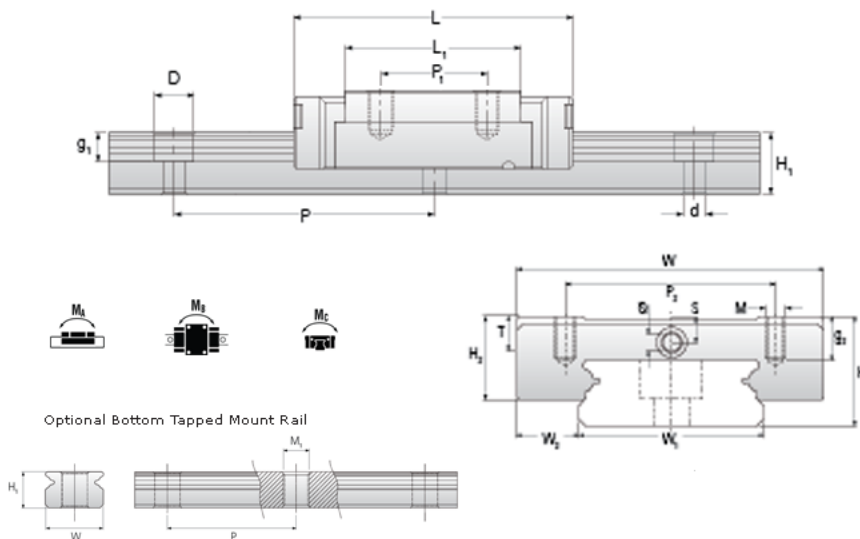

NMR 9WN EE Assembly

Call 800-321-7800 or visit us online at www.nookindustries.com to configure and order your NMR 9WN EE Assembly today!

Dimensions

H [mm]	12
W2 [mm]	6

Wide Miniature Block Four Mounting Holes

Details

Size [mm]	9
-----------	---

Dimensions

W [mm]	30
L [mm]	40.2
L1 [mm]	27.9
h2 [mm]	9.2
P1 [mm]	12
P2 [mm]	21
M x g2	M3 x 3
Ø [mm]	1.3
S [mm]	2.6
T [mm]	4

Forces and Torques

Basic Load Ratings C [N]	2030
Basic Load Ratings C0 [N]	3605
Static Moment Ratings-Ma [N-m]	33.2
Static Moment Ratings-Mb [N-m]	13.7
Static Moment Ratings-Mc [N-m]	13.7

Weight

Weight-Block [g]	37
------------------	----

Wide Miniature Rail Top Mount Single Row

Details

Size [mm]	9
-----------	---

Dimensions

H [mm]	12
W1 [mm]	18
H1 [mm]	7.3
P [mm]	30
D [mm]	6
d1 [mm]	3.5
g1 [mm]	3.5

Weight

Weights-Rail [g/m]	940.0
--------------------	-------

Wide Miniature Rail Bottom Tapped Mount Single Row

Details

Size [mm]	9
-----------	---

Dimensions

H1 [mm]	8.5
W1 [mm]	24
P [mm]	40
M1	M5 x 0.8

Weight