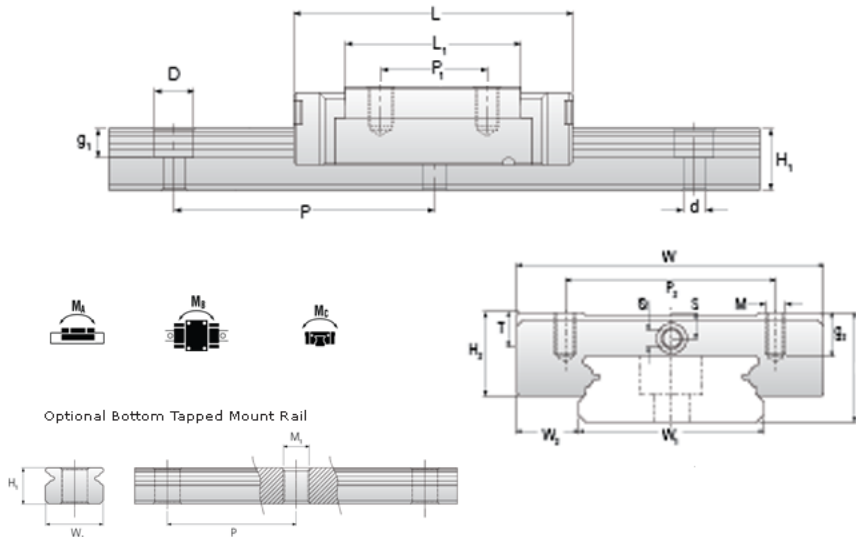

NMR 7WL EE Assembly

Call 800-321-7800 or visit us online at www.nookindustries.com to configure and order your NMR 7WL EE Assembly today!

Dimensions	
H [mm]	9
W2 [mm]	5.5
Wide Miniature Block Four Mounting Holes	
Details	
Size [mm]	7
Dimensions	
W [mm]	25
L [mm]	41.5
L1 [mm]	30.1
h2 [mm]	7.5
P1 [mm]	19
P2 [mm]	19
M x g2	M3 x 3
Ø [mm]	1.1
S [mm]	1.9
T [mm]	3.2
Forces and Torques	
Basic Load Ratings C [N]	1570
Basic Load Ratings C0 [N]	3140
Static Moment Ratings-Ma [N-m]	22.7
Static Moment Ratings-Mb [N-m]	14.9
Static Moment Ratings-Mc [N-m]	14.9
Weight	
Weight-Block [g]	27
Wide Miniature Rail Top Mount Single Row	
Details	
Size [mm]	7
Dimensions	
H [mm]	9
W1 [mm]	14
H1 [mm]	5.2
P [mm]	30
D [mm]	5
d1 [mm]	3.5
g1 [mm]	3.5
Weight	
Weights-Rail [g/m]	516.0
Wide Miniature Rail Bottom Tapped Mount Single Row	
Details	
Size [mm]	7
Dimensions	
H1 [mm]	7.5
W1 [mm]	18
P [mm]	30
M1	M4 x 0.7
Weight	