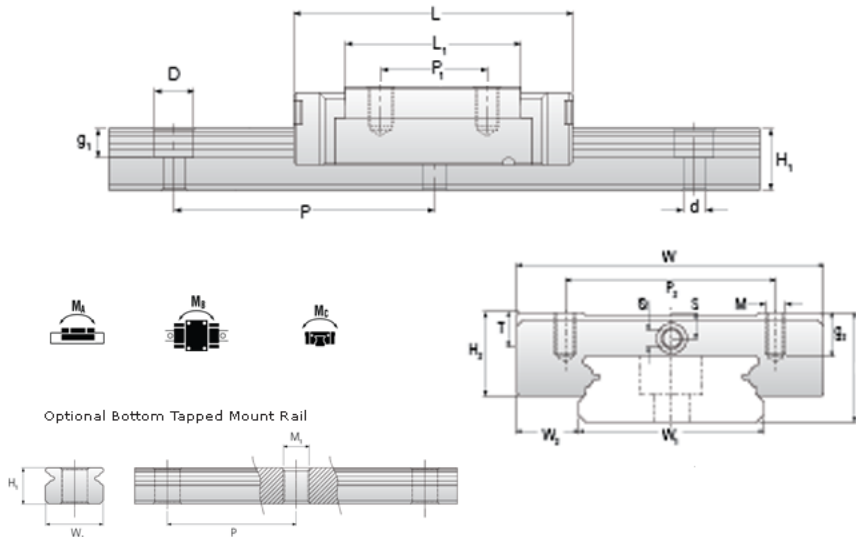

NMR 7WL EE Assembly

Call 800-321-7800 or visit us online at www.nookindustries.com to configure and order your NMR 7WL EE Assembly today!

Dimensions

H [mm]	9
W2 [mm]	5.5

Wide Miniature Block Four Mounting Holes

Details

Size [mm]	7
-----------	---

Dimensions

W [mm]	25
L [mm]	41.5
L1 [mm]	30.1
h2 [mm]	7.5
P1 [mm]	19
P2 [mm]	19
M x g2	M3 x 3
Ø [mm]	1.1
S [mm]	1.9
T [mm]	3.2

Forces and Torques

Basic Load Ratings C [N]	1570
Basic Load Ratings C0 [N]	3140
Static Moment Ratings-Ma [N-m]	22.7
Static Moment Ratings-Mb [N-m]	14.9
Static Moment Ratings-Mc [N-m]	14.9

Weight

Weight-Block [g]	27
------------------	----

Wide Miniature Rail Top Mount Single Row

Details

Size [mm]	7
-----------	---

Dimensions

H [mm]	9
W1 [mm]	14
H1 [mm]	5.2
P [mm]	30
D [mm]	5
d1 [mm]	3.5
g1 [mm]	3.5

Weight

Weights-Rail [g/m]	516.0
--------------------	-------

Wide Miniature Rail Bottom Tapped Mount Single Row

Details

Size [mm]	7
-----------	---

Dimensions

H1 [mm]	7.5
W1 [mm]	18
P [mm]	30
M1	M4 x 0.7

Weight