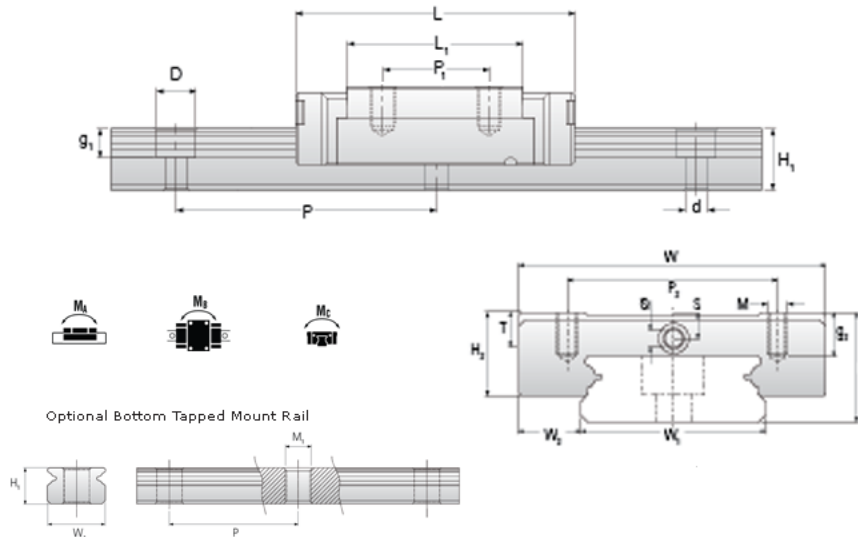

## NMR 7WN EE Assembly

Call 800-321-7800 or visit us online at [www.nookindustries.com](http://www.nookindustries.com) to configure and order your NMR 7WN EE Assembly today!

<b>Dimensions</b>	
H [mm]	9
W2 [mm]	5.5
<b>Wide Miniature Block Four Mounting Holes</b>	
<b>Details</b>	
Size [mm]	7
<b>Dimensions</b>	
W [mm]	25
L [mm]	32.5
L1 [mm]	21.2
h2 [mm]	7.5
P1 [mm]	10
P2 [mm]	19
M x g2	M3 x 3
Ø [mm]	1.1
S [mm]	1.9
T [mm]	3.2
<b>Forces and Torques</b>	
Basic Load Ratings C [N]	1180
Basic Load Ratings C0 [N]	2095
Static Moment Ratings-Ma [N-m]	15.0
Static Moment Ratings-Mb [N-m]	7.3
Static Moment Ratings-Mc [N-m]	7.3
<b>Weight</b>	
Weight-Block [g]	19
<b>Wide Miniature Rail Top Mount Single Row</b>	
<b>Details</b>	
Size [mm]	7
<b>Dimensions</b>	
H [mm]	9
W1 [mm]	14
H1 [mm]	5.2
P [mm]	30
D [mm]	5
d1 [mm]	3.5
g1 [mm]	3.5
<b>Weight</b>	
Weights-Rail [g/m]	516.0
<b>Wide Miniature Rail Bottom Tapped Mount Single Row</b>	
<b>Details</b>	
Size [mm]	7
<b>Dimensions</b>	
H1 [mm]	7.5
W1 [mm]	18
P [mm]	30
M1	M4 x 0.7
<b>Weight</b>	