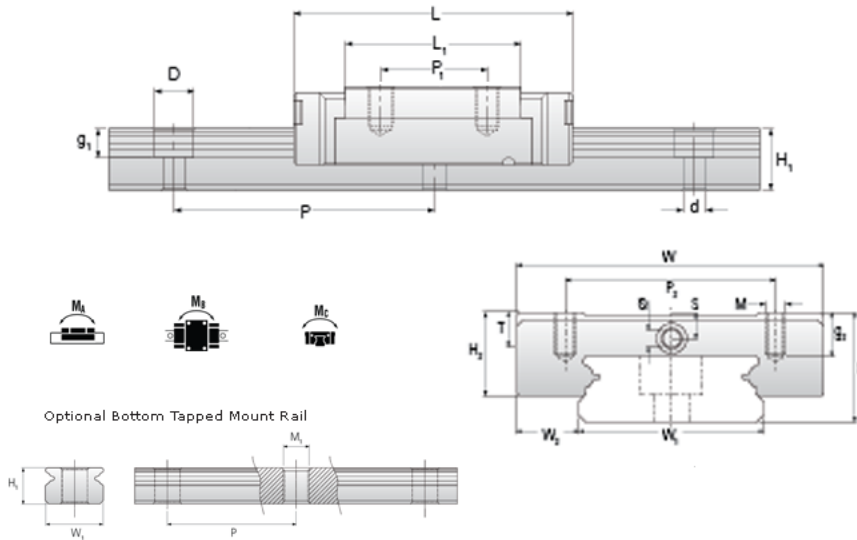

NMR 12WL ZUE Assembly

Call 800-321-7800 or visit us online at www.nookindustries.com to configure and order your NMR 12WL ZUE Assembly today!

Dimensions	
H [mm]	14
W ₂ [mm]	8
Wide Miniature Block Four Mounting Holes	
Details	
Size [mm]	12
Dimensions	
W [mm]	40
L [mm]	60.8
L ₁ [mm]	46
h ₂ [mm]	11.2
P ₁ [mm]	28
P ₂ [mm]	28
M × g ₂	M3 × 3.5
∅ [mm]	1.3
S [mm]	3.1
T [mm]	4.5
Forces and Torques	
Basic Load Ratings C [N]	4070
Basic Load Ratings C ₀ [N]	7800
Static Moment Ratings-M _a [N-m]	95.6
Static Moment Ratings-M _b [N-m]	56.4
Static Moment Ratings-M _c [N-m]	56.4
Weight	
Weight-Block [g]	96
Wide Miniature Rail Top Mount Single Row	
Details	
Size [mm]	12
Dimensions	
H [mm]	14
W ₁ [mm]	24
H ₁ [mm]	8.5
P [mm]	40
D [mm]	8
d ₁ [mm]	4.5
g ₁ [mm]	4.5
Weight	
Weights-Rail [g/m]	1472.0
Wide Miniature Rail Bottom Tapped Mount Single Row	
Details	
Size [mm]	12
Dimensions	
H ₁ [mm]	9.5
W ₁ [mm]	42
P [mm]	40
M ₁	M5 × 0.8
Weight	