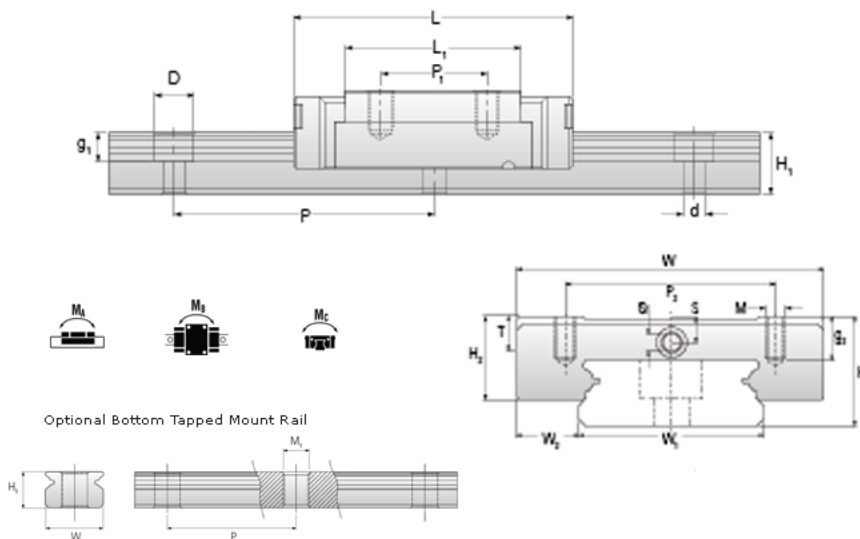

NMR 12WN ZUE Assembly

Call 800-321-7800 or visit us online at www.nookindustries.com to configure and order your NMR 12WN ZUE Assembly today!

Dimensions	
H [mm]	14
W2 [mm]	8
Wide Miniature Block Four Mounting Holes	
Details	
Size [mm]	12
Dimensions	
W [mm]	40
L [mm]	45.8
L1 [mm]	31
h2 [mm]	11.2
P1 [mm]	15
P2 [mm]	28
M x g2	M3 x 3.5
Ø [mm]	1.3
S [mm]	3.1
T [mm]	4.5
Forces and Torques	
Basic Load Ratings C [N]	3065
Basic Load Ratings C0 [N]	5200
Static Moment Ratings-Ma [N-m]	63.7
Static Moment Ratings-Mb [N-m]	26.3
Static Moment Ratings-Mc [N-m]	26.3
Weight	
Weight-Block [g]	68
Wide Miniature Rail Top Mount Single Row	
Details	
Size [mm]	12
Dimensions	
H [mm]	14
W1 [mm]	24
H1 [mm]	8.5
P [mm]	40
D [mm]	8
d1 [mm]	4.5
g1 [mm]	4.5
Weight	
Weights-Rail [g/m]	1472.0
Wide Miniature Rail Bottom Tapped Mount Single Row	
Details	
Size [mm]	12
Dimensions	
H1 [mm]	9.5
W1 [mm]	42
P [mm]	40
M1	M5 x 0.8
Weight	