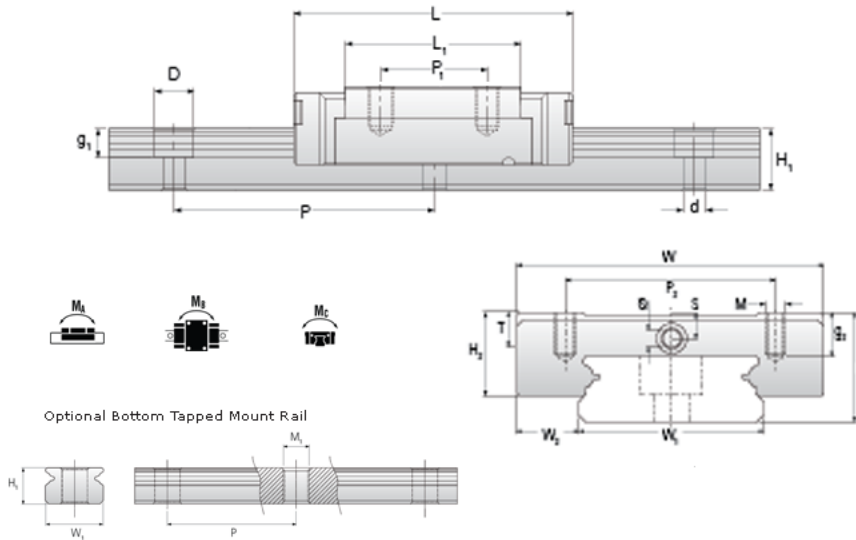

NMR 9WN ZUE Assembly

Call 800-321-7800 or visit us online at www.nookindustries.com to configure and order your NMR 9WN ZUE Assembly today!

Dimensions	
H [mm]	12
W2 [mm]	6
Wide Miniature Block Four Mounting Holes	
Details	
Size [mm]	9
Dimensions	
W [mm]	30
L [mm]	40.2
L1 [mm]	27.9
h2 [mm]	9.4
P1 [mm]	12
P2 [mm]	21
M x g2	M3 x 3
Ø [mm]	1.3
S [mm]	2.6
T [mm]	4
Forces and Torques	
Basic Load Ratings C [N]	2030
Basic Load Ratings C0 [N]	3605
Static Moment Ratings-Ma [N-m]	33.2
Static Moment Ratings-Mb [N-m]	13.7
Static Moment Ratings-Mc [N-m]	13.7
Weight	
Weight-Block [g]	37
Wide Miniature Rail Top Mount Single Row	
Details	
Size [mm]	9
Dimensions	
H [mm]	12
W1 [mm]	18
H1 [mm]	7.3
P [mm]	30
D [mm]	6
d1 [mm]	3.5
g1 [mm]	3.5
Weight	
Weights-Rail [g/m]	940.0
Wide Miniature Rail Bottom Tapped Mount Single Row	
Details	
Size [mm]	9
Dimensions	
H1 [mm]	8.5
W1 [mm]	24
P [mm]	40
M1	M5 x 0.8
Weight	