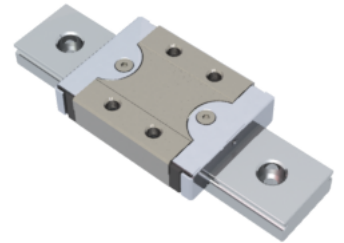

NMR 9WN ZUE Assembly

Call 800-321-7800 or visit us online at www.nookindustries.com to configure and order your NMR 9WN ZUE Assembly today!

Dimensions	
H [mm]	12
W2 [mm]	6
Wide Miniature Block Four Mounting Holes	
Details	
Size [mm]	9
Dimensions	
W [mm]	30
L [mm]	40.2
L1 [mm]	27.9
h2 [mm]	9.4
P1 [mm]	12
P2 [mm]	21
M x g2	M3 x 3
Ø [mm]	1.3
S [mm]	2.6
T [mm]	4
Forces and Torques	
Basic Load Ratings C [N]	2030
Basic Load Ratings C0 [N]	3605
Static Moment Ratings-Ma [N-m]	33.2
Static Moment Ratings-Mb [N-m]	13.7
Static Moment Ratings-Mc [N-m]	13.7
Weight	
Weight-Block [g]	37
Wide Miniature Rail Top Mount Single Row	
Details	
Size [mm]	9
Dimensions	
H [mm]	12
W1 [mm]	18
H1 [mm]	7.3
P [mm]	30
D [mm]	6
d1 [mm]	3.5
g1 [mm]	3.5
Weight	
Weights-Rail [g/m]	940.0
Wide Miniature Rail Bottom Tapped Mount Single Row	
Details	
Size [mm]	9
Dimensions	
H1 [mm]	8.5
W1 [mm]	24
P [mm]	40
M1	M5 x 0.8
Weight	