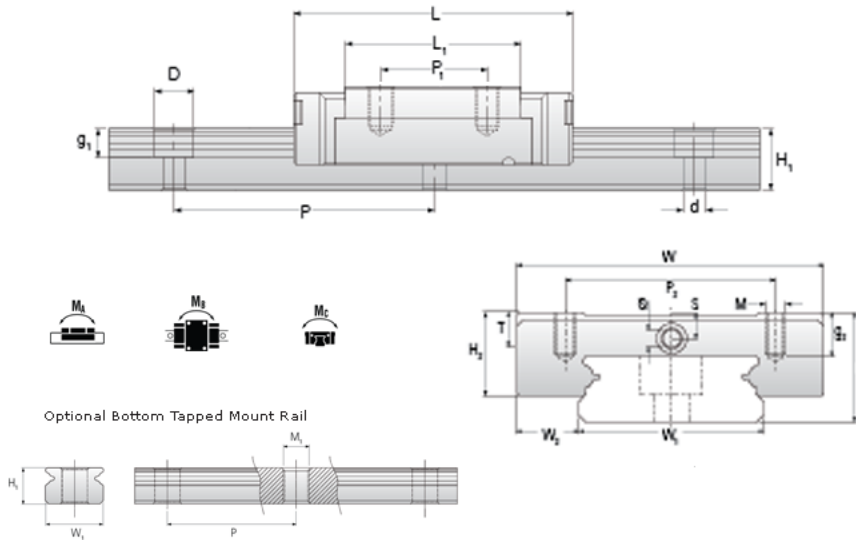

## NMR 7WL ZUE Assembly

Call 800-321-7800 or visit us online at [www.nookindustries.com](http://www.nookindustries.com) to configure and order your NMR 7WL ZUE Assembly today!

<b>Dimensions</b>	
H [mm]	9
W2 [mm]	5.5
<b>Wide Miniature Block Four Mounting Holes</b>	
<b>Details</b>	
Size [mm]	7
<b>Dimensions</b>	
W [mm]	25
L [mm]	41.5
L1 [mm]	30.1
h2 [mm]	7.6
P1 [mm]	19
P2 [mm]	19
M x g2	M3 x 3
Ø [mm]	1.1
S [mm]	1.9
T [mm]	3.2
<b>Forces and Torques</b>	
Basic Load Ratings C [N]	1570
Basic Load Ratings C0 [N]	3140
Static Moment Ratings-Ma [N-m]	22.7
Static Moment Ratings-Mb [N-m]	14.9
Static Moment Ratings-Mc [N-m]	14.9
<b>Weight</b>	
Weight-Block [g]	27
<b>Wide Miniature Rail Top Mount Single Row</b>	
<b>Details</b>	
Size [mm]	7
<b>Dimensions</b>	
H [mm]	9
W1 [mm]	14
H1 [mm]	5.2
P [mm]	30
D [mm]	5
d1 [mm]	3.5
g1 [mm]	3.5
<b>Weight</b>	
Weights-Rail [g/m]	516.0
<b>Wide Miniature Rail Bottom Tapped Mount Single Row</b>	
<b>Details</b>	
Size [mm]	7
<b>Dimensions</b>	
H1 [mm]	7.5
W1 [mm]	18
P [mm]	30
M1	M4 x 0.7
<b>Weight</b>	