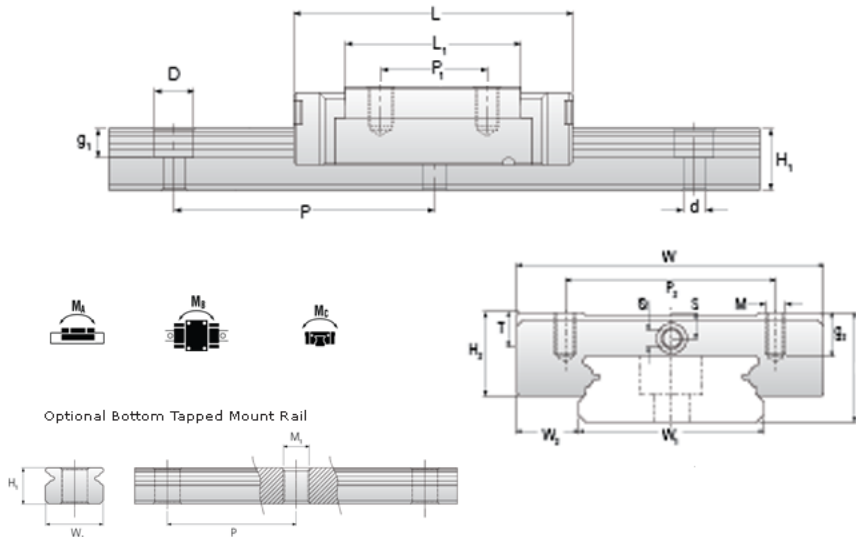

## NMR 7WN ZUE Assembly

Call 800-321-7800 or visit us online at [www.nookindustries.com](http://www.nookindustries.com) to configure and order your NMR 7WN ZUE Assembly today!

<b>Dimensions</b>	
H [mm]	9
W2 [mm]	5.5
<b>Wide Miniature Block Four Mounting Holes</b>	
<b>Details</b>	
Size [mm]	7
<b>Dimensions</b>	
W [mm]	25
L [mm]	32.5
L1 [mm]	21.2
h2 [mm]	7.6
P1 [mm]	10
P2 [mm]	19
M x g2	M3 x 3
Ø [mm]	1.1
S [mm]	1.9
T [mm]	3.2
<b>Forces and Torques</b>	
Basic Load Ratings C [N]	1180
Basic Load Ratings C0 [N]	2095
Static Moment Ratings-Ma [N-m]	15.0
Static Moment Ratings-Mb [N-m]	7.3
Static Moment Ratings-Mc [N-m]	7.3
<b>Weight</b>	
Weight-Block [g]	19
<b>Wide Miniature Rail Top Mount Single Row</b>	
<b>Details</b>	
Size [mm]	7
<b>Dimensions</b>	
H [mm]	9
W1 [mm]	14
H1 [mm]	5.2
P [mm]	30
D [mm]	5
d1 [mm]	3.5
g1 [mm]	3.5
<b>Weight</b>	
Weights-Rail [g/m]	516.0
<b>Wide Miniature Rail Bottom Tapped Mount Single Row</b>	
<b>Details</b>	
Size [mm]	7
<b>Dimensions</b>	
H1 [mm]	7.5
W1 [mm]	18
P [mm]	30
M1	M4 x 0.7
<b>Weight</b>	