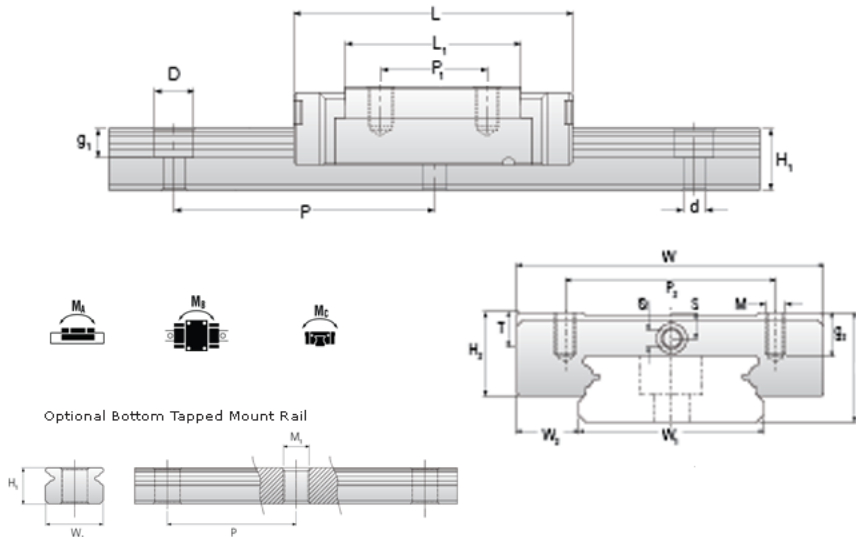

NMR 7WN ZUE Assembly

Call 800-321-7800 or visit us online at www.nookindustries.com to configure and order your NMR 7WN ZUE Assembly today!

Dimensions

H [mm]	9
W2 [mm]	5.5

Wide Miniature Block Four Mounting Holes

Details

Size [mm]	7
-----------	---

Dimensions

W [mm]	25
L [mm]	32.5
L1 [mm]	21.2
h2 [mm]	7.6
P1 [mm]	10
P2 [mm]	19
M x g2	M3 x 3
Ø [mm]	1.1
S [mm]	1.9
T [mm]	3.2

Forces and Torques

Basic Load Ratings C [N]	1180
Basic Load Ratings C0 [N]	2095
Static Moment Ratings-Ma [N-m]	15.0
Static Moment Ratings-Mb [N-m]	7.3
Static Moment Ratings-Mc [N-m]	7.3

Weight

Weight-Block [g]	19
------------------	----

Wide Miniature Rail Top Mount Single Row

Details

Size [mm]	7
-----------	---

Dimensions

H [mm]	9
W1 [mm]	14
H1 [mm]	5.2
P [mm]	30
D [mm]	5
d1 [mm]	3.5
g1 [mm]	3.5

Weight

Weights-Rail [g/m]	516.0
--------------------	-------

Wide Miniature Rail Bottom Tapped Mount Single Row

Details

Size [mm]	7
-----------	---

Dimensions

H1 [mm]	7.5
W1 [mm]	18
P [mm]	30
M1	M4 x 0.7

Weight