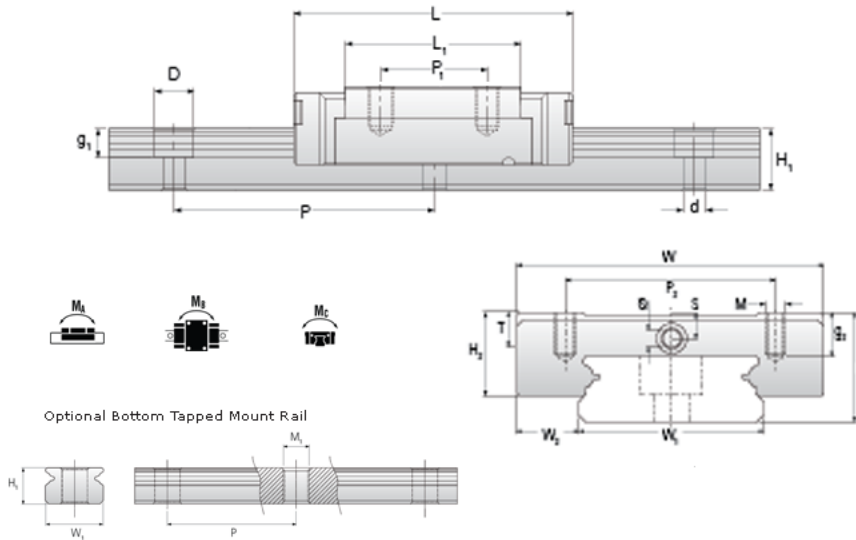

## NMR 7WN ZUE Assembly

Call 800-321-7800 or visit us online at [www.nookindustries.com](http://www.nookindustries.com) to configure and order your NMR 7WN ZUE Assembly today!

<b>Dimensions</b>	
H [mm]	9
W2 [mm]	5.5
<b>Wide Miniature Block Four Mounting Holes</b>	
<b>Details</b>	
Size [mm]	7
<b>Dimensions</b>	
W [mm]	25
L [mm]	32.5
L1 [mm]	21.2
h2 [mm]	7.6
P1 [mm]	10
P2 [mm]	19
M x g2	M3 x 3
Ø [mm]	1.1
S [mm]	1.9
T [mm]	3.2
<b>Forces and Torques</b>	
Basic Load Ratings C [N]	1180
Basic Load Ratings C0 [N]	2095
Static Moment Ratings-Ma [N-m]	15.0
Static Moment Ratings-Mb [N-m]	7.3
Static Moment Ratings-Mc [N-m]	7.3
<b>Weight</b>	
Weight-Block [g]	19
<b>Wide Miniature Rail Top Mount Single Row</b>	
<b>Details</b>	
Size [mm]	7
<b>Dimensions</b>	
H [mm]	9
W1 [mm]	14
H1 [mm]	5.2
P [mm]	30
D [mm]	5
d1 [mm]	3.5
g1 [mm]	3.5
<b>Weight</b>	
Weights-Rail [g/m]	516.0
<b>Wide Miniature Rail Bottom Tapped Mount Single Row</b>	
<b>Details</b>	
Size [mm]	7
<b>Dimensions</b>	
H1 [mm]	7.5
W1 [mm]	18
P [mm]	30
M1	M4 x 0.7
<b>Weight</b>	