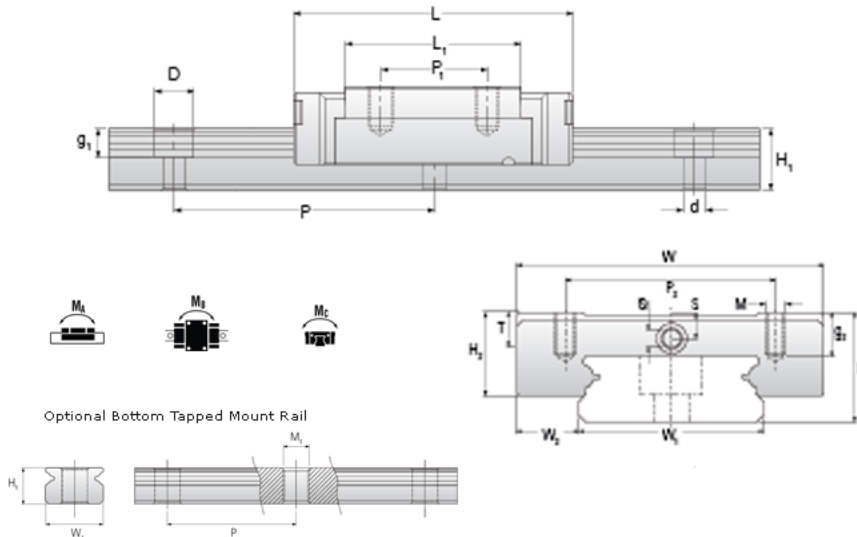

NMR 12WL SUE Assembly

Call 800-321-7800 or visit us online at www.nookindustries.com to configure and order your NMR 12WL SUE Assembly today!

Dimensions	
H [mm]	14
W2 [mm]	8
Wide Miniature Block Four Mounting Holes	
Details	
Size [mm]	12
Dimensions	
W [mm]	40
L [mm]	60.8
L1 [mm]	46
h2 [mm]	11.2
P1 [mm]	28
P2 [mm]	28
M x g2	M3 x 3.5
Ø [mm]	1.3
S [mm]	3.1
T [mm]	4.5
Forces and Torques	
Basic Load Ratings C [N]	4070
Basic Load Ratings C0 [N]	7800
Static Moment Ratings-Ma [N-m]	95.6
Static Moment Ratings-Mb [N-m]	56.4
Static Moment Ratings-Mc [N-m]	56.4
Weight	
Weight-Block [g]	96
Wide Miniature Rail Top Mount Single Row	
Details	
Size [mm]	12
Dimensions	
H [mm]	14
W1 [mm]	24
H1 [mm]	8.5
P [mm]	40
D [mm]	8
d1 [mm]	4.5
g1 [mm]	4.5
Weight	
Weights-Rail [g/m]	1472.0
Wide Miniature Rail Bottom Tapped Mount Single Row	
Details	
Size [mm]	12
Dimensions	
H1 [mm]	9.5
W1 [mm]	42
P [mm]	40
M1	M5 x 0.8
Weight	