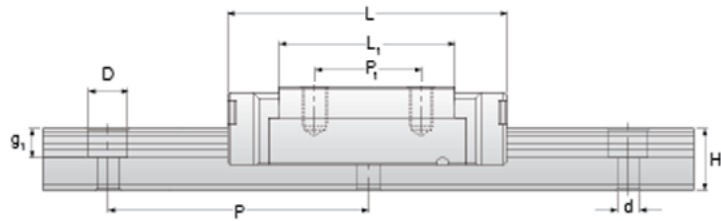

NMR 12WL SUE Assembly

Call 800-321-7800 or visit us online at www.nookindustries.com to configure and order your NMR 12WL SUE Assembly today!

Optional Bottom Tapped Mount Rail

Dimensions

H [mm]	14
W2 [mm]	8

Wide Miniature Block Four Mounting Holes

Details

Size [mm]	12
-----------	----

Dimensions

W [mm]	40
L [mm]	60.8
L1 [mm]	46
h2 [mm]	11.2
P1 [mm]	28
P2 [mm]	28
M x g2	M3 x 3.5
Ø [mm]	1.3
S [mm]	3.1
T [mm]	4.5

Wide Miniature Rail Top Mount Single Row

Details

Size [mm]	12
-----------	----

Dimensions

H [mm]	14
W1 [mm]	24
H1 [mm]	8.5
P [mm]	40
D [mm]	8
d1 [mm]	4.5
g1 [mm]	4.5

Weight

Weights-Rail [g/m]	1472.0
--------------------	--------

Wide Miniature Rail Bottom Tapped Mount Single Row

Details

Size [mm]	12
-----------	----

Dimensions

H1 [mm]	9.5
W1 [mm]	42
P [mm]	40
M1	M5 x 0.8

Weight