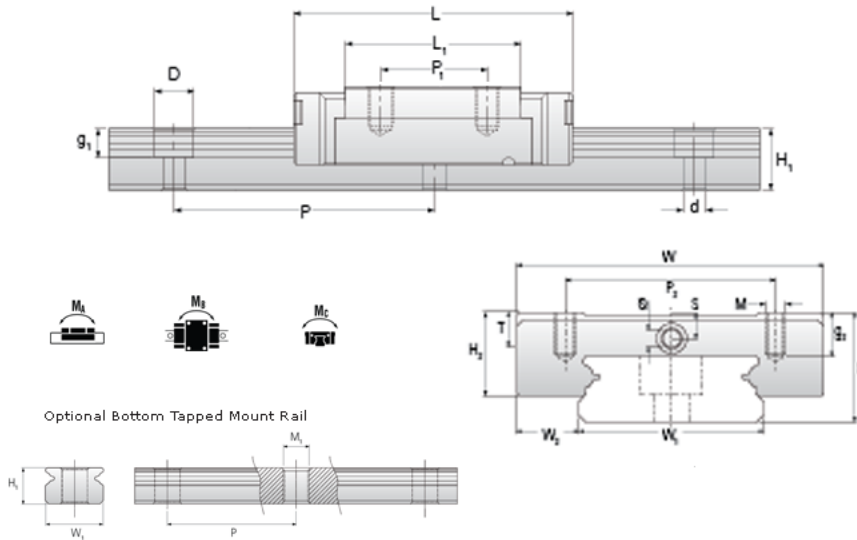

## NMR 12WL SUE Assembly

Call 800-321-7800 or visit us online at [www.nookindustries.com](http://www.nookindustries.com) to configure and order your NMR 12WL SUE Assembly today!

<b>Dimensions</b>	
H [mm]	14
W2 [mm]	8
<b>Wide Miniature Block Four Mounting Holes</b>	
<b>Details</b>	
Size [mm]	12
<b>Dimensions</b>	
W [mm]	40
L [mm]	60.8
L1 [mm]	46
h2 [mm]	11.2
P1 [mm]	28
P2 [mm]	28
M x g2	M3 x 3.5
Ø [mm]	1.3
S [mm]	3.1
T [mm]	4.5
<b>Forces and Torques</b>	
Basic Load Ratings C [N]	4070
Basic Load Ratings C0 [N]	7800
Static Moment Ratings-Ma [N-m]	95.6
Static Moment Ratings-Mb [N-m]	56.4
Static Moment Ratings-Mc [N-m]	56.4
<b>Weight</b>	
Weight-Block [g]	96
<b>Wide Miniature Rail Top Mount Single Row</b>	
<b>Details</b>	
Size [mm]	12
<b>Dimensions</b>	
H [mm]	14
W1 [mm]	24
H1 [mm]	8.5
P [mm]	40
D [mm]	8
d1 [mm]	4.5
g1 [mm]	4.5
<b>Weight</b>	
Weights-Rail [g/m]	1472.0
<b>Wide Miniature Rail Bottom Tapped Mount Single Row</b>	
<b>Details</b>	
Size [mm]	12
<b>Dimensions</b>	
H1 [mm]	9.5
W1 [mm]	42
P [mm]	40
M1	M5 x 0.8
<b>Weight</b>	