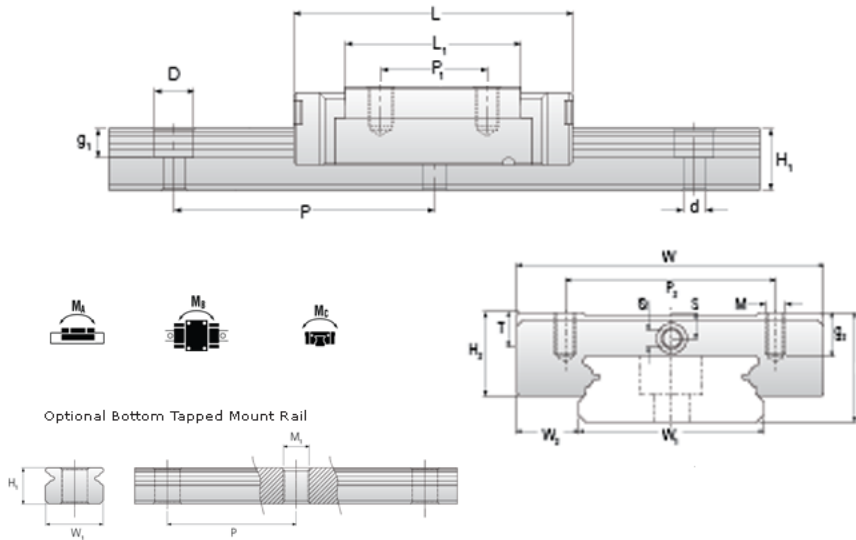

NMR 12WL SUE Assembly

Call 800-321-7800 or visit us online at www.nookindustries.com to configure and order your NMR 12WL SUE Assembly today!

Dimensions	
H [mm]	14
W ₂ [mm]	8
Wide Miniature Block Four Mounting Holes	
Details	
Size [mm]	12
Dimensions	
W [mm]	40
L [mm]	60.8
L ₁ [mm]	46
h ₂ [mm]	11.2
P ₁ [mm]	28
P ₂ [mm]	28
M × g ₂	M3 × 3.5
∅ [mm]	1.3
S [mm]	3.1
T [mm]	4.5
Forces and Torques	
Basic Load Ratings C [N]	4070
Basic Load Ratings C ₀ [N]	7800
Static Moment Ratings-M _a [N-m]	95.6
Static Moment Ratings-M _b [N-m]	56.4
Static Moment Ratings-M _c [N-m]	56.4
Weight	
Weight-Block [g]	96
Wide Miniature Rail Top Mount Single Row	
Details	
Size [mm]	12
Dimensions	
H [mm]	14
W ₁ [mm]	24
H ₁ [mm]	8.5
P [mm]	40
D [mm]	8
d ₁ [mm]	4.5
g ₁ [mm]	4.5
Weight	
Weights-Rail [g/m]	1472.0
Wide Miniature Rail Bottom Tapped Mount Single Row	
Details	
Size [mm]	12
Dimensions	
H ₁ [mm]	9.5
W ₁ [mm]	42
P [mm]	40
M ₁	M5 × 0.8
Weight	