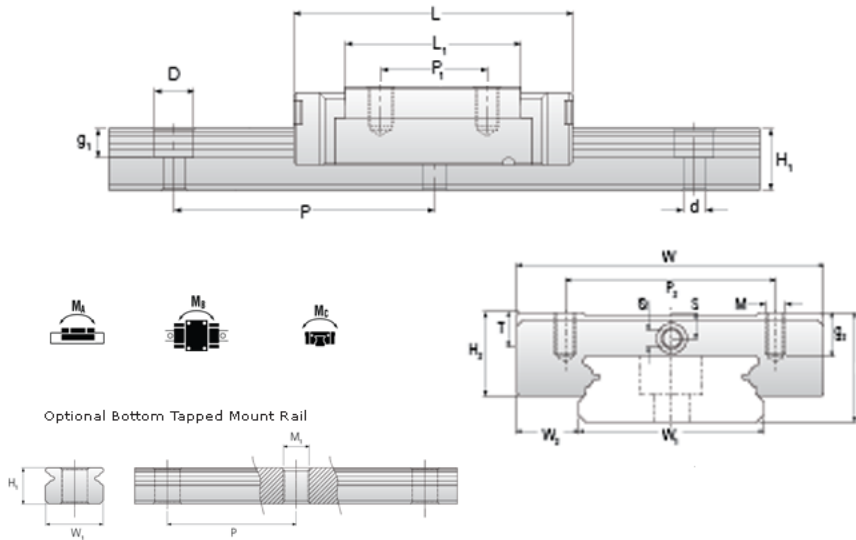

NMR 12WL SUE Assembly

Call 800-321-7800 or visit us online at www.nookindustries.com to configure and order your NMR 12WL SUE Assembly today!

Dimensions	
H [mm]	14
W2 [mm]	8
Wide Miniature Block Four Mounting Holes	
Details	
Size [mm]	12
Dimensions	
W [mm]	40
L [mm]	60.8
L1 [mm]	46
h2 [mm]	11.2
P1 [mm]	28
P2 [mm]	28
M x g2	M3 x 3.5
Ø [mm]	1.3
S [mm]	3.1
T [mm]	4.5
Forces and Torques	
Basic Load Ratings C [N]	4070
Basic Load Ratings C0 [N]	7800
Static Moment Ratings-Ma [N-m]	95.6
Static Moment Ratings-Mb [N-m]	56.4
Static Moment Ratings-Mc [N-m]	56.4
Weight	
Weight-Block [g]	96
Wide Miniature Rail Top Mount Single Row	
Details	
Size [mm]	12
Dimensions	
H [mm]	14
W1 [mm]	24
H1 [mm]	8.5
P [mm]	40
D [mm]	8
d1 [mm]	4.5
g1 [mm]	4.5
Weight	
Weights-Rail [g/m]	1472.0
Wide Miniature Rail Bottom Tapped Mount Single Row	
Details	
Size [mm]	12
Dimensions	
H1 [mm]	9.5
W1 [mm]	42
P [mm]	40
M1	M5 x 0.8
Weight	