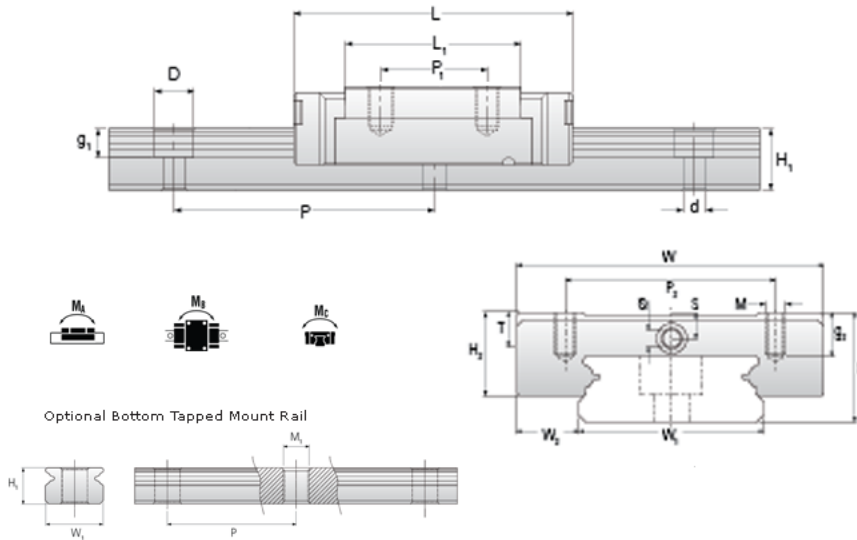

NMR 12WL SUE Assembly

Call 800-321-7800 or visit us online at www.nookindustries.com to configure and order your NMR 12WL SUE Assembly today!

Dimensions	
H [mm]	14
W2 [mm]	8
Wide Miniature Block Four Mounting Holes	
Details	
Size [mm]	12
Dimensions	
W [mm]	40
L [mm]	60.8
L1 [mm]	46
h2 [mm]	11.2
P1 [mm]	28
P2 [mm]	28
M x g2	M3 x 3.5
Ø [mm]	1.3
S [mm]	3.1
T [mm]	4.5
Forces and Torques	
Basic Load Ratings C [N]	4070
Basic Load Ratings C0 [N]	7800
Static Moment Ratings-Ma [N-m]	95.6
Static Moment Ratings-Mb [N-m]	56.4
Static Moment Ratings-Mc [N-m]	56.4
Weight	
Weight-Block [g]	96
Wide Miniature Rail Top Mount Single Row	
Details	
Size [mm]	12
Dimensions	
H [mm]	14
W1 [mm]	24
H1 [mm]	8.5
P [mm]	40
D [mm]	8
d1 [mm]	4.5
g1 [mm]	4.5
Weight	
Weights-Rail [g/m]	1472.0
Wide Miniature Rail Bottom Tapped Mount Single Row	
Details	
Size [mm]	12
Dimensions	
H1 [mm]	9.5
W1 [mm]	42
P [mm]	40
M1	M5 x 0.8
Weight	