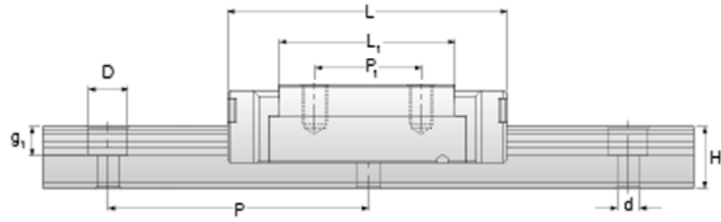

NMR 12WN SUE Assembly

Call 800-321-7800 or visit us online at www.nookindustries.com to configure and order your NMR 12WN SUE Assembly today!

Optional Bottom Tapped Mount Rail

Dimensions

H [mm]	14
W2 [mm]	8

Wide Miniature Block Four Mounting Holes

Details

Size [mm]	12
-----------	----

Dimensions

W [mm]	40
L [mm]	45.8
L1 [mm]	31
h2 [mm]	11.2
P1 [mm]	15
P2 [mm]	28
M x g2	M3 x 3.5
Ø [mm]	1.3
S [mm]	3.1
T [mm]	4.5

Wide Miniature Rail Top Mount Single Row

Details

Size [mm]	12
-----------	----

Dimensions

H [mm]	14
W1 [mm]	24
H1 [mm]	8.5
P [mm]	40
D [mm]	8
d1 [mm]	4.5
g1 [mm]	4.5

Weight

Weights-Rail [g/m]	1472.0
--------------------	--------

Wide Miniature Rail Bottom Tapped Mount Single Row

Details

Size [mm]	12
-----------	----

Dimensions

H1 [mm]	9.5
W1 [mm]	42
P [mm]	40
M1	M5 x 0.8

Weight