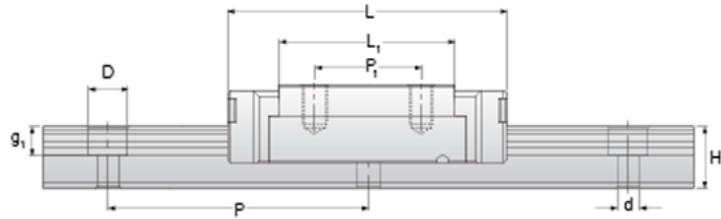

NMR 12WN SUE Assembly

Call 800-321-7800 or visit us online at www.nookindustries.com to configure and order your NMR 12WN SUE Assembly today!

Optional Bottom Tapped Mount Rail

Dimensions

H [mm]	14
W2 [mm]	8

Wide Miniature Block Four Mounting Holes

Details

Size [mm]	12
-----------	----

Dimensions

W [mm]	40
L [mm]	45.8
L1 [mm]	31
h2 [mm]	11.2
P1 [mm]	15
P2 [mm]	28
M x g2	M3 x 3.5
Ø [mm]	1.3
S [mm]	3.1
T [mm]	4.5

Wide Miniature Rail Top Mount Single Row

Details

Size [mm]	12
-----------	----

Dimensions

H [mm]	14
W1 [mm]	24
H1 [mm]	8.5
P [mm]	40
D [mm]	8
d1 [mm]	4.5
g1 [mm]	4.5

Weight

Weights-Rail [g/m]	1472.0
--------------------	--------

Wide Miniature Rail Bottom Tapped Mount Single Row

Details

Size [mm]	12
-----------	----

Dimensions

H1 [mm]	9.5
W1 [mm]	42
P [mm]	40
M1	M5 x 0.8

Weight