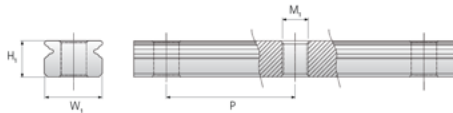

NMR 12WN SUE Assembly

Call 800-321-7800 or visit us online at www.nookindustries.com to configure and order your NMR 12WN SUE Assembly today!

Optional Bottom Tapped Mount Rail

Dimensions

H [mm]	14
W2 [mm]	8

Wide Miniature Block Four Mounting Holes

Details

Size [mm]	12
-----------	----

Dimensions

W [mm]	40
L [mm]	45.8
L1 [mm]	31
h2 [mm]	11.2
P1 [mm]	15
P2 [mm]	28
M x g2	M3 x 3.5
Ø [mm]	1.3
S [mm]	3.1
T [mm]	4.5

Wide Miniature Rail Top Mount Single Row

Details

Size [mm]	12
-----------	----

Dimensions

H [mm]	14
W1 [mm]	24
H1 [mm]	8.5
P [mm]	40
D [mm]	8
d1 [mm]	4.5
g1 [mm]	4.5

Weight

Weights-Rail [g/m]	1472.0
--------------------	--------

Wide Miniature Rail Bottom Tapped Mount Single Row

Details

Size [mm]	12
-----------	----

Dimensions

H1 [mm]	9.5
W1 [mm]	42
P [mm]	40
M1	M5 x 0.8

Weight