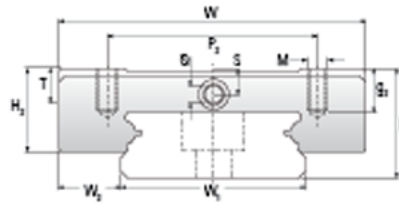

NMR 12WN SUE Assembly

Call 800-321-7800 or visit us online at www.nookindustries.com to configure and order your NMR 12WN SUE Assembly today!

Optional Bottom Tapped Mount Rail

Dimensions

H [mm]	14
W2 [mm]	8

Wide Miniature Block Four Mounting Holes

Details

Size [mm]	12
-----------	----

Dimensions

W [mm]	40
L [mm]	45.8
L1 [mm]	31
h2 [mm]	11.2
P1 [mm]	15
P2 [mm]	28
M x g2	M3 x 3.5
Ø [mm]	1.3
S [mm]	3.1
T [mm]	4.5

Wide Miniature Rail Top Mount Single Row

Details

Size [mm]	12
-----------	----

Dimensions

H [mm]	14
W1 [mm]	24
H1 [mm]	8.5
P [mm]	40
D [mm]	8
d1 [mm]	4.5
g1 [mm]	4.5

Weight

Weights-Rail [g/m]	1472.0
--------------------	--------

Wide Miniature Rail Bottom Tapped Mount Single Row

Details

Size [mm]	12
-----------	----

Dimensions

H1 [mm]	9.5
W1 [mm]	42
P [mm]	40
M1	M5 x 0.8

Weight