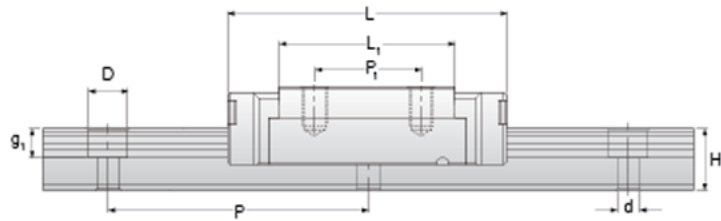

NMR 12WN SUE Assembly

Call 800-321-7800 or visit us online at www.nookindustries.com to configure and order your NMR 12WN SUE Assembly today!

Optional Bottom Tapped Mount Rail

Dimensions

H [mm]	14
W2 [mm]	8

Wide Miniature Block Four Mounting Holes

Details

Size [mm]	12
-----------	----

Dimensions

W [mm]	40
L [mm]	45.8
L1 [mm]	31
h2 [mm]	11.2
P1 [mm]	15
P2 [mm]	28
M x g2	M3 x 3.5
Ø [mm]	1.3
S [mm]	3.1
T [mm]	4.5

Wide Miniature Rail Top Mount Single Row

Details

Size [mm]	12
-----------	----

Dimensions

H [mm]	14
W1 [mm]	24
H1 [mm]	8.5
P [mm]	40
D [mm]	8
d1 [mm]	4.5
g1 [mm]	4.5

Weight

Weights-Rail [g/m]	1472.0
--------------------	--------

Wide Miniature Rail Bottom Tapped Mount Single Row

Details

Size [mm]	12
-----------	----

Dimensions

H1 [mm]	9.5
W1 [mm]	42
P [mm]	40
M1	M5 x 0.8

Weight