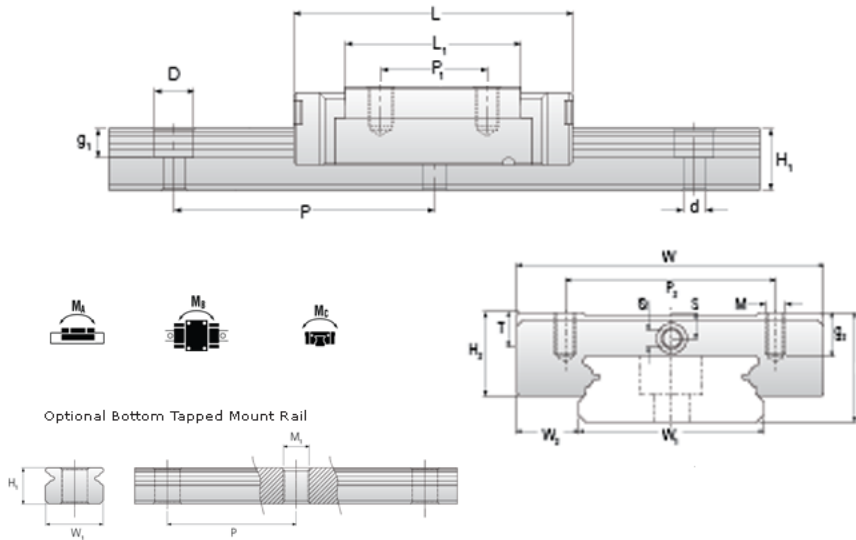

NMR 9WL SUE Assembly

Call 800-321-7800 or visit us online at www.nookindustries.com to configure and order your NMR 9WL SUE Assembly today!

Dimensions	
H [mm]	12
W2 [mm]	6
Wide Miniature Block Four Mounting Holes	
Details	
Size [mm]	9
Dimensions	
W [mm]	30
L [mm]	51.8
L1 [mm]	39.5
h2 [mm]	9.4
P1 [mm]	24
P2 [mm]	23
M x g2	M3 x 3
Ø [mm]	1.3
S [mm]	2.6
T [mm]	4
Forces and Torques	
Basic Load Ratings C [N]	2550
Basic Load Ratings C0 [N]	4990
Static Moment Ratings-Ma [N-m]	45.9
Static Moment Ratings-Mb [N-m]	26.7
Static Moment Ratings-Mc [N-m]	26.7
Weight	
Weight-Block [g]	51
Wide Miniature Rail Top Mount Single Row	
Details	
Size [mm]	9
Dimensions	
H [mm]	12
W1 [mm]	18
H1 [mm]	7.3
P [mm]	30
D [mm]	6
d1 [mm]	3.5
g1 [mm]	3.5
Weight	
Weights-Rail [g/m]	940.0
Wide Miniature Rail Bottom Tapped Mount Single Row	
Details	
Size [mm]	9
Dimensions	
H1 [mm]	8.5
W1 [mm]	24
P [mm]	40
M1	M5 x 0.8
Weight	