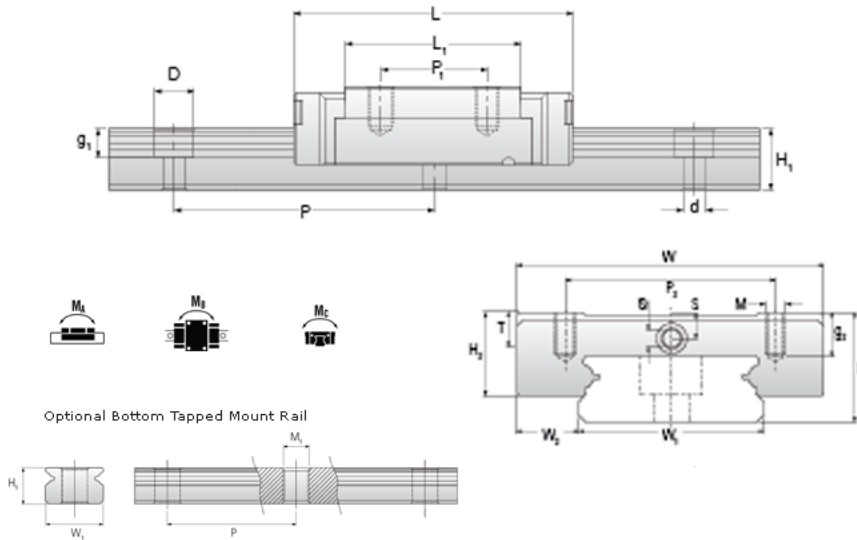

NMR 9WL SUE Assembly

Call 800-321-7800 or visit us online at www.nookindustries.com to configure and order your NMR 9WL SUE Assembly today!

Dimensions	
H [mm]	12
W2 [mm]	6
Wide Miniature Block Four Mounting Holes	
Details	
Size [mm]	9
Dimensions	
W [mm]	30
L [mm]	51.8
L1 [mm]	39.5
h2 [mm]	9.4
P1 [mm]	24
P2 [mm]	23
M x g2	M3 x 3
Ø [mm]	1.3
S [mm]	2.6
T [mm]	4
Forces and Torques	
Basic Load Ratings C [N]	2550
Basic Load Ratings C0 [N]	4990
Static Moment Ratings-Ma [N-m]	45.9
Static Moment Ratings-Mb [N-m]	26.7
Static Moment Ratings-Mc [N-m]	26.7
Weight	
Weight-Block [g]	51
Wide Miniature Rail Top Mount Single Row	
Details	
Size [mm]	9
Dimensions	
H [mm]	12
W1 [mm]	18
H1 [mm]	7.3
P [mm]	30
D [mm]	6
d1 [mm]	3.5
g1 [mm]	3.5
Weight	
Weights-Rail [g/m]	940.0
Wide Miniature Rail Bottom Tapped Mount Single Row	
Details	
Size [mm]	9
Dimensions	
H1 [mm]	8.5
W1 [mm]	24
P [mm]	40
M1	M5 x 0.8
Weight	