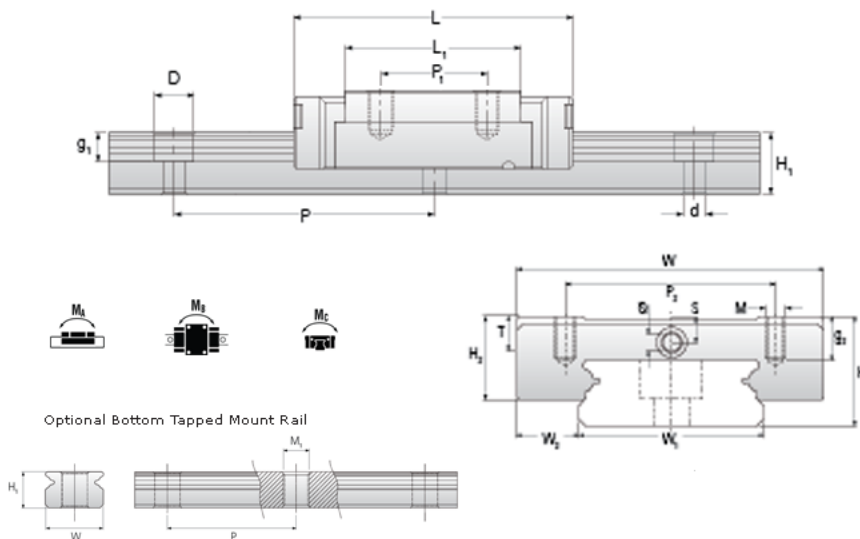

## NMR 9WN SUE Assembly

Call 800-321-7800 or visit us online at [www.nookindustries.com](http://www.nookindustries.com) to configure and order your NMR 9WN SUE Assembly today!

<b>Dimensions</b>	
H [mm]	12
W2 [mm]	6
<b>Wide Miniature Block Four Mounting Holes</b>	
<b>Details</b>	
Size [mm]	9
<b>Dimensions</b>	
W [mm]	30
L [mm]	40.2
L1 [mm]	27.9
h2 [mm]	9.4
P1 [mm]	12
P2 [mm]	21
M x g2	M3 x 3
Ø [mm]	1.3
S [mm]	2.6
T [mm]	4
<b>Forces and Torques</b>	
Basic Load Ratings C [N]	2030
Basic Load Ratings C0 [N]	3605
Static Moment Ratings-Ma [N-m]	33.2
Static Moment Ratings-Mb [N-m]	13.7
Static Moment Ratings-Mc [N-m]	13.7
<b>Weight</b>	
Weight-Block [g]	37
<b>Wide Miniature Rail Top Mount Single Row</b>	
<b>Details</b>	
Size [mm]	9
<b>Dimensions</b>	
H [mm]	12
W1 [mm]	18
H1 [mm]	7.3
P [mm]	30
D [mm]	6
d1 [mm]	3.5
g1 [mm]	3.5
<b>Weight</b>	
Weights-Rail [g/m]	940.0
<b>Wide Miniature Rail Bottom Tapped Mount Single Row</b>	
<b>Details</b>	
Size [mm]	9
<b>Dimensions</b>	
H1 [mm]	8.5
W1 [mm]	24
P [mm]	40
M1	M5 x 0.8
<b>Weight</b>	