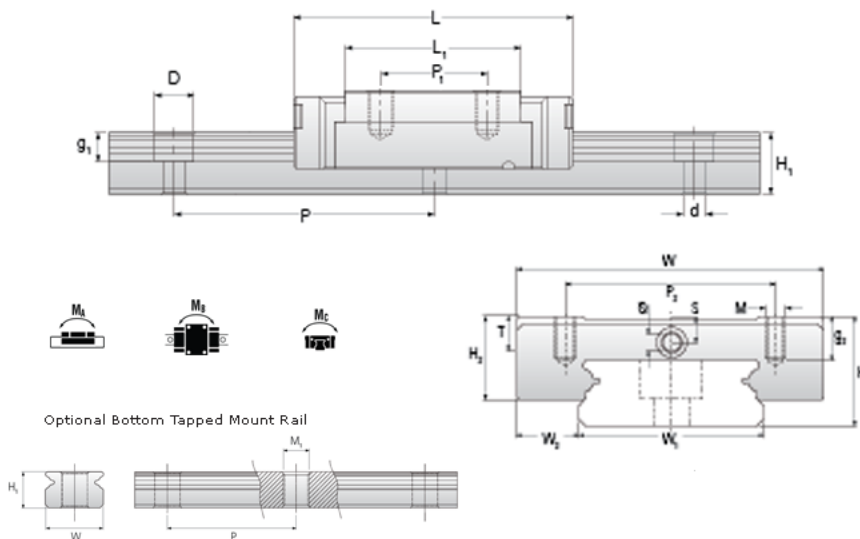

NMR 9WN SUE Assembly

Call 800-321-7800 or visit us online at www.nookindustries.com to configure and order your NMR 9WN SUE Assembly today!

Dimensions	
H [mm]	12
W2 [mm]	6
Wide Miniature Block Four Mounting Holes	
Details	
Size [mm]	9
Dimensions	
W [mm]	30
L [mm]	40.2
L1 [mm]	27.9
h2 [mm]	9.4
P1 [mm]	12
P2 [mm]	21
M x g2	M3 x 3
Ø [mm]	1.3
S [mm]	2.6
T [mm]	4
Forces and Torques	
Basic Load Ratings C [N]	2030
Basic Load Ratings C0 [N]	3605
Static Moment Ratings-Ma [N-m]	33.2
Static Moment Ratings-Mb [N-m]	13.7
Static Moment Ratings-Mc [N-m]	13.7
Weight	
Weight-Block [g]	37
Wide Miniature Rail Top Mount Single Row	
Details	
Size [mm]	9
Dimensions	
H [mm]	12
W1 [mm]	18
H1 [mm]	7.3
P [mm]	30
D [mm]	6
d1 [mm]	3.5
g1 [mm]	3.5
Weight	
Weights-Rail [g/m]	940.0
Wide Miniature Rail Bottom Tapped Mount Single Row	
Details	
Size [mm]	9
Dimensions	
H1 [mm]	8.5
W1 [mm]	24
P [mm]	40
M1	M5 x 0.8
Weight	