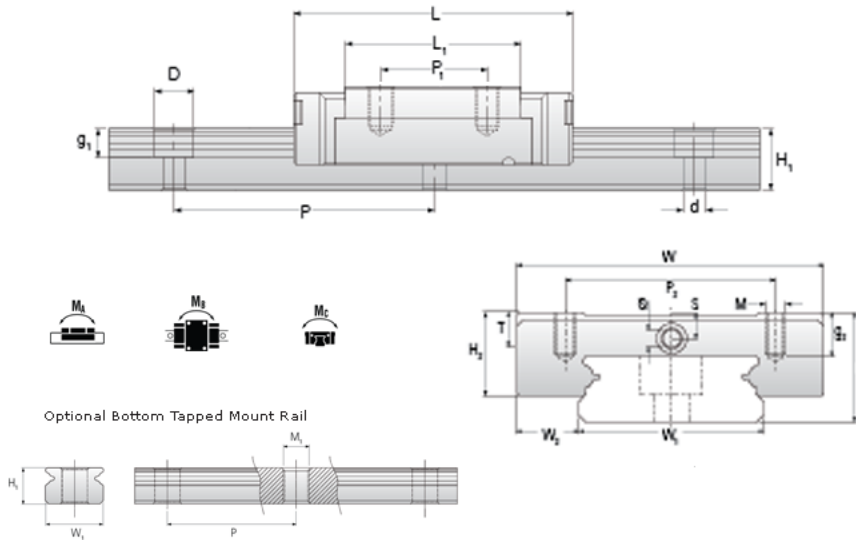

NMR 7WL SUE Assembly

Call 800-321-7800 or visit us online at www.nookindustries.com to configure and order your NMR 7WL SUE Assembly today!

Dimensions	
H [mm]	9
W2 [mm]	5.5
Wide Miniature Block Four Mounting Holes	
Details	
Size [mm]	7
Dimensions	
W [mm]	25
L [mm]	41.5
L1 [mm]	30.1
h2 [mm]	7.6
P1 [mm]	19
P2 [mm]	19
M x g2	M3 x 3
Ø [mm]	1.1
S [mm]	1.9
T [mm]	3.2
Forces and Torques	
Basic Load Ratings C [N]	1570
Basic Load Ratings C0 [N]	3140
Static Moment Ratings-Ma [N-m]	22.7
Static Moment Ratings-Mb [N-m]	14.9
Static Moment Ratings-Mc [N-m]	14.9
Weight	
Weight-Block [g]	27
Wide Miniature Rail Top Mount Single Row	
Details	
Size [mm]	7
Dimensions	
H [mm]	9
W1 [mm]	14
H1 [mm]	5.2
P [mm]	30
D [mm]	5
d1 [mm]	3.5
g1 [mm]	3.5
Weight	
Weights-Rail [g/m]	516.0
Wide Miniature Rail Bottom Tapped Mount Single Row	
Details	
Size [mm]	7
Dimensions	
H1 [mm]	7.5
W1 [mm]	18
P [mm]	30
M1	M4 x 0.7
Weight	