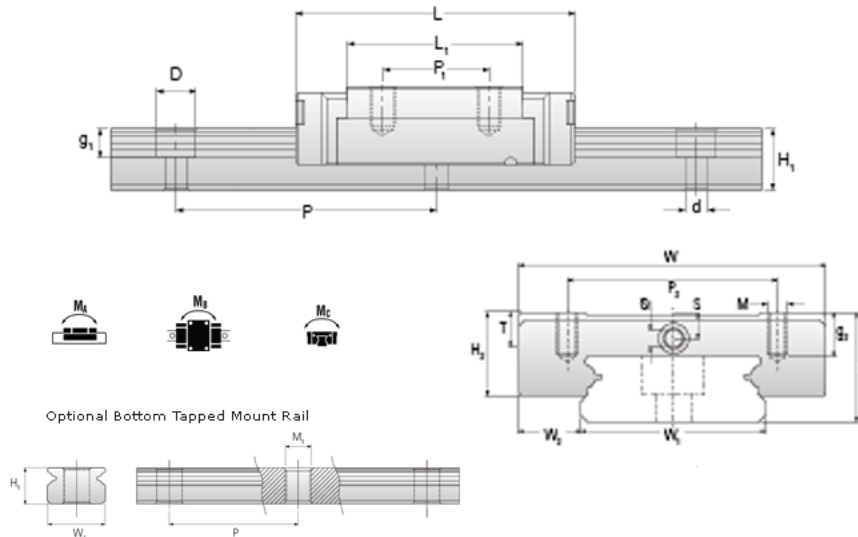

NMR 7WL SUE Assembly

Call 800-321-7800 or visit us online at www.nookindustries.com to configure and order your NMR 7WL SUE Assembly today!

Dimensions

H [mm]	9
W2 [mm]	5.5

Wide Miniature Block Four Mounting Holes

Details

Size [mm]	7
-----------	---

Dimensions

W [mm]	25
L [mm]	41.5
L1 [mm]	30.1
h2 [mm]	7.6
P1 [mm]	19
P2 [mm]	19
M x g2	M3 x 3
Ø [mm]	1.1
S [mm]	1.9
T [mm]	3.2

Forces and Torques

Basic Load Ratings C [N]	1570
Basic Load Ratings C0 [N]	3140
Static Moment Ratings-Ma [N-m]	22.7
Static Moment Ratings-Mb [N-m]	14.9
Static Moment Ratings-Mc [N-m]	14.9

Weight

Weight-Block [g]	27
------------------	----

Wide Miniature Rail Top Mount Single Row

Details

Size [mm]	7
-----------	---

Dimensions

H [mm]	9
W1 [mm]	14
H1 [mm]	5.2
P [mm]	30
D [mm]	5
d1 [mm]	3.5
g1 [mm]	3.5

Weight

Weights-Rail [g/m]	516.0
--------------------	-------

Wide Miniature Rail Bottom Tapped Mount Single Row

Details

Size [mm]	7
-----------	---

Dimensions

H1 [mm]	7.5
W1 [mm]	18
P [mm]	30
M1	M4 x 0.7

Weight