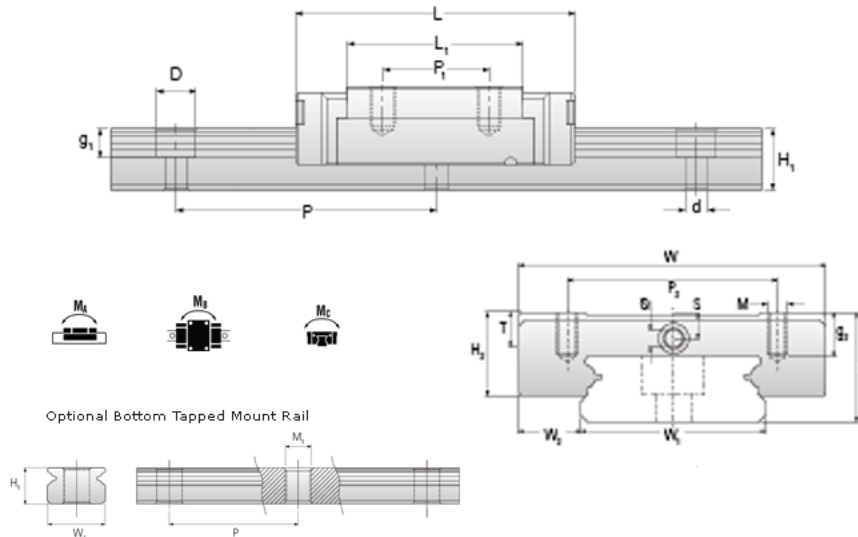

NMR 7WL SUE Assembly

Call 800-321-7800 or visit us online at www.nookindustries.com to configure and order your NMR 7WL SUE Assembly today!

Dimensions	
H [mm]	9
W2 [mm]	5.5
Wide Miniature Block Four Mounting Holes	
Details	
Size [mm]	7
Dimensions	
W [mm]	25
L [mm]	41.5
L1 [mm]	30.1
h2 [mm]	7.6
P1 [mm]	19
P2 [mm]	19
M x g2	M3 x 3
Ø [mm]	1.1
S [mm]	1.9
T [mm]	3.2
Forces and Torques	
Basic Load Ratings C [N]	1570
Basic Load Ratings C0 [N]	3140
Static Moment Ratings-Ma [N-m]	22.7
Static Moment Ratings-Mb [N-m]	14.9
Static Moment Ratings-Mc [N-m]	14.9
Weight	
Weight-Block [g]	27
Wide Miniature Rail Top Mount Single Row	
Details	
Size [mm]	7
Dimensions	
H [mm]	9
W1 [mm]	14
H1 [mm]	5.2
P [mm]	30
D [mm]	5
d1 [mm]	3.5
g1 [mm]	3.5
Weight	
Weights-Rail [g/m]	516.0
Wide Miniature Rail Bottom Tapped Mount Single Row	
Details	
Size [mm]	7
Dimensions	
H1 [mm]	7.5
W1 [mm]	18
P [mm]	30
M1	M4 x 0.7
Weight	