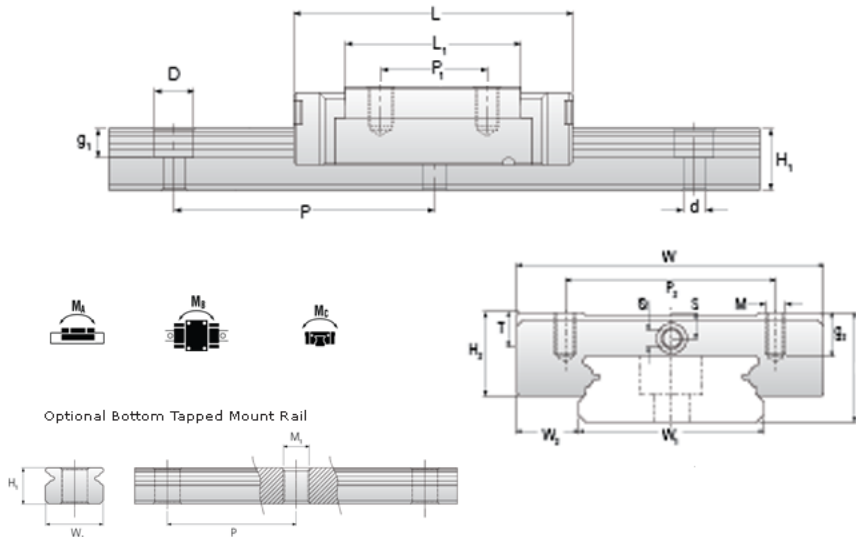

NMR 7WL SUE Assembly

Call 800-321-7800 or visit us online at www.nookindustries.com to configure and order your NMR 7WL SUE Assembly today!

Dimensions	
H [mm]	9
W2 [mm]	5.5
Wide Miniature Block Four Mounting Holes	
Details	
Size [mm]	7
Dimensions	
W [mm]	25
L [mm]	41.5
L1 [mm]	30.1
h2 [mm]	7.6
P1 [mm]	19
P2 [mm]	19
M x g2	M3 x 3
Ø [mm]	1.1
S [mm]	1.9
T [mm]	3.2
Forces and Torques	
Basic Load Ratings C [N]	1570
Basic Load Ratings C0 [N]	3140
Static Moment Ratings-Ma [N-m]	22.7
Static Moment Ratings-Mb [N-m]	14.9
Static Moment Ratings-Mc [N-m]	14.9
Weight	
Weight-Block [g]	27
Wide Miniature Rail Top Mount Single Row	
Details	
Size [mm]	7
Dimensions	
H [mm]	9
W1 [mm]	14
H1 [mm]	5.2
P [mm]	30
D [mm]	5
d1 [mm]	3.5
g1 [mm]	3.5
Weight	
Weights-Rail [g/m]	516.0
Wide Miniature Rail Bottom Tapped Mount Single Row	
Details	
Size [mm]	7
Dimensions	
H1 [mm]	7.5
W1 [mm]	18
P [mm]	30
M1	M4 x 0.7
Weight	