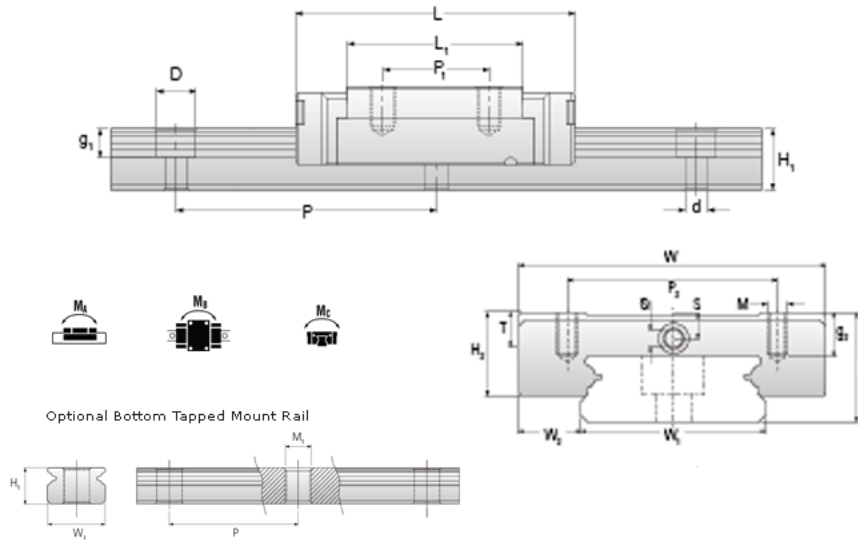

NMR 7WN SUE Assembly

Call 800-321-7800 or visit us online at www.nookindustries.com to configure and order your NMR 7WN SUE Assembly today!

Dimensions	
H [mm]	9
W2 [mm]	5.5
Wide Miniature Block Four Mounting Holes	
Details	
Size [mm]	7
Dimensions	
W [mm]	25
L [mm]	32.5
L1 [mm]	21.2
h2 [mm]	7.6
P1 [mm]	10
P2 [mm]	19
M x g2	M3 x 3
Ø [mm]	1.1
S [mm]	1.9
T [mm]	3.2
Forces and Torques	
Basic Load Ratings C [N]	1180
Basic Load Ratings C0 [N]	2095
Static Moment Ratings-Ma [N-m]	15.0
Static Moment Ratings-Mb [N-m]	7.3
Static Moment Ratings-Mc [N-m]	7.3
Weight	
Weight-Block [g]	19
Wide Miniature Rail Top Mount Single Row	
Details	
Size [mm]	7
Dimensions	
H [mm]	9
W1 [mm]	14
H1 [mm]	5.2
P [mm]	30
D [mm]	5
d1 [mm]	3.5
g1 [mm]	3.5
Weight	
Weights-Rail [g/m]	516.0
Wide Miniature Rail Bottom Tapped Mount Single Row	
Details	
Size [mm]	7
Dimensions	
H1 [mm]	7.5
W1 [mm]	18
P [mm]	30
M1	M4 x 0.7
Weight	