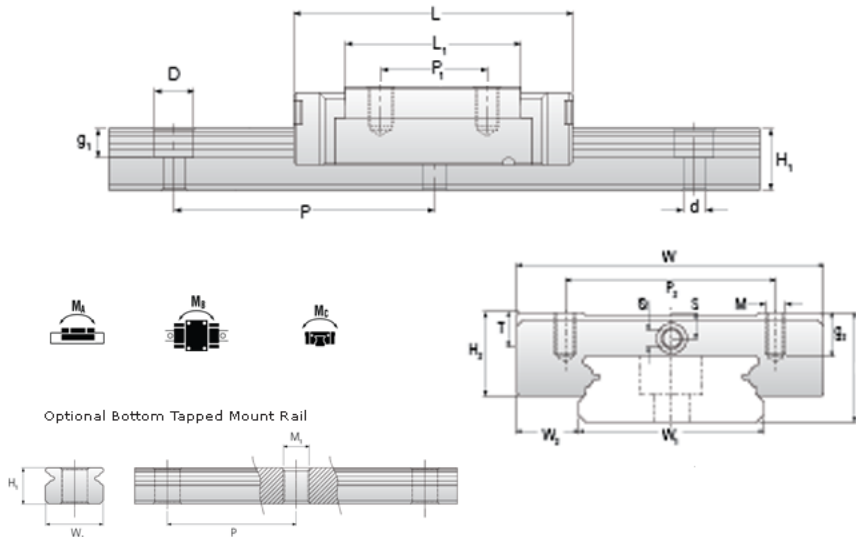

NMR 7WN SUE Assembly

Call 800-321-7800 or visit us online at www.nookindustries.com to configure and order your NMR 7WN SUE Assembly today!

Dimensions	
H [mm]	9
W2 [mm]	5.5
Wide Miniature Block Four Mounting Holes	
Details	
Size [mm]	7
Dimensions	
W [mm]	25
L [mm]	32.5
L1 [mm]	21.2
h2 [mm]	7.6
P1 [mm]	10
P2 [mm]	19
M x g2	M3 x 3
Ø [mm]	1.1
S [mm]	1.9
T [mm]	3.2
Forces and Torques	
Basic Load Ratings C [N]	1180
Basic Load Ratings C0 [N]	2095
Static Moment Ratings-Ma [N-m]	15.0
Static Moment Ratings-Mb [N-m]	7.3
Static Moment Ratings-Mc [N-m]	7.3
Weight	
Weight-Block [g]	19
Wide Miniature Rail Top Mount Single Row	
Details	
Size [mm]	7
Dimensions	
H [mm]	9
W1 [mm]	14
H1 [mm]	5.2
P [mm]	30
D [mm]	5
d1 [mm]	3.5
g1 [mm]	3.5
Weight	
Weights-Rail [g/m]	516.0
Wide Miniature Rail Bottom Tapped Mount Single Row	
Details	
Size [mm]	7
Dimensions	
H1 [mm]	7.5
W1 [mm]	18
P [mm]	30
M1	M4 x 0.7
Weight	