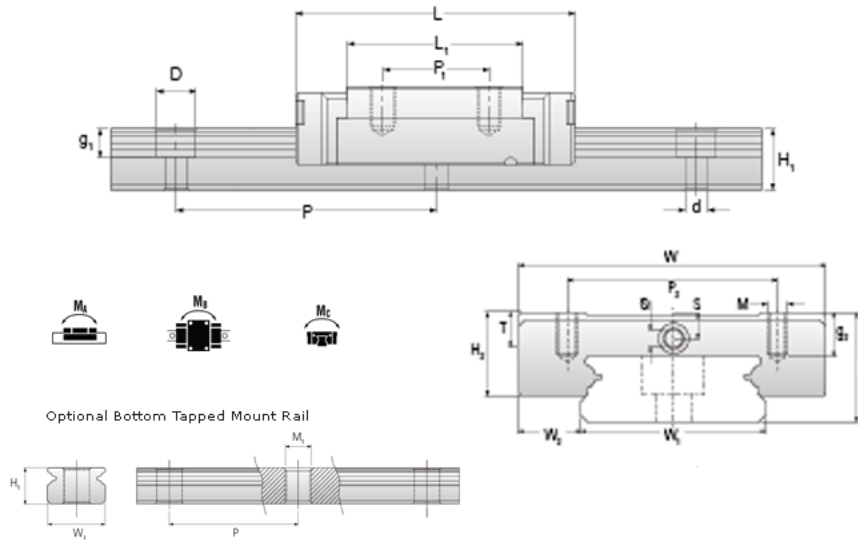

NMR 7WN SUE Assembly

Call 800-321-7800 or visit us online at www.nookindustries.com to configure and order your NMR 7WN SUE Assembly today!

Dimensions

H [mm]	9
W2 [mm]	5.5

Wide Miniature Block Four Mounting Holes

Details

Size [mm]	7
-----------	---

Dimensions

W [mm]	25
L [mm]	32.5
L1 [mm]	21.2
h2 [mm]	7.6
P1 [mm]	10
P2 [mm]	19
M x g2	M3 x 3
Ø [mm]	1.1
S [mm]	1.9
T [mm]	3.2

Forces and Torques

Basic Load Ratings C [N]	1180
Basic Load Ratings C0 [N]	2095
Static Moment Ratings-Ma [N-m]	15.0
Static Moment Ratings-Mb [N-m]	7.3
Static Moment Ratings-Mc [N-m]	7.3

Weight

Weight-Block [g]	19
------------------	----

Wide Miniature Rail Top Mount Single Row

Details

Size [mm]	7
-----------	---

Dimensions

H [mm]	9
W1 [mm]	14
H1 [mm]	5.2
P [mm]	30
D [mm]	5
d1 [mm]	3.5
g1 [mm]	3.5

Weight

Weights-Rail [g/m]	516.0
--------------------	-------

Wide Miniature Rail Bottom Tapped Mount Single Row

Details

Size [mm]	7
-----------	---

Dimensions

H1 [mm]	7.5
W1 [mm]	18
P [mm]	30
M1	M4 x 0.7

Weight