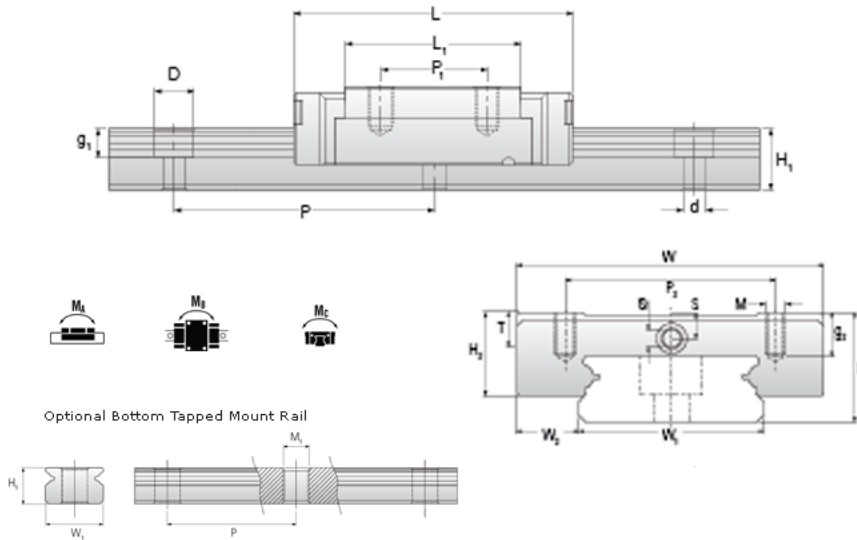

NMR 12WL ZZ Assembly

Call 800-321-7800 or visit us online at www.nookindustries.com to configure and order your NMR 12WL ZZ Assembly today!

Dimensions	
H [mm]	14
W2 [mm]	8
Wide Miniature Block Four Mounting Holes	
Details	
Size [mm]	12
Dimensions	
W [mm]	40
L [mm]	59.4
L1 [mm]	46
h2 [mm]	10.1
P1 [mm]	28
P2 [mm]	28
M x g2	M3 x 3.5
Ø [mm]	1.3
S [mm]	3.1
T [mm]	4.5
Forces and Torques	
Basic Load Ratings C [N]	4070
Basic Load Ratings C0 [N]	7800
Static Moment Ratings-Ma [N-m]	56.4
Static Moment Ratings-Mb [N-m]	56.4
Static Moment Ratings-Mc [N-m]	95.6
Weight	
Weight-Block [g]	93
Wide Miniature Rail Top Mount Single Row	
Details	
Size [mm]	12
Dimensions	
H [mm]	14
W1 [mm]	24
H1 [mm]	8.5
P [mm]	40
D [mm]	8
d1 [mm]	4.5
g1 [mm]	4.5
Weight	
Weights-Rail [g/m]	1472.0
Wide Miniature Rail Bottom Tapped Mount Single Row	
Details	
Size [mm]	12
Dimensions	
H1 [mm]	9.5
W1 [mm]	42
P [mm]	40
M1	M5 x 0.8
Weight	