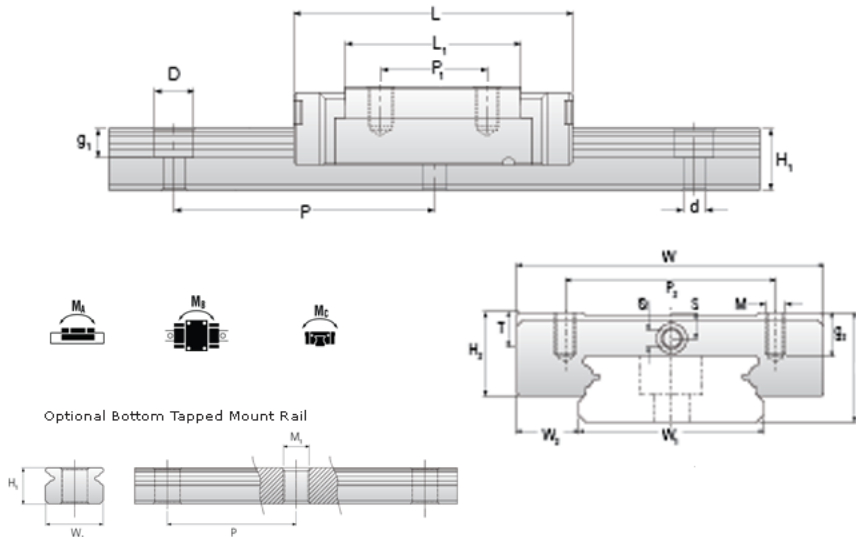

NMR 12WL ZZ Assembly

Call 800-321-7800 or visit us online at www.nookindustries.com to configure and order your NMR 12WL ZZ Assembly today!

Dimensions	
H [mm]	14
W2 [mm]	8
Wide Miniature Block Four Mounting Holes	
Details	
Size [mm]	12
Dimensions	
W [mm]	40
L [mm]	59.4
L1 [mm]	46
h2 [mm]	10.1
P1 [mm]	28
P2 [mm]	28
M x g2	M3 x 3.5
Ø [mm]	1.3
S [mm]	3.1
T [mm]	4.5
Forces and Torques	
Basic Load Ratings C [N]	4070
Basic Load Ratings C0 [N]	7800
Static Moment Ratings-Ma [N-m]	56.4
Static Moment Ratings-Mb [N-m]	56.4
Static Moment Ratings-Mc [N-m]	95.6
Weight	
Weight-Block [g]	93
Wide Miniature Rail Top Mount Single Row	
Details	
Size [mm]	12
Dimensions	
H [mm]	14
W1 [mm]	24
H1 [mm]	8.5
P [mm]	40
D [mm]	8
d1 [mm]	4.5
g1 [mm]	4.5
Weight	
Weights-Rail [g/m]	1472.0
Wide Miniature Rail Bottom Tapped Mount Single Row	
Details	
Size [mm]	12
Dimensions	
H1 [mm]	9.5
W1 [mm]	42
P [mm]	40
M1	M5 x 0.8
Weight	