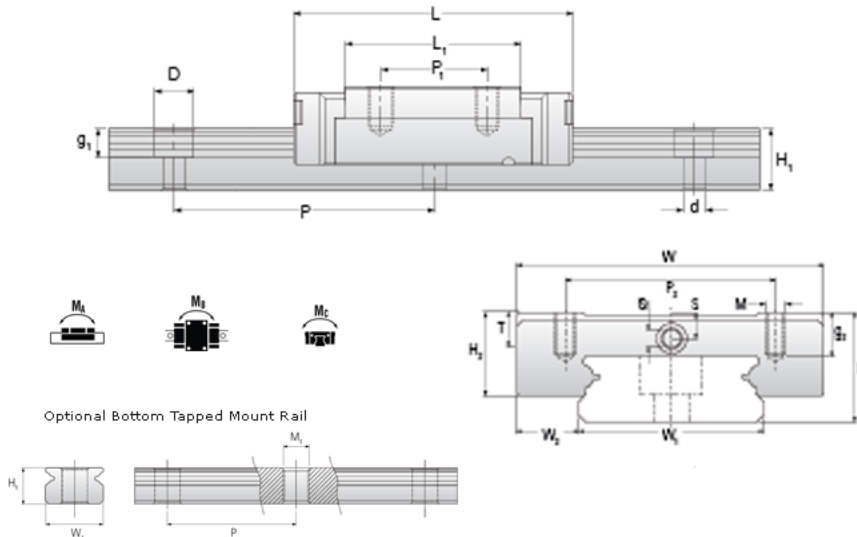

NMR 12WL ZZ Assembly

Call 800-321-7800 or visit us online at www.nookindustries.com to configure and order your NMR 12WL ZZ Assembly today!

Dimensions	
H [mm]	14
W2 [mm]	8
Wide Miniature Block Four Mounting Holes	
Details	
Size [mm]	12
Dimensions	
W [mm]	40
L [mm]	59.4
L1 [mm]	46
h2 [mm]	10.1
P1 [mm]	28
P2 [mm]	28
M x g2	M3 x 3.5
Ø [mm]	1.3
S [mm]	3.1
T [mm]	4.5
Forces and Torques	
Basic Load Ratings C [N]	4070
Basic Load Ratings C0 [N]	7800
Static Moment Ratings-Ma [N-m]	56.4
Static Moment Ratings-Mb [N-m]	56.4
Static Moment Ratings-Mc [N-m]	95.6
Weight	
Weight-Block [g]	93
Wide Miniature Rail Top Mount Single Row	
Details	
Size [mm]	12
Dimensions	
H [mm]	14
W1 [mm]	24
H1 [mm]	8.5
P [mm]	40
D [mm]	8
d1 [mm]	4.5
g1 [mm]	4.5
Weight	
Weights-Rail [g/m]	1472.0
Wide Miniature Rail Bottom Tapped Mount Single Row	
Details	
Size [mm]	12
Dimensions	
H1 [mm]	9.5
W1 [mm]	42
P [mm]	40
M1	M5 x 0.8
Weight	