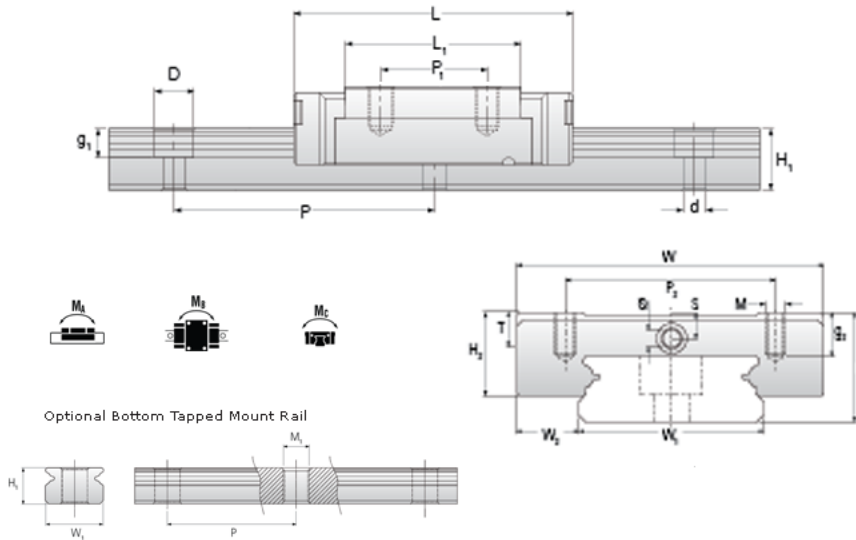

NMR 9WN ZZ Assembly

Call 800-321-7800 or visit us online at www.nookindustries.com to configure and order your NMR 9WN ZZ Assembly today!

Dimensions	
H [mm]	12
W2 [mm]	6
Wide Miniature Block Four Mounting Holes	
Details	
Size [mm]	9
Dimensions	
W [mm]	30
L [mm]	39.1
L1 [mm]	27.9
h2 [mm]	8.6
P1 [mm]	12
P2 [mm]	21
M x g2	M3 x 3
Ø [mm]	1.3
S [mm]	2.6
T [mm]	4
Forces and Torques	
Basic Load Ratings C [N]	2030
Basic Load Ratings C0 [N]	3605
Static Moment Ratings-Ma [N-m]	13.7
Static Moment Ratings-Mb [N-m]	13.7
Static Moment Ratings-Mc [N-m]	33.2
Weight	
Weight-Block [g]	37
Wide Miniature Rail Top Mount Single Row	
Details	
Size [mm]	9
Dimensions	
H [mm]	12
W1 [mm]	18
H1 [mm]	7.3
P [mm]	30
D [mm]	6
d1 [mm]	3.5
g1 [mm]	3.5
Weight	
Weights-Rail [g/m]	940.0
Wide Miniature Rail Bottom Tapped Mount Single Row	
Details	
Size [mm]	9
Dimensions	
H1 [mm]	8.5
W1 [mm]	24
P [mm]	40
M1	M5 x 0.8
Weight	