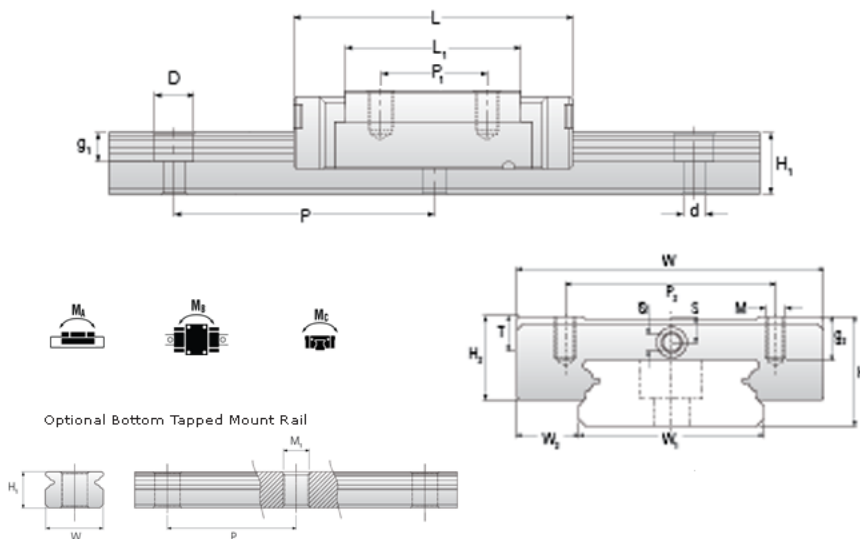

NMR 9WN ZZ Assembly

Call 800-321-7800 or visit us online at www.nookindustries.com to configure and order your NMR 9WN ZZ Assembly today!

Dimensions	
H [mm]	12
W2 [mm]	6
Wide Miniature Block Four Mounting Holes	
Details	
Size [mm]	9
Dimensions	
W [mm]	30
L [mm]	39.1
L1 [mm]	27.9
h2 [mm]	8.6
P1 [mm]	12
P2 [mm]	21
M x g2	M3 x 3
Ø [mm]	1.3
S [mm]	2.6
T [mm]	4
Forces and Torques	
Basic Load Ratings C [N]	2030
Basic Load Ratings C0 [N]	3605
Static Moment Ratings-Ma [N-m]	13.7
Static Moment Ratings-Mb [N-m]	13.7
Static Moment Ratings-Mc [N-m]	33.2
Weight	
Weight-Block [g]	37
Wide Miniature Rail Top Mount Single Row	
Details	
Size [mm]	9
Dimensions	
H [mm]	12
W1 [mm]	18
H1 [mm]	7.3
P [mm]	30
D [mm]	6
d1 [mm]	3.5
g1 [mm]	3.5
Weight	
Weights-Rail [g/m]	940.0
Wide Miniature Rail Bottom Tapped Mount Single Row	
Details	
Size [mm]	9
Dimensions	
H1 [mm]	8.5
W1 [mm]	24
P [mm]	40
M1	M5 x 0.8
Weight	