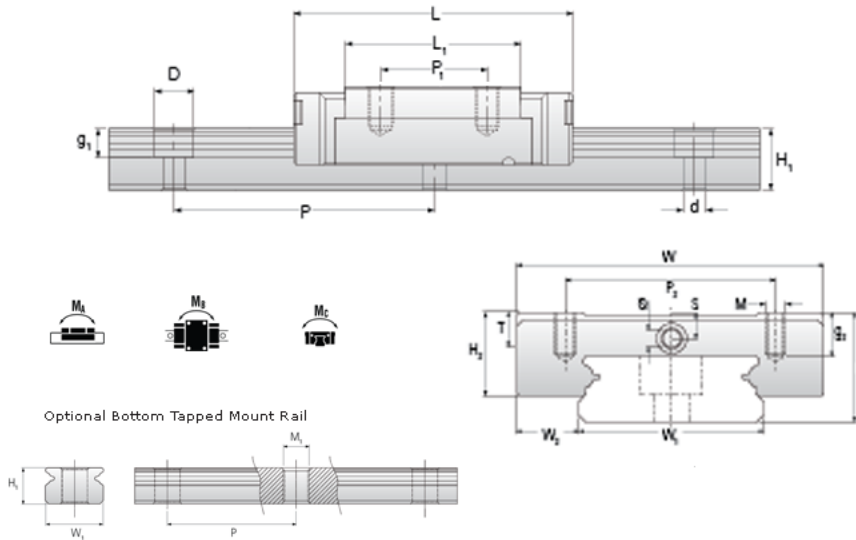

## NMR 7WL ZZ Assembly

Call 800-321-7800 or visit us online at [www.nookindustries.com](http://www.nookindustries.com) to configure and order your NMR 7WL ZZ Assembly today!

<b>Dimensions</b>	
H [mm]	9
W2 [mm]	5.5
<b>Wide Miniature Block Four Mounting Holes</b>	
<b>Details</b>	
Size [mm]	7
<b>Dimensions</b>	
W [mm]	25
L [mm]	40.5
L1 [mm]	30.1
h2 [mm]	7
P1 [mm]	19
P2 [mm]	19
M x g2	M3 x 3
Ø [mm]	1.1
S [mm]	1.9
T [mm]	3.2
<b>Forces and Torques</b>	
Basic Load Ratings C [N]	1570
Basic Load Ratings C0 [N]	3140
Static Moment Ratings-Ma [N-m]	14.9
Static Moment Ratings-Mb [N-m]	14.9
Static Moment Ratings-Mc [N-m]	22.7
<b>Weight</b>	
Weight-Block [g]	27
<b>Wide Miniature Rail Top Mount Single Row</b>	
<b>Details</b>	
Size [mm]	7
<b>Dimensions</b>	
H [mm]	9
W1 [mm]	14
H1 [mm]	5.2
P [mm]	30
D [mm]	5
d1 [mm]	3.5
g1 [mm]	3.5
<b>Weight</b>	
Weights-Rail [g/m]	516.0
<b>Wide Miniature Rail Bottom Tapped Mount Single Row</b>	
<b>Details</b>	
Size [mm]	7
<b>Dimensions</b>	
H1 [mm]	7.5
W1 [mm]	18
P [mm]	30
M1	M4 x 0.7
<b>Weight</b>	