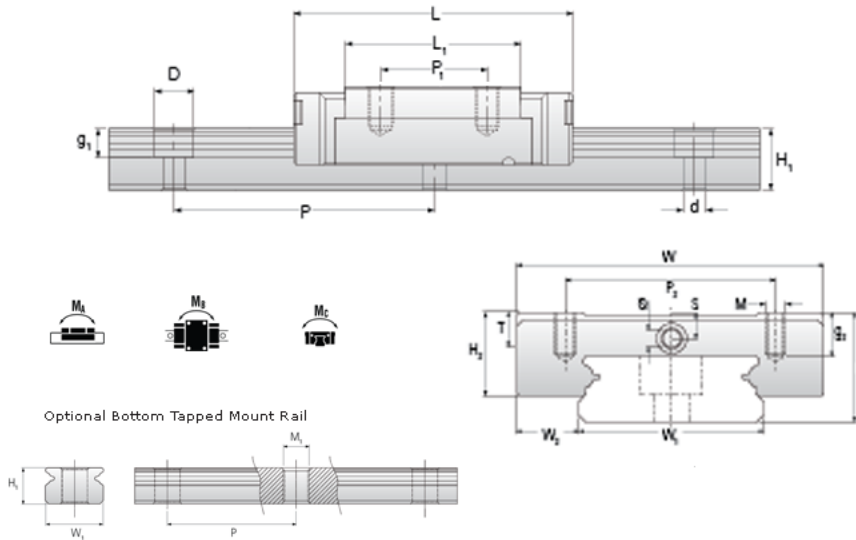

NMR 7WL ZZ Assembly

Call 800-321-7800 or visit us online at www.nookindustries.com to configure and order your NMR 7WL ZZ Assembly today!

Dimensions	
H [mm]	9
W2 [mm]	5.5
Wide Miniature Block Four Mounting Holes	
Details	
Size [mm]	7
Dimensions	
W [mm]	25
L [mm]	40.5
L1 [mm]	30.1
h2 [mm]	7
P1 [mm]	19
P2 [mm]	19
M x g2	M3 x 3
Ø [mm]	1.1
S [mm]	1.9
T [mm]	3.2
Forces and Torques	
Basic Load Ratings C [N]	1570
Basic Load Ratings C0 [N]	3140
Static Moment Ratings-Ma [N-m]	14.9
Static Moment Ratings-Mb [N-m]	14.9
Static Moment Ratings-Mc [N-m]	22.7
Weight	
Weight-Block [g]	27
Wide Miniature Rail Top Mount Single Row	
Details	
Size [mm]	7
Dimensions	
H [mm]	9
W1 [mm]	14
H1 [mm]	5.2
P [mm]	30
D [mm]	5
d1 [mm]	3.5
g1 [mm]	3.5
Weight	
Weights-Rail [g/m]	516.0
Wide Miniature Rail Bottom Tapped Mount Single Row	
Details	
Size [mm]	7
Dimensions	
H1 [mm]	7.5
W1 [mm]	18
P [mm]	30
M1	M4 x 0.7
Weight	