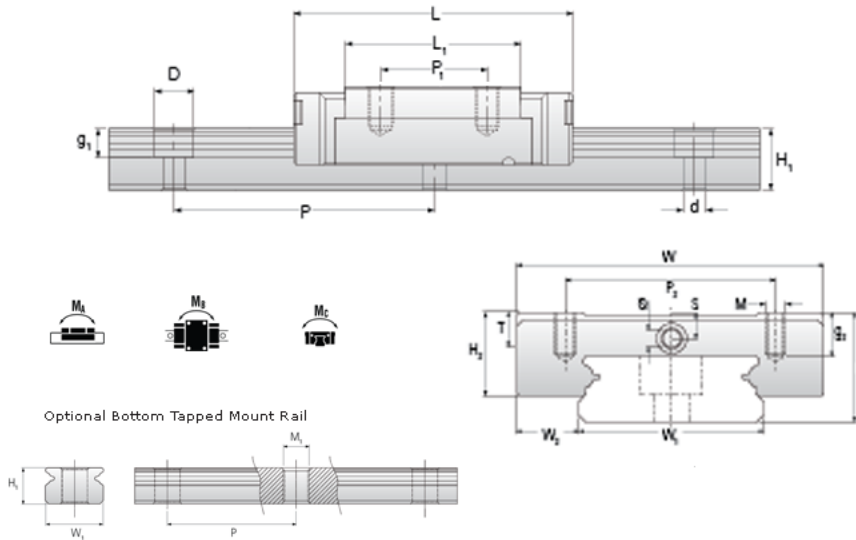

## NMR 12WL SS Assembly

Call 800-321-7800 or visit us online at [www.nookindustries.com](http://www.nookindustries.com) to configure and order your NMR 12WL SS Assembly today!

<b>Dimensions</b>	
H [mm]	14
W2 [mm]	8
<b>Wide Miniature Block Four Mounting Holes</b>	
<b>Details</b>	
Size [mm]	12
<b>Dimensions</b>	
W [mm]	40
L [mm]	59.4
L1 [mm]	46
h2 [mm]	10.1
P1 [mm]	28
P2 [mm]	28
M x g2	M3 x 3.5
Ø [mm]	1.3
S [mm]	3.1
T [mm]	4.5
<b>Forces and Torques</b>	
Basic Load Ratings C [N]	4070
Basic Load Ratings C0 [N]	7800
Static Moment Ratings-Ma [N-m]	56.4
Static Moment Ratings-Mb [N-m]	56.4
Static Moment Ratings-Mc [N-m]	95.6
<b>Weight</b>	
Weight-Block [g]	93
<b>Wide Miniature Rail Top Mount Single Row</b>	
<b>Details</b>	
Size [mm]	12
<b>Dimensions</b>	
H [mm]	14
W1 [mm]	24
H1 [mm]	8.5
P [mm]	40
D [mm]	8
d1 [mm]	4.5
g1 [mm]	4.5
<b>Weight</b>	
Weights-Rail [g/m]	1472.0
<b>Wide Miniature Rail Bottom Tapped Mount Single Row</b>	
<b>Details</b>	
Size [mm]	12
<b>Dimensions</b>	
H1 [mm]	9.5
W1 [mm]	42
P [mm]	40
M1	M5 x 0.8
<b>Weight</b>	