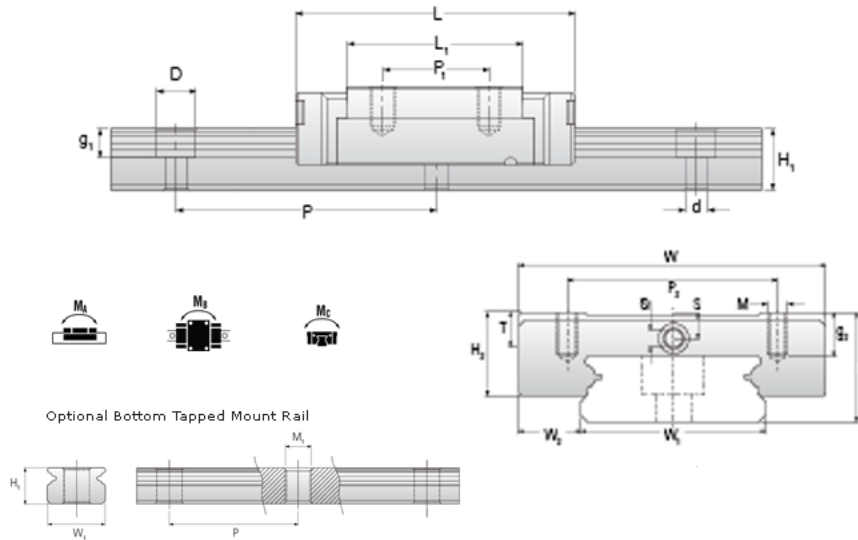

NMR 12WL SS Assembly

Call 800-321-7800 or visit us online at www.nookindustries.com to configure and order your NMR 12WL SS Assembly today!

Dimensions	
H [mm]	14
W2 [mm]	8
Wide Miniature Block Four Mounting Holes	
Details	
Size [mm]	12
Dimensions	
W [mm]	40
L [mm]	59.4
L1 [mm]	46
h2 [mm]	10.1
P1 [mm]	28
P2 [mm]	28
M x g2	M3 x 3.5
Ø [mm]	1.3
S [mm]	3.1
T [mm]	4.5
Forces and Torques	
Basic Load Ratings C [N]	4070
Basic Load Ratings C0 [N]	7800
Static Moment Ratings-Ma [N-m]	56.4
Static Moment Ratings-Mb [N-m]	56.4
Static Moment Ratings-Mc [N-m]	95.6
Weight	
Weight-Block [g]	93
Wide Miniature Rail Top Mount Single Row	
Details	
Size [mm]	12
Dimensions	
H [mm]	14
W1 [mm]	24
H1 [mm]	8.5
P [mm]	40
D [mm]	8
d1 [mm]	4.5
g1 [mm]	4.5
Weight	
Weights-Rail [g/m]	1472.0
Wide Miniature Rail Bottom Tapped Mount Single Row	
Details	
Size [mm]	12
Dimensions	
H1 [mm]	9.5
W1 [mm]	42
P [mm]	40
M1	M5 x 0.8
Weight	