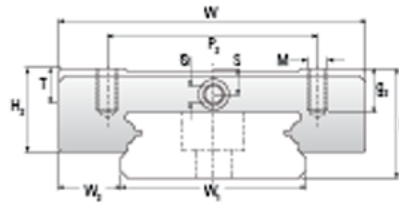

## NMR 12WL SS Assembly

Call 800-321-7800 or visit us online at [www.nookindustries.com](http://www.nookindustries.com) to configure and order your NMR 12WL SS Assembly today!

Optional Bottom Tapped Mount Rail

<b>Dimensions</b>	
H [mm]	14
W2 [mm]	8
<b>Wide Miniature Block Four Mounting Holes</b>	
<b>Details</b>	
Size [mm]	12
<b>Dimensions</b>	
W [mm]	40
L [mm]	59.4
L1 [mm]	46
h2 [mm]	10.1
P1 [mm]	28
P2 [mm]	28
M x g2	M3 x 3.5
Ø [mm]	1.3
S [mm]	3.1
T [mm]	4.5
<b>Forces and Torques</b>	
Basic Load Ratings C [N]	4070
Basic Load Ratings C0 [N]	7800
Static Moment Ratings-Ma [N-m]	56.4
Static Moment Ratings-Mb [N-m]	56.4
Static Moment Ratings-Mc [N-m]	95.6
<b>Weight</b>	
Weight-Block [g]	93
<b>Wide Miniature Rail Top Mount Single Row</b>	
<b>Details</b>	
Size [mm]	12
<b>Dimensions</b>	
H [mm]	14
W1 [mm]	24
H1 [mm]	8.5
P [mm]	40
D [mm]	8
d1 [mm]	4.5
g1 [mm]	4.5
<b>Weight</b>	
Weights-Rail [g/m]	1472.0
<b>Wide Miniature Rail Bottom Tapped Mount Single Row</b>	
<b>Details</b>	
Size [mm]	12
<b>Dimensions</b>	
H1 [mm]	9.5
W1 [mm]	42
P [mm]	40
M1	M5 x 0.8
<b>Weight</b>	