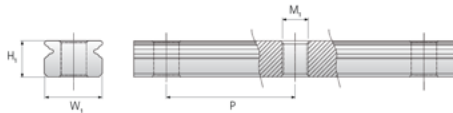

## NMR 12WL SS Assembly

Call 800-321-7800 or visit us online at [www.nookindustries.com](http://www.nookindustries.com) to configure and order your NMR 12WL SS Assembly today!

Optional Bottom Tapped Mount Rail

<b>Dimensions</b>	
H [mm]	14
W2 [mm]	8
<b>Wide Miniature Block Four Mounting Holes</b>	
<b>Details</b>	
Size [mm]	12
<b>Dimensions</b>	
W [mm]	40
L [mm]	59.4
L1 [mm]	46
h2 [mm]	10.1
P1 [mm]	28
P2 [mm]	28
M x g2	M3 x 3.5
Ø [mm]	1.3
S [mm]	3.1
T [mm]	4.5
<b>Forces and Torques</b>	
Basic Load Ratings C [N]	4070
Basic Load Ratings C0 [N]	7800
Static Moment Ratings-Ma [N-m]	56.4
Static Moment Ratings-Mb [N-m]	56.4
Static Moment Ratings-Mc [N-m]	95.6
<b>Weight</b>	
Weight-Block [g]	93
<b>Wide Miniature Rail Top Mount Single Row</b>	
<b>Details</b>	
Size [mm]	12
<b>Dimensions</b>	
H [mm]	14
W1 [mm]	24
H1 [mm]	8.5
P [mm]	40
D [mm]	8
d1 [mm]	4.5
g1 [mm]	4.5
<b>Weight</b>	
Weights-Rail [g/m]	1472.0
<b>Wide Miniature Rail Bottom Tapped Mount Single Row</b>	
<b>Details</b>	
Size [mm]	12
<b>Dimensions</b>	
H1 [mm]	9.5
W1 [mm]	42
P [mm]	40
M1	M5 x 0.8
<b>Weight</b>	