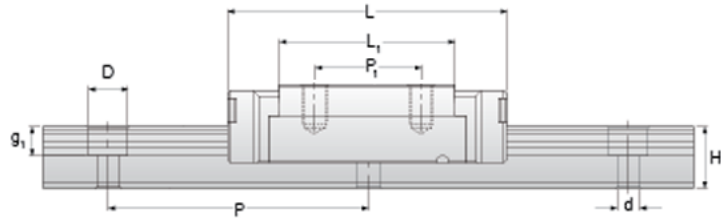

## NMR 12WL SS Assembly

Call 800-321-7800 or visit us online at [www.nookindustries.com](http://www.nookindustries.com) to configure and order your NMR 12WL SS Assembly today!

Optional Bottom Tapped Mount Rail

<b>Dimensions</b>	
H [mm]	14
W2 [mm]	8
<b>Wide Miniature Block Four Mounting Holes</b>	
<b>Details</b>	
Size [mm]	12
<b>Dimensions</b>	
W [mm]	40
L [mm]	59.4
L1 [mm]	46
h2 [mm]	10.1
P1 [mm]	28
P2 [mm]	28
M x g2	M3 x 3.5
Ø [mm]	1.3
S [mm]	3.1
T [mm]	4.5
<b>Forces and Torques</b>	
Basic Load Ratings C [N]	4070
Basic Load Ratings C0 [N]	7800
Static Moment Ratings-Ma [N-m]	56.4
Static Moment Ratings-Mb [N-m]	56.4
Static Moment Ratings-Mc [N-m]	95.6
<b>Weight</b>	
Weight-Block [g]	93
<b>Wide Miniature Rail Top Mount Single Row</b>	
<b>Details</b>	
Size [mm]	12
<b>Dimensions</b>	
H [mm]	14
W1 [mm]	24
H1 [mm]	8.5
P [mm]	40
D [mm]	8
d1 [mm]	4.5
g1 [mm]	4.5
<b>Weight</b>	
Weights-Rail [g/m]	1472.0
<b>Wide Miniature Rail Bottom Tapped Mount Single Row</b>	
<b>Details</b>	
Size [mm]	12
<b>Dimensions</b>	
H1 [mm]	9.5
W1 [mm]	42
P [mm]	40
M1	M5 x 0.8
<b>Weight</b>	