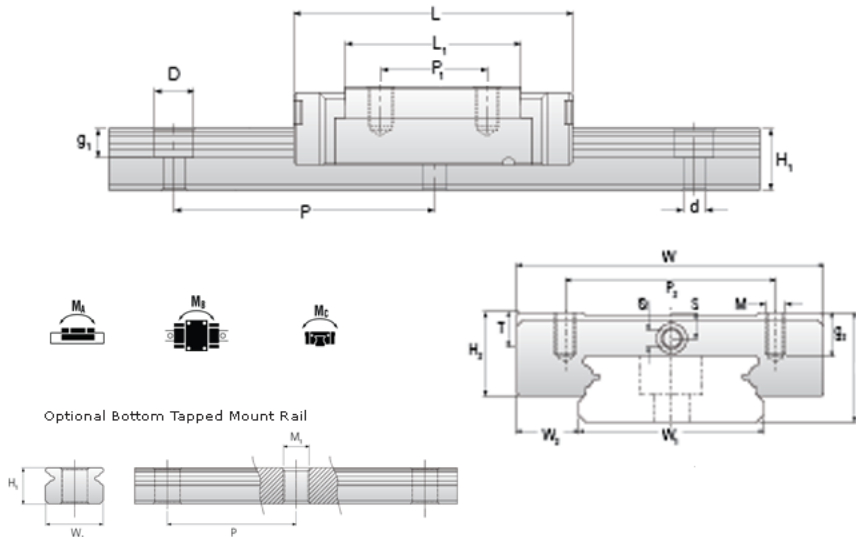

NMR 9WL SS Assembly

Call 800-321-7800 or visit us online at www.nookindustries.com to configure and order your NMR 9WL SS Assembly today!

Dimensions	
H [mm]	12
W2 [mm]	6
Wide Miniature Block Four Mounting Holes	
Details	
Size [mm]	9
Dimensions	
W [mm]	30
L [mm]	50.7
L1 [mm]	39.5
h2 [mm]	8.6
P1 [mm]	24
P2 [mm]	23
M x g2	M3 x 3
Ø [mm]	1.3
S [mm]	2.6
T [mm]	4
Forces and Torques	
Basic Load Ratings C [N]	2550
Basic Load Ratings C0 [N]	4990
Static Moment Ratings-Ma [N-m]	26.7
Static Moment Ratings-Mb [N-m]	26.7
Static Moment Ratings-Mc [N-m]	45.9
Weight	
Weight-Block [g]	51
Wide Miniature Rail Top Mount Single Row	
Details	
Size [mm]	9
Dimensions	
H [mm]	12
W1 [mm]	18
H1 [mm]	7.3
P [mm]	30
D [mm]	6
d1 [mm]	3.5
g1 [mm]	3.5
Weight	
Weights-Rail [g/m]	940.0
Wide Miniature Rail Bottom Tapped Mount Single Row	
Details	
Size [mm]	9
Dimensions	
H1 [mm]	8.5
W1 [mm]	24
P [mm]	40
M1	M5 x 0.8
Weight	