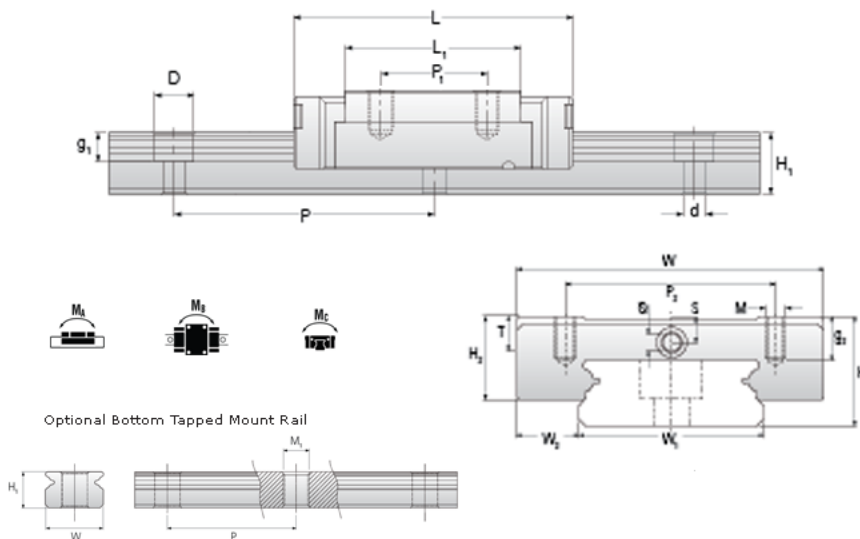

NMR 9WL SS Assembly

Call 800-321-7800 or visit us online at www.nookindustries.com to configure and order your NMR 9WL SS Assembly today!

Dimensions	
H [mm]	12
W2 [mm]	6
Wide Miniature Block Four Mounting Holes	
Details	
Size [mm]	9
Dimensions	
W [mm]	30
L [mm]	50.7
L1 [mm]	39.5
h2 [mm]	8.6
P1 [mm]	24
P2 [mm]	23
M x g2	M3 x 3
Ø [mm]	1.3
S [mm]	2.6
T [mm]	4
Forces and Torques	
Basic Load Ratings C [N]	2550
Basic Load Ratings C0 [N]	4990
Static Moment Ratings-Ma [N-m]	26.7
Static Moment Ratings-Mb [N-m]	26.7
Static Moment Ratings-Mc [N-m]	45.9
Weight	
Weight-Block [g]	51
Wide Miniature Rail Top Mount Single Row	
Details	
Size [mm]	9
Dimensions	
H [mm]	12
W1 [mm]	18
H1 [mm]	7.3
P [mm]	30
D [mm]	6
d1 [mm]	3.5
g1 [mm]	3.5
Weight	
Weights-Rail [g/m]	940.0
Wide Miniature Rail Bottom Tapped Mount Single Row	
Details	
Size [mm]	9
Dimensions	
H1 [mm]	8.5
W1 [mm]	24
P [mm]	40
M1	M5 x 0.8
Weight	