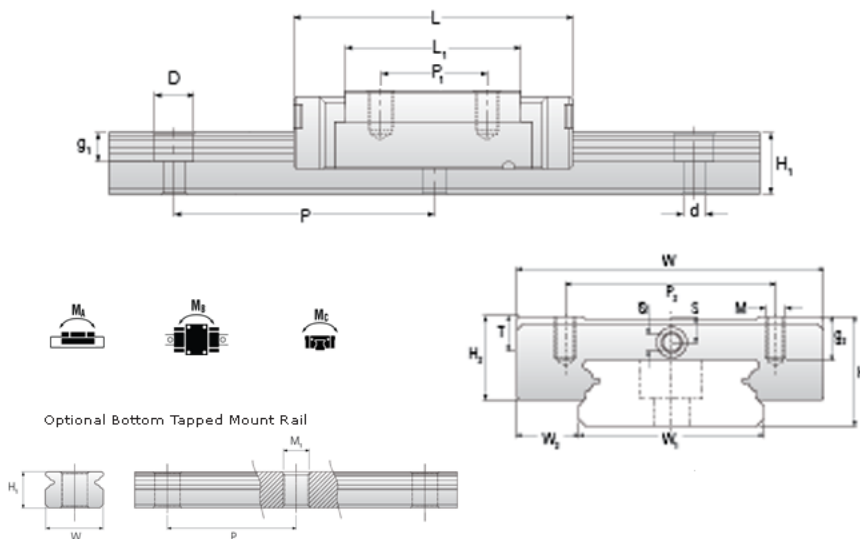

NMR 9WN SS Assembly

Call 800-321-7800 or visit us online at www.nookindustries.com to configure and order your NMR 9WN SS Assembly today!

Dimensions	
H [mm]	12
W2 [mm]	6
Wide Miniature Block Four Mounting Holes	
Details	
Size [mm]	9
Dimensions	
W [mm]	30
L [mm]	39.1
L1 [mm]	27.9
h2 [mm]	8.6
P1 [mm]	12
P2 [mm]	21
M x g2	M3 x 3
Ø [mm]	1.3
S [mm]	2.6
T [mm]	4
Forces and Torques	
Basic Load Ratings C [N]	2030
Basic Load Ratings C0 [N]	3605
Static Moment Ratings-Ma [N-m]	13.7
Static Moment Ratings-Mb [N-m]	13.7
Static Moment Ratings-Mc [N-m]	33.2
Weight	
Weight-Block [g]	37
Wide Miniature Rail Top Mount Single Row	
Details	
Size [mm]	9
Dimensions	
H [mm]	12
W1 [mm]	18
H1 [mm]	7.3
P [mm]	30
D [mm]	6
d1 [mm]	3.5
g1 [mm]	3.5
Weight	
Weights-Rail [g/m]	940.0
Wide Miniature Rail Bottom Tapped Mount Single Row	
Details	
Size [mm]	9
Dimensions	
H1 [mm]	8.5
W1 [mm]	24
P [mm]	40
M1	M5 x 0.8
Weight	