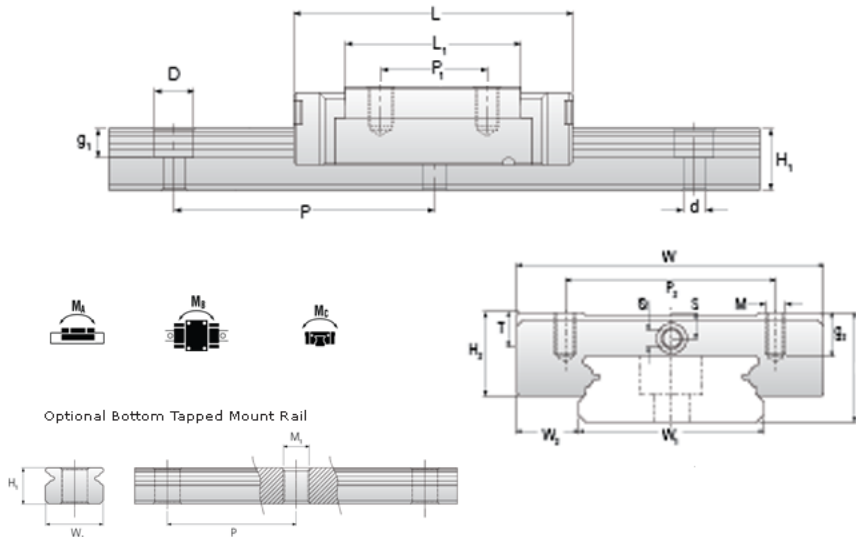

## NMR 9WN SS Assembly

Call 800-321-7800 or visit us online at [www.nookindustries.com](http://www.nookindustries.com) to configure and order your NMR 9WN SS Assembly today!

<b>Dimensions</b>	
H [mm]	12
W2 [mm]	6
<b>Wide Miniature Block Four Mounting Holes</b>	
<b>Details</b>	
Size [mm]	9
<b>Dimensions</b>	
W [mm]	30
L [mm]	39.1
L1 [mm]	27.9
h2 [mm]	8.6
P1 [mm]	12
P2 [mm]	21
M x g2	M3 x 3
Ø [mm]	1.3
S [mm]	2.6
T [mm]	4
<b>Forces and Torques</b>	
Basic Load Ratings C [N]	2030
Basic Load Ratings C0 [N]	3605
Static Moment Ratings-Ma [N-m]	13.7
Static Moment Ratings-Mb [N-m]	13.7
Static Moment Ratings-Mc [N-m]	33.2
<b>Weight</b>	
Weight-Block [g]	37
<b>Wide Miniature Rail Top Mount Single Row</b>	
<b>Details</b>	
Size [mm]	9
<b>Dimensions</b>	
H [mm]	12
W1 [mm]	18
H1 [mm]	7.3
P [mm]	30
D [mm]	6
d1 [mm]	3.5
g1 [mm]	3.5
<b>Weight</b>	
Weights-Rail [g/m]	940.0
<b>Wide Miniature Rail Bottom Tapped Mount Single Row</b>	
<b>Details</b>	
Size [mm]	9
<b>Dimensions</b>	
H1 [mm]	8.5
W1 [mm]	24
P [mm]	40
M1	M5 x 0.8
<b>Weight</b>	