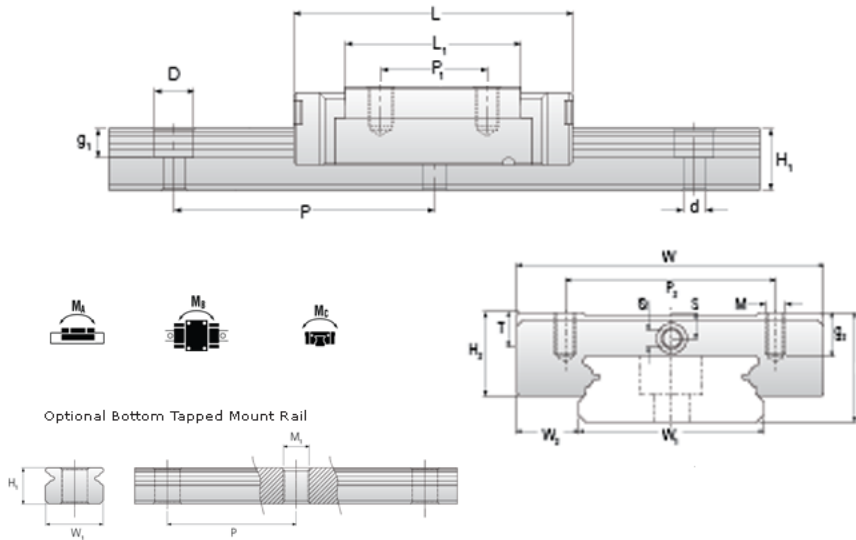

## NMR 9WN SS Assembly

Call 800-321-7800 or visit us online at [www.nookindustries.com](http://www.nookindustries.com) to configure and order your NMR 9WN SS Assembly today!

<b>Dimensions</b>	
H [mm]	12
W2 [mm]	6
<b>Wide Miniature Block Four Mounting Holes</b>	
<b>Details</b>	
Size [mm]	9
<b>Dimensions</b>	
W [mm]	30
L [mm]	39.1
L1 [mm]	27.9
h2 [mm]	8.6
P1 [mm]	12
P2 [mm]	21
M x g2	M3 x 3
Ø [mm]	1.3
S [mm]	2.6
T [mm]	4
<b>Forces and Torques</b>	
Basic Load Ratings C [N]	2030
Basic Load Ratings C0 [N]	3605
Static Moment Ratings-Ma [N-m]	13.7
Static Moment Ratings-Mb [N-m]	13.7
Static Moment Ratings-Mc [N-m]	33.2
<b>Weight</b>	
Weight-Block [g]	37
<b>Wide Miniature Rail Top Mount Single Row</b>	
<b>Details</b>	
Size [mm]	9
<b>Dimensions</b>	
H [mm]	12
W1 [mm]	18
H1 [mm]	7.3
P [mm]	30
D [mm]	6
d1 [mm]	3.5
g1 [mm]	3.5
<b>Weight</b>	
Weights-Rail [g/m]	940.0
<b>Wide Miniature Rail Bottom Tapped Mount Single Row</b>	
<b>Details</b>	
Size [mm]	9
<b>Dimensions</b>	
H1 [mm]	8.5
W1 [mm]	24
P [mm]	40
M1	M5 x 0.8
<b>Weight</b>	