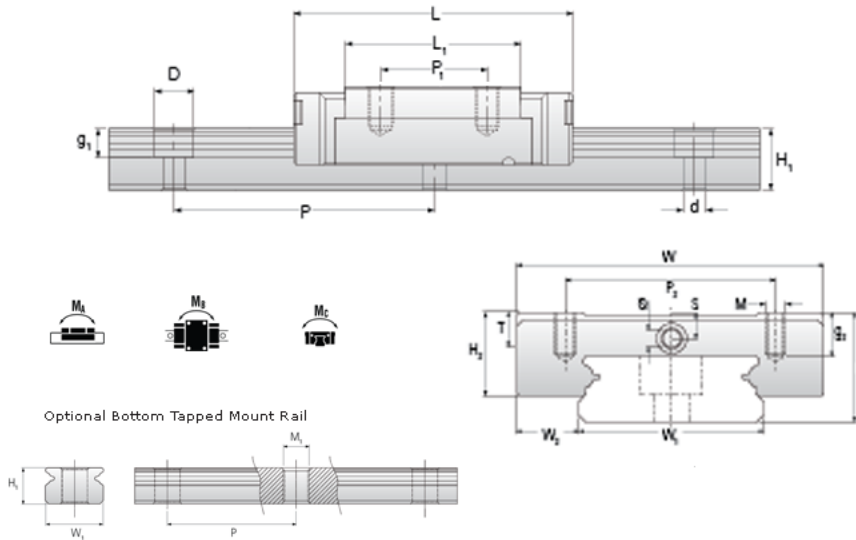

## NMR 7WL SS Assembly

Call 800-321-7800 or visit us online at [www.nookindustries.com](http://www.nookindustries.com) to configure and order your NMR 7WL SS Assembly today!

<b>Dimensions</b>	
H [mm]	9
W2 [mm]	5.5
<b>Wide Miniature Block Four Mounting Holes</b>	
<b>Details</b>	
Size [mm]	7
<b>Dimensions</b>	
W [mm]	25
L [mm]	40.5
L1 [mm]	30.1
h2 [mm]	7
P1 [mm]	19
P2 [mm]	19
M x g2	M3 x 3
Ø [mm]	1.1
S [mm]	1.9
T [mm]	3.2
<b>Forces and Torques</b>	
Basic Load Ratings C [N]	1570
Basic Load Ratings C0 [N]	3140
Static Moment Ratings-Ma [N-m]	14.9
Static Moment Ratings-Mb [N-m]	14.9
Static Moment Ratings-Mc [N-m]	22.7
<b>Weight</b>	
Weight-Block [g]	27
<b>Wide Miniature Rail Top Mount Single Row</b>	
<b>Details</b>	
Size [mm]	7
<b>Dimensions</b>	
H [mm]	9
W1 [mm]	14
H1 [mm]	5.2
P [mm]	30
D [mm]	5
d1 [mm]	3.5
g1 [mm]	3.5
<b>Weight</b>	
Weights-Rail [g/m]	516.0
<b>Wide Miniature Rail Bottom Tapped Mount Single Row</b>	
<b>Details</b>	
Size [mm]	7
<b>Dimensions</b>	
H1 [mm]	7.5
W1 [mm]	18
P [mm]	30
M1	M4 x 0.7
<b>Weight</b>	