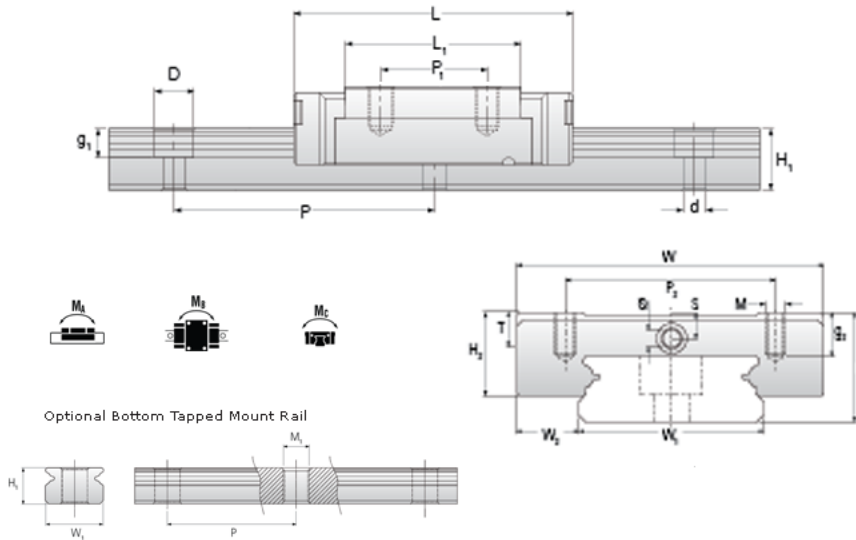

NMR 7WL SS Assembly

Call 800-321-7800 or visit us online at www.nookindustries.com to configure and order your NMR 7WL SS Assembly today!

Dimensions	
H [mm]	9
W2 [mm]	5.5
Wide Miniature Block Four Mounting Holes	
Details	
Size [mm]	7
Dimensions	
W [mm]	25
L [mm]	40.5
L1 [mm]	30.1
h2 [mm]	7
P1 [mm]	19
P2 [mm]	19
M x g2	M3 x 3
Ø [mm]	1.1
S [mm]	1.9
T [mm]	3.2
Forces and Torques	
Basic Load Ratings C [N]	1570
Basic Load Ratings C0 [N]	3140
Static Moment Ratings-Ma [N-m]	14.9
Static Moment Ratings-Mb [N-m]	14.9
Static Moment Ratings-Mc [N-m]	22.7
Weight	
Weight-Block [g]	27
Wide Miniature Rail Top Mount Single Row	
Details	
Size [mm]	7
Dimensions	
H [mm]	9
W1 [mm]	14
H1 [mm]	5.2
P [mm]	30
D [mm]	5
d1 [mm]	3.5
g1 [mm]	3.5
Weight	
Weights-Rail [g/m]	516.0
Wide Miniature Rail Bottom Tapped Mount Single Row	
Details	
Size [mm]	7
Dimensions	
H1 [mm]	7.5
W1 [mm]	18
P [mm]	30
M1	M4 x 0.7
Weight	