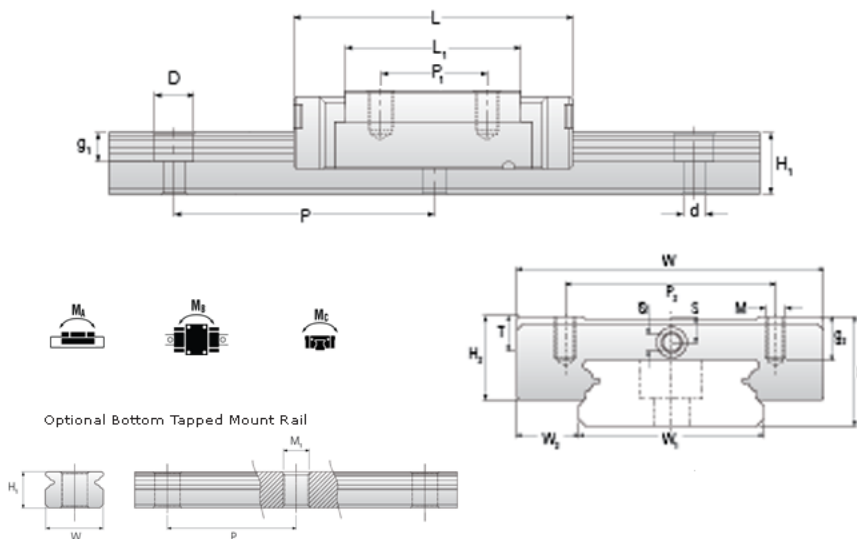

## NMR 7WL SS Assembly

Call 800-321-7800 or visit us online at [www.nookindustries.com](http://www.nookindustries.com) to configure and order your NMR 7WL SS Assembly today!

<b>Dimensions</b>	
H [mm]	9
W2 [mm]	5.5
<b>Wide Miniature Block Four Mounting Holes</b>	
<b>Details</b>	
Size [mm]	7
<b>Dimensions</b>	
W [mm]	25
L [mm]	40.5
L1 [mm]	30.1
h2 [mm]	7
P1 [mm]	19
P2 [mm]	19
M x g2	M3 x 3
Ø [mm]	1.1
S [mm]	1.9
T [mm]	3.2
<b>Forces and Torques</b>	
Basic Load Ratings C [N]	1570
Basic Load Ratings C0 [N]	3140
Static Moment Ratings-Ma [N-m]	14.9
Static Moment Ratings-Mb [N-m]	14.9
Static Moment Ratings-Mc [N-m]	22.7
<b>Weight</b>	
Weight-Block [g]	27
<b>Wide Miniature Rail Top Mount Single Row</b>	
<b>Details</b>	
Size [mm]	7
<b>Dimensions</b>	
H [mm]	9
W1 [mm]	14
H1 [mm]	5.2
P [mm]	30
D [mm]	5
d1 [mm]	3.5
g1 [mm]	3.5
<b>Weight</b>	
Weights-Rail [g/m]	516.0
<b>Wide Miniature Rail Bottom Tapped Mount Single Row</b>	
<b>Details</b>	
Size [mm]	7
<b>Dimensions</b>	
H1 [mm]	7.5
W1 [mm]	18
P [mm]	30
M1	M4 x 0.7
<b>Weight</b>	