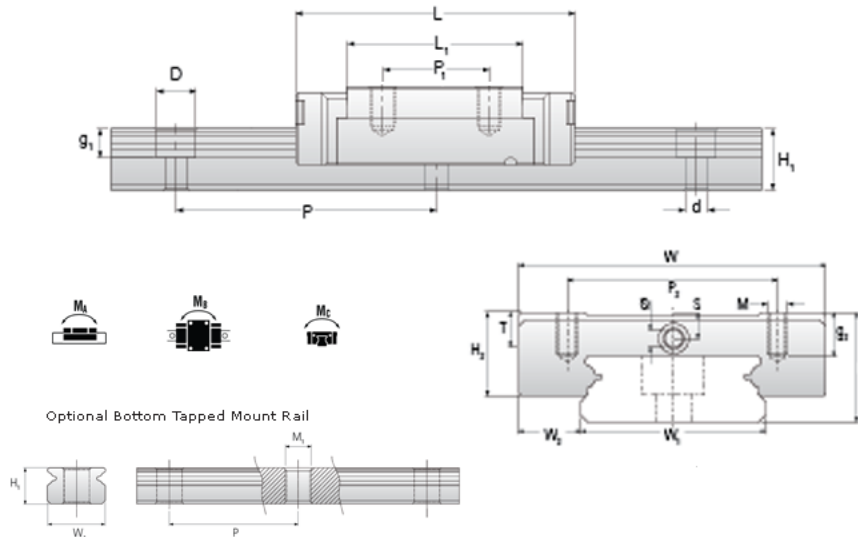

NMR 7WL SS Assembly

Call 800-321-7800 or visit us online at www.nookindustries.com to configure and order your NMR 7WL SS Assembly today!

Dimensions

H [mm]	9
W2 [mm]	5.5

Wide Miniature Block Four Mounting Holes

Details

Size [mm]	7
-----------	---

Dimensions

W [mm]	25
L [mm]	40.5
L1 [mm]	30.1
h2 [mm]	7
P1 [mm]	19
P2 [mm]	19
M x g2	M3 x 3
Ø [mm]	1.1
S [mm]	1.9
T [mm]	3.2

Forces and Torques

Basic Load Ratings C [N]	1570
Basic Load Ratings C0 [N]	3140
Static Moment Ratings-Ma [N-m]	14.9
Static Moment Ratings-Mb [N-m]	14.9
Static Moment Ratings-Mc [N-m]	22.7

Weight

Weight-Block [g]	27
------------------	----

Wide Miniature Rail Top Mount Single Row

Details

Size [mm]	7
-----------	---

Dimensions

H [mm]	9
W1 [mm]	14
H1 [mm]	5.2
P [mm]	30
D [mm]	5
d1 [mm]	3.5
g1 [mm]	3.5

Weight

Weights-Rail [g/m]	516.0
--------------------	-------

Wide Miniature Rail Bottom Tapped Mount Single Row

Details

Size [mm]	7
-----------	---

Dimensions

H1 [mm]	7.5
W1 [mm]	18
P [mm]	30
M1	M4 x 0.7

Weight