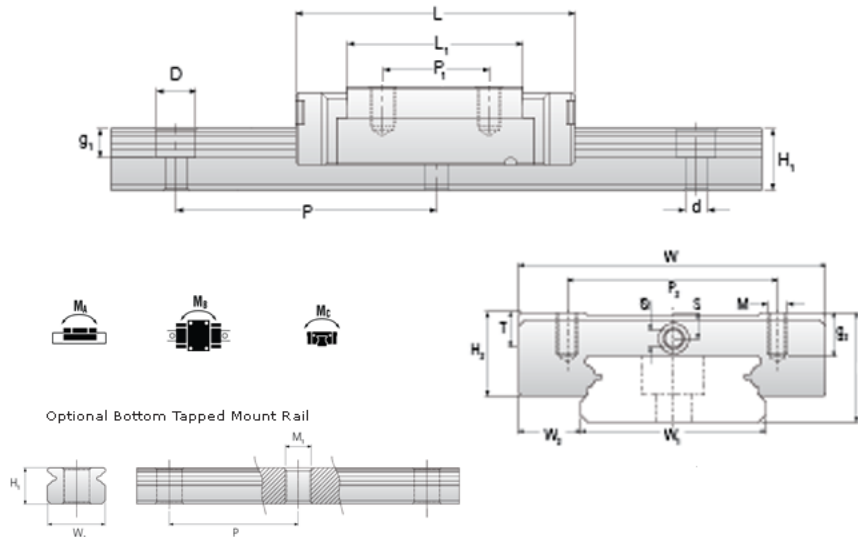

## NMR 7WL SS Assembly

Call 800-321-7800 or visit us online at [www.nookindustries.com](http://www.nookindustries.com) to configure and order your NMR 7WL SS Assembly today!

<b>Dimensions</b>	
H [mm]	9
W2 [mm]	5.5
<b>Wide Miniature Block Four Mounting Holes</b>	
<b>Details</b>	
Size [mm]	7
<b>Dimensions</b>	
W [mm]	25
L [mm]	40.5
L1 [mm]	30.1
h2 [mm]	7
P1 [mm]	19
P2 [mm]	19
M x g2	M3 x 3
Ø [mm]	1.1
S [mm]	1.9
T [mm]	3.2
<b>Forces and Torques</b>	
Basic Load Ratings C [N]	1570
Basic Load Ratings C0 [N]	3140
Static Moment Ratings-Ma [N-m]	14.9
Static Moment Ratings-Mb [N-m]	14.9
Static Moment Ratings-Mc [N-m]	22.7
<b>Weight</b>	
Weight-Block [g]	27
<b>Wide Miniature Rail Top Mount Single Row</b>	
<b>Details</b>	
Size [mm]	7
<b>Dimensions</b>	
H [mm]	9
W1 [mm]	14
H1 [mm]	5.2
P [mm]	30
D [mm]	5
d1 [mm]	3.5
g1 [mm]	3.5
<b>Weight</b>	
Weights-Rail [g/m]	516.0
<b>Wide Miniature Rail Bottom Tapped Mount Single Row</b>	
<b>Details</b>	
Size [mm]	7
<b>Dimensions</b>	
H1 [mm]	7.5
W1 [mm]	18
P [mm]	30
M1	M4 x 0.7
<b>Weight</b>	